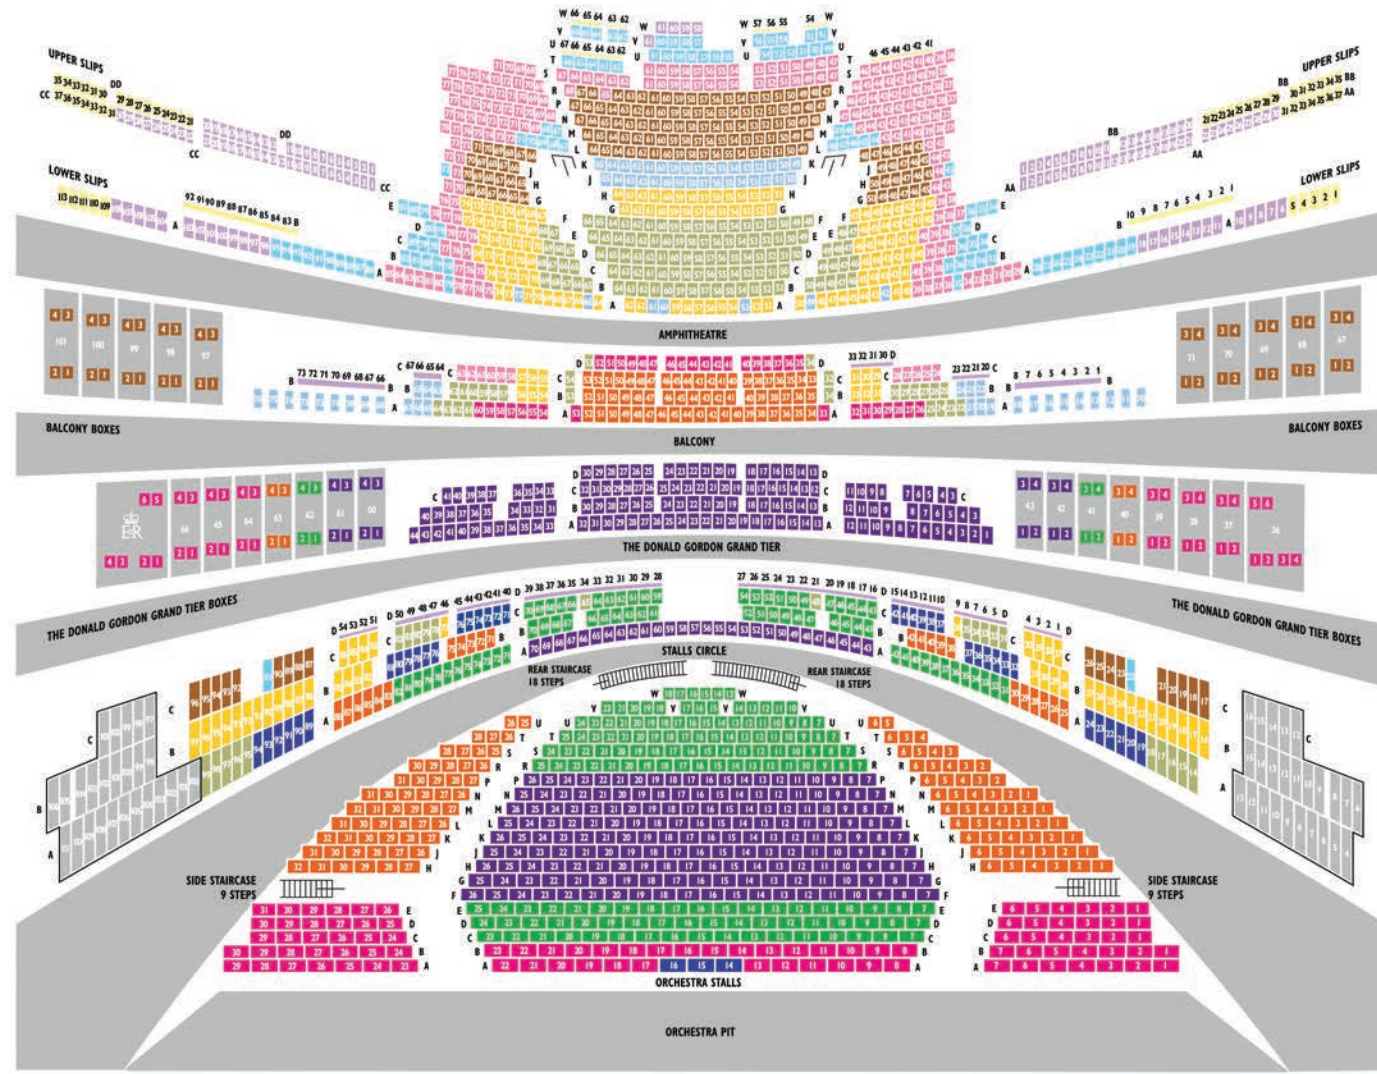

SEATING PLAN AND TICKET PRICES

To see actual seat views, visit www.roh.org.uk, choose your production and performance date, and then click on the 'photo previews' tabs for your chosen seat area. Our theatre was built in 1858, so please be aware that there are sightline, surtitles and legroom restrictions. See page 51.

It has become necessary to take off sale both sides of the Stalls Circle closest to the stage to protect the wellbeing of members of the Orchestra. Occasionally, some of these seats may become available for sale at a later stage once rehearsals have started, which will allow us to assess the noise levels. If seats are released, Friends of Covent Garden who have identified an interest in these seats will be notified before they are released for general sale.