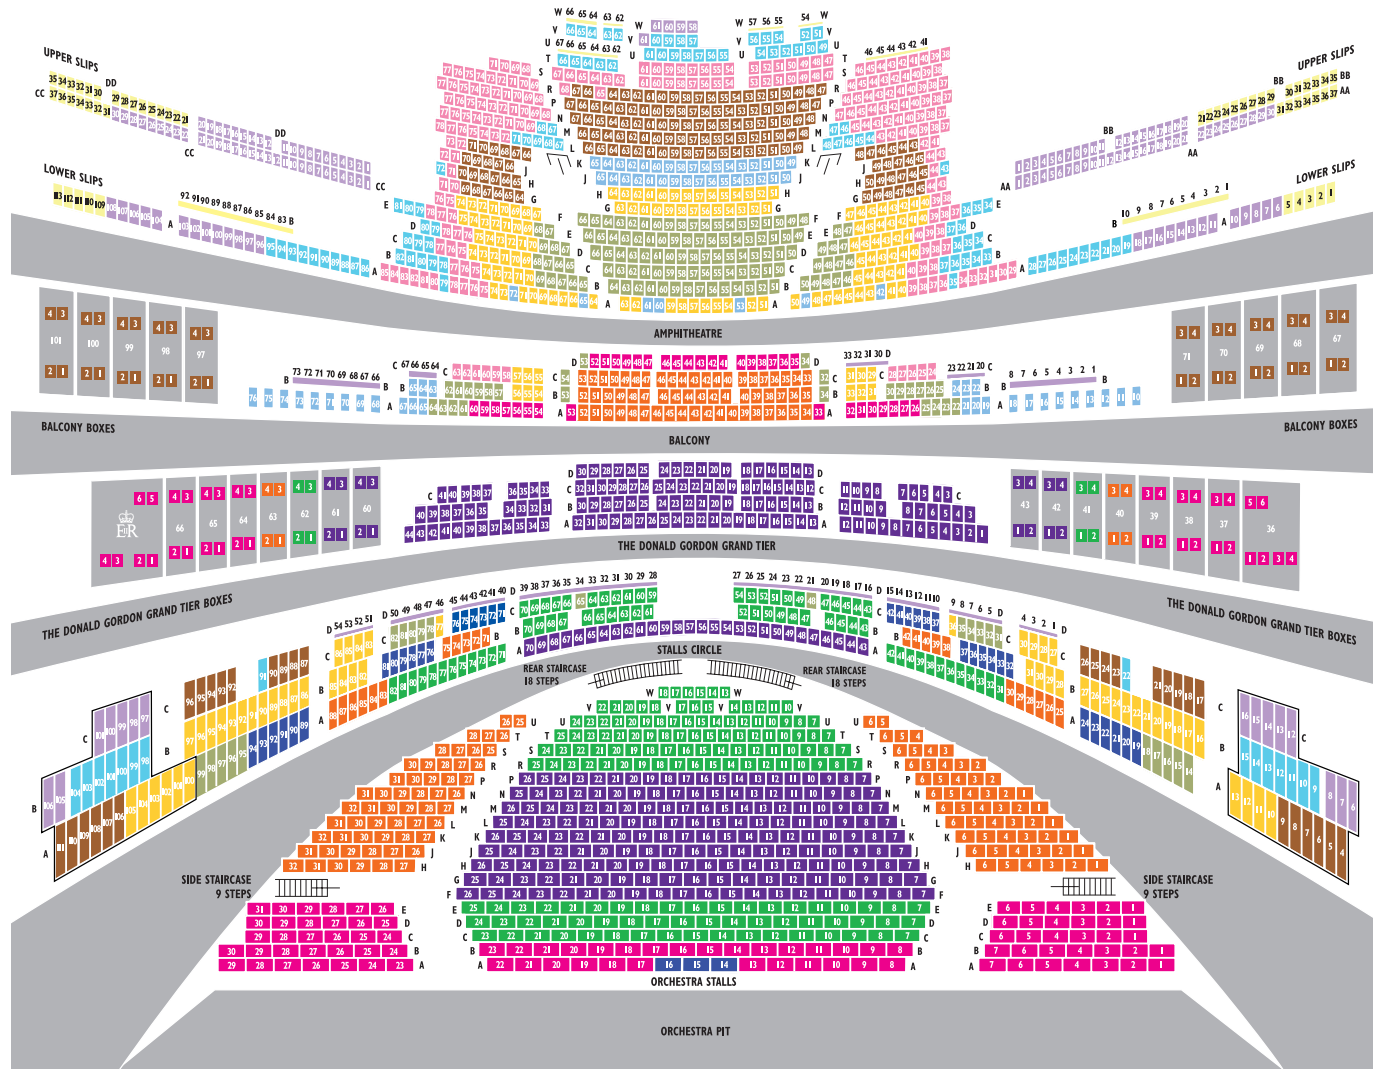

# SEATING PLAN AND TICKET PRICES

■ OPERA ■ BALLET

	TRISTAN UND ISOLDE*	UN BALLO IN MASCHERA DIE ZAUBERFLÖTE	ANDREA CHENIER	DER FLIEGENDE HOLLÄNDER	ONEGIN (mats)	SWAN LAKE (mats) ONEGIN (eves)	SWAN LAKE (eves)	DON QUIXOTE (eves) ALICE'S ADVENTURES...	DON QUIXOTE (eves) ALICE'S ADVENTURES... (mats)	DON QUIXOTE (mats) ALICE'S ADVENTURES... (mats)
ORCHESTRA STALLS F-P Centre STALLS CIRCLE A Centre THE DONALD GORDON GRAND TIER A-D Centre BOXES (ONLY SOLD AS 4 SEATS) Grand Tier (price per seat)	£200	£182	£250	£190	£77	£97	£125	£115	£92	
ORCHESTRA STALLS C-E Centre, R-W Centre STALLS CIRCLE B-C Centre, A Centre Sides BOXES (ONLY SOLD AS 4 SEATS) Grand Tier (price per seat)	£193	£174	£243	£184	£73	£91	£115	£110	£89	
ORCHESTRA STALLS H-U Sides STALLS CIRCLE A Sides, B Centre Sides BOXES (ONLY SOLD AS 4 SEATS) Grand Tier (price per seat) BALCONY A-C Centre	£186	£170	£232	£177	£71	£88	£105	£100	£82	
ORCHESTRA STALLS A-B Centre, A-E Sides BALCONY D Centre, A Sides BOXES (ONLY SOLD AS 4 SEATS) Grand Tier (price per seat)	£172	£156	£208	£163	£67	£83	£97	£95	£77	
ORCHESTRA STALLS A Centre** STALLS CIRCLE A Sides, B Sides, C Centre Sides	£163	£147	£197	£154	£59	£72	£86	£85	£68	
STALLS CIRCLE A Sides, C Sides BALCONY A Sides**, B Sides** AMPHITHEATRE B-F Centre, B-E Sides	£89	£81	£110	£84	£47	£58	£68	£67	£54	
STALLS CIRCLE A Sides, B Sides§, C Sides** BALCONY B-C Sides** AMPHITHEATRE A Centre, G-H Centre, A-F Sides	£64	£60	£82	£60	£42	£51	£57	£55	£45	
BALCONY A-B Sides** AMPHITHEATRE J-K Centre	£60	£54	£76	£56	£30	£40	£50	£50	£40	
BOXES (ONLY SOLD AS 4 SEATS) Balcony** (price per seat) STALLS CIRCLE A Stage**, C Sides† AMPHITHEATRE L-R Centre, G-K Sides	£50	£46	£64	£47	£26	£33	£35	£35	£28	
BALCONY C Sides**** AMPHITHEATRE S-T Centre†, A-B Sides**, C-S Sides	£40	£37	£52	£38	£18	£23	£25	£25	£21	
STALLS CIRCLE B Stage**§ AMPHITHEATRE T Centre**, U-V Centre†, B-E Sides**, L-M Sides** LOWER SLIPS Lower Slips**	£30	£28	£40	£30	£12	£14	£15	£15	£13	
STALLS CIRCLE B-C Stage**§ AMPHITHEATRE V-W Centre** LOWER AND UPPER SLIPS Lower Slips**, Upper Slips**§ STANDING Stalls Circle†, Balcony***	£14	£12	£18	£13	£8	£9	£10	£10	£8	
LOWER AND UPPER SLIPS Lower Slips**, Side Upper Slips**§ STANDING Lower Slips**, Amphitheatre	£9	£8	£12	£9	£4	£5	£6	£6	£5	