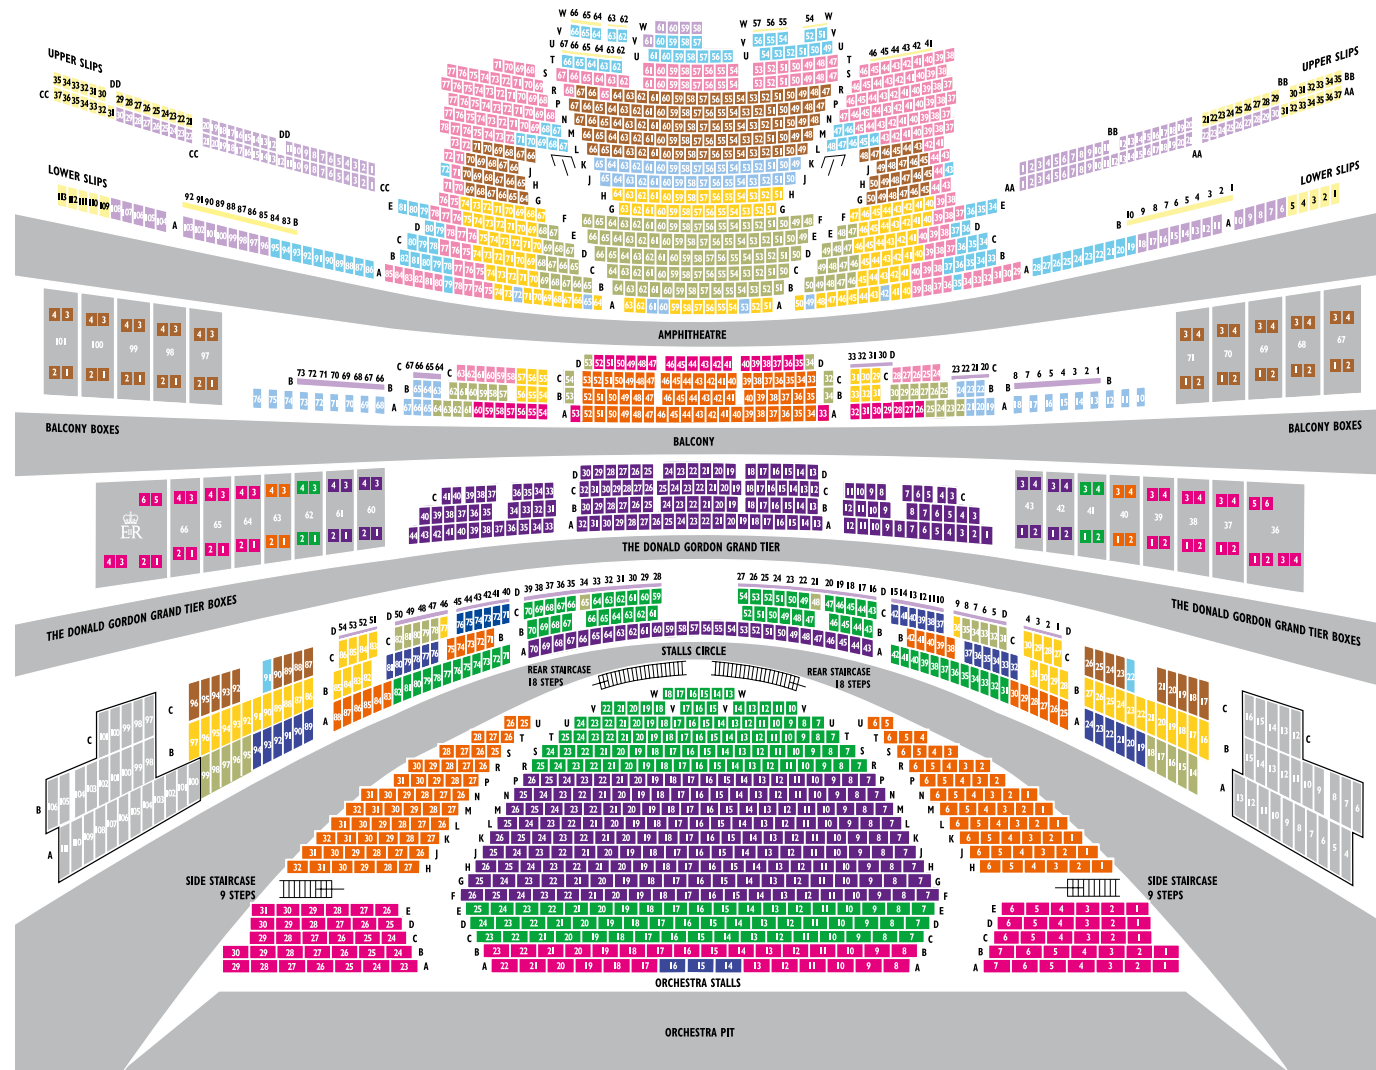

SEATING PLAN AND TICKET PRICES

To see actual seat views, visit www.roh.org.uk, choose your production and performance and then click on the 'photo previews' tabs for your chosen seat area. Our current theatre was built in 1858, so please be aware that there are sightline, surtitles and legroom restrictions. See opposite.

For acoustic reasons it has become necessary to remove the seats on both sides of the Stalls Circle closest to the stage (shown above in grey). Occasionally, some of these seats may be reinstated and made available for sale at a later stage once rehearsals have started, which will allow us to assess the noise levels. If seats are released, Friends of Covent Garden who have identified an interest in these seats will be notified before they are released for general sale.

■ OPERA AND MUSIC ■ BALLET

1. ARIADNE AUF NAXOS (mats)
   - CARMEN (mats)
   - LE NOZZE DI FIGARO (eves)
   - LE NOZZE DI FIGARO (mats)
   - CARMEN (eves)
   - MORGEN UND ABEND PAGLIACCI (eves)
   - CAVALLERIA RUSTICANA/ PAGLIACCI (mats)
   - ROMEO AND JULIET (eves)
   - ROMEO AND JULIET (mats)
   - THE NUTCRACKER (mats)
   - CONNECTOME/RAVEN GIRL MONOTONES/ AND II/ THE TWO PIGEONS (eves)
   - MONOTONES I AND II/ THE TWO PIGEONS (mats)
   - THE NUTCRACKER (eves)
   - ORPHEE ET EURYDICE (eves)
2. Please see note below