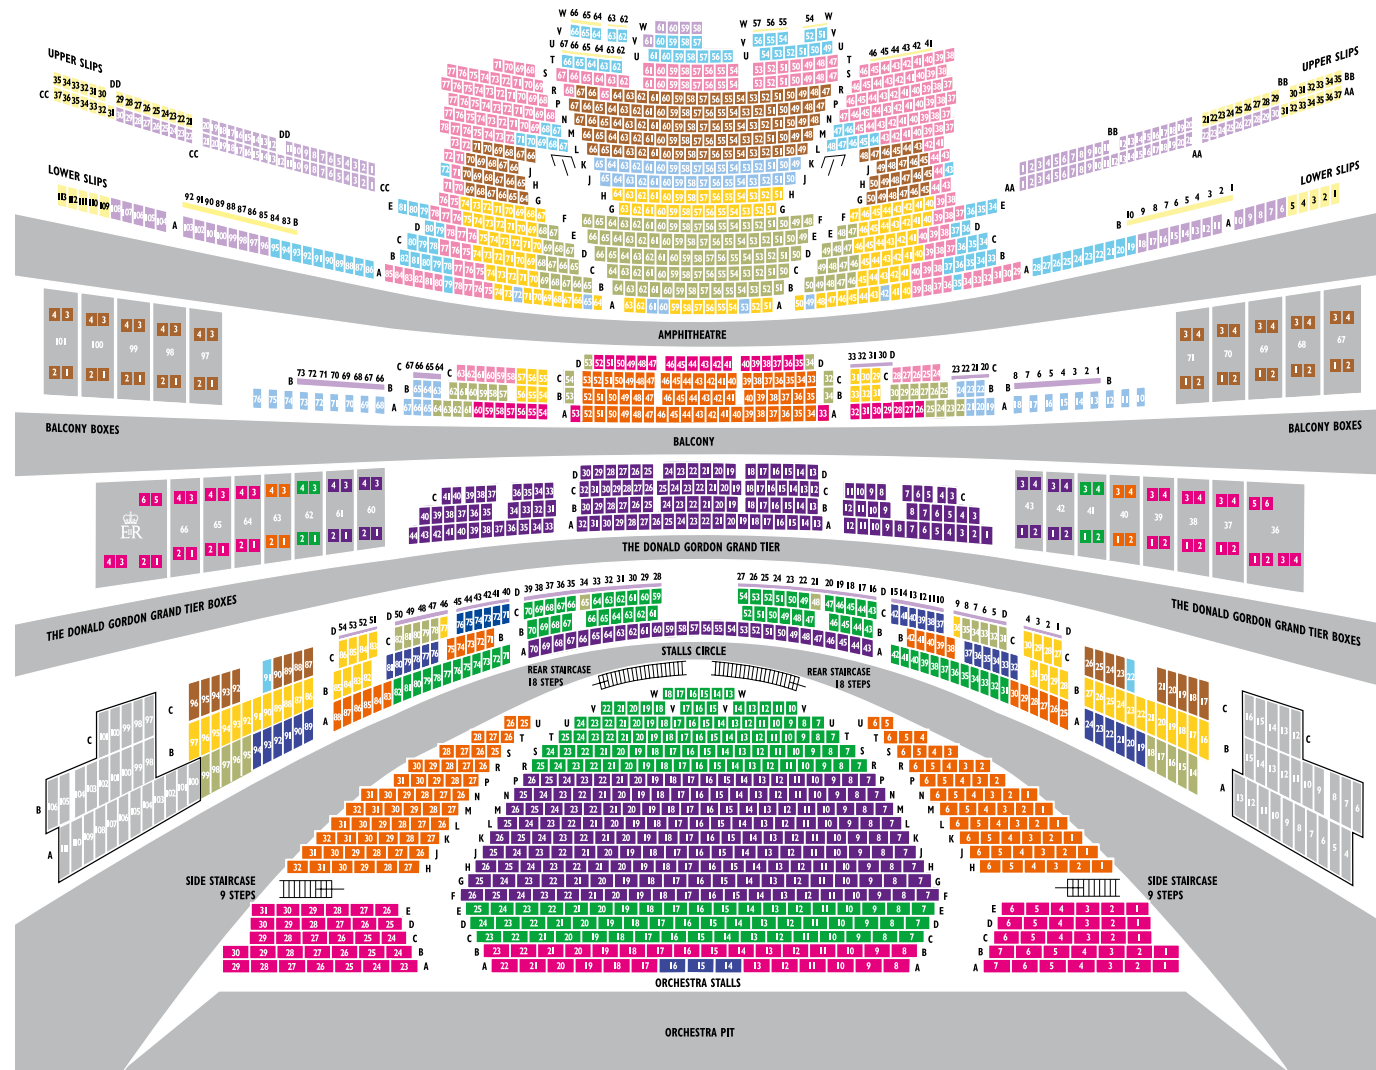

SEATING PLAN AND TICKET PRICES

■ OPERA AND MUSIC ■ BALLET

CAVALLERIA RUSTICANA/
PAGLIACCI (eves)
CAVALLERIA RUSTICANA/
PAGLIACCI (mats)
EUGENE ONEGIN
TOSCA
LA TRAVIATA (eves)
L'ÉTOILE
ANTONIO PAPPANO
ORCHESTRAL CONCERT
IL TRITTIKO
LA TRAVIATA (eves)
GISELE (eves)
THE NUTCRACKER (mats)
Rhapsody/
THE TWO PIGEONS (mats)
RHAPSODY/
THE TWO PIGEONS (eves)
GISELE (mats)
THE NUTCRACKER (mats)
AFTER THE RAIN/
NEW WHEELDON/
WITHIN THE GOLDEN HOUR

ORCHESTRA STALLS F-P Centre STALLS CIRCLE A Centre THE DONALD GORDON GRAND TIER A-D Centre BOXES* Grand Tier (price per seat)	£250	£185	£175	£215	£200	£110	£85	£165	£110	£100	£80	£117	£67
ORCHESTRA STALLS C-E Centre, R-W Centre STALLS CIRCLE B-C Centre, A Centre Sides BOXES* Grand Tier (price per seat)	£234	£174	£164	£202	£193	£103	£76	£155	£100	£92	£74	£112	£67
ORCHESTRA STALLS H-U Sides STALLS CIRCLE A Sides, B Centre Sides BOXES* Grand Tier (price per seat) BALCONY A-C Centre	£224	£166	£157	£193	£186	£99	£72	£148	£93	£89	£72	£104	£67
ORCHESTRA STALLS A-B Centre, A-E Sides BALCONY D Centre, A Sides BOXES* Grand Tier (price per seat)	£200	£148	£140	£172	£172	£88	£65	£132	£86	£84	£68	£99	£58
ORCHESTRA STALLS A Centre** STALLS CIRCLE A Sides, B Sides, C Centre Sides	£190	£141	£133	£164	£163	£84	£61	£126	£75	£74	£59	£87	£52
STALLS CIRCLE A Sides, C Sides BALCONY A Sides**, B Sides**	£107	£79	£75	£92	£89	£47	£35	£75	£60	£59	£48	£69	£40
STALLS CIRCLE A Sides, B Sides§, C Sides** AMPHITHEATRE A Centre, G-H Centre, A-F Sides	£79	£58	£56	£68	£64	£35	£26	£52	£49	£52	£42	£57	£37
BALCONY A-B Sides** AMPHITHEATRE J-K Centre	£74	£55	£52	£64	£60	£33	£24	£49	£43	£35	£29	£50	£27
BOXES* Balcony** (price per seat) STALLS CIRCLE A Stage**, C Sides§† AMPHITHEATRE L-R Centre, G-K Sides	£63	£47	£45	£54	£50	£28	£21	£42	£30	£33	£27	£35	£21
BALCONY C Sides*** AMPHITHEATRE S-T Centre†, A-B Sides**, C-S Sides	£50	£37	£35	£43	£40	£22	£17	£33	£22	£23	£19	£25	£14
STALLS CIRCLE B Stage**§ AMPHITHEATRE T Centre**, U-V Centre†, B-E Sides**, L-M Sides** LOWER SLIPS Lower Slips**	£39	£29	£28	£34	£30	£18	£13	£26	£14	£16	£13	£16	£6
STALLS CIRCLE B-C Stage**§ AMPHITHEATRE V-W Centre** LOWER AND UPPER SLIPS Lower Slips**, Upper Slips**§ STANDING Stalls Circle†, Balcony**†	£18	£14	£13	£16	£14	£9	£6	£12	£10	£10	£8	£11	£6
LOWER AND UPPER SLIPS Lower Slips**, SIDE UPPER SLIPS**§ STANDING Lower Slips**, Amphitheatre	£13	£10	£10	£11	£9	£6	£5	£9	£5	£5	£4	£6	£4

To see actual seat views, visit www.roh.org.uk, choose your production and performance and then click on the 'photo previews' tabs for your chosen seat area. Our current theatre was built in 1858, so please be aware that there are sightline, surtitles and legroom restrictions. See opposite.