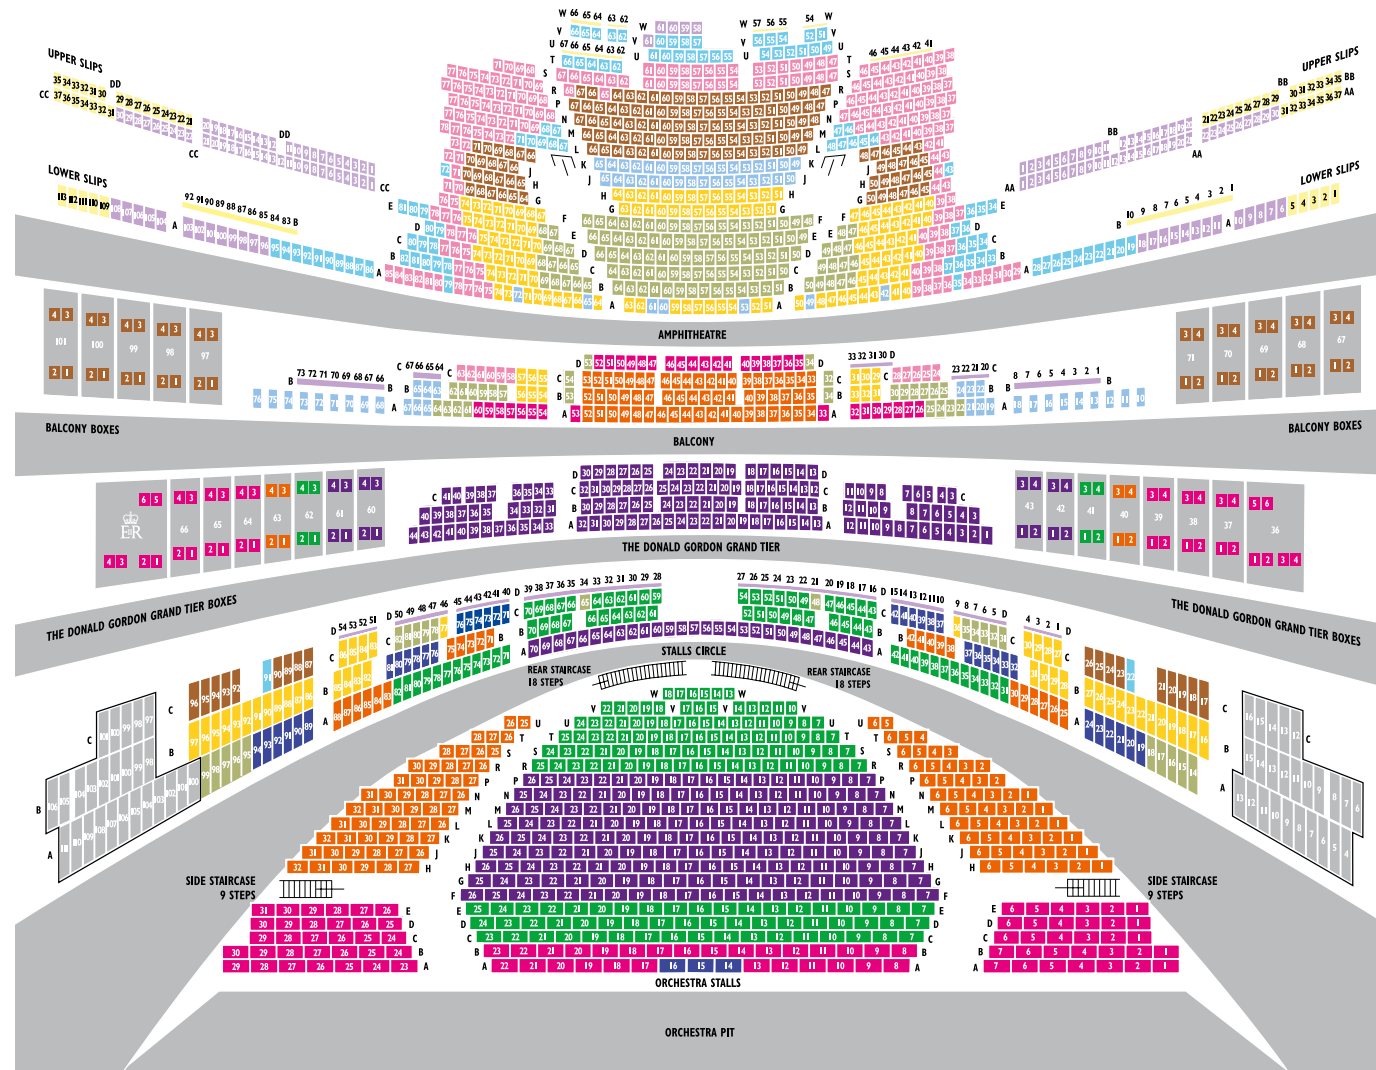

SEATING PLAN AND TICKET PRICES

- NORMA (eves)
- NORMA (mat)
- IL BARBIERE DI SIVIGLIA (eves)
- IL BARBIERE DI SIVIGLIA (mats)
- COSÌ FAN TUTTE
- THE NOSE
- LES CONTES D'HOFFMANN
- MANON LESCAUT
- LA FILLE MAL GARDEE (eves)
- LA FILLE MAL GARDEE (mats)
- ANASTASIA (eves)
- ANASTASIA (mats)
- CHROMA MIXED PROGRAMME
- THE NUTCRACKER (eves)
- THE NUTCRACKER (mats)

■ OPERA AND MUSIC ■ BALLET

ORCHESTRA STALLS F-P Centre STALLS CIRCLE A Centre THE DONALD GORDON GRAND TIER A-D Centre BOXES* Grand Tier (price per seat)	£225	£175	£140	£190	£100	£175	£100	£80	£68	£50	£120	£92
ORCHESTRA STALLS C-E Centre, R-W Centre STALLS CIRCLE B-C Centre, A Centre Sides BOXES* Grand Tier (price per seat)	£212	£165	£132	£183	£100	£165	£95	£76	£68	£50	£114	£83
ORCHESTRA STALLS H-U Sides STALLS CIRCLE A Sides, B Centre Sides BOXES* Grand Tier (price per seat) BALCONY A-C Centre	£202	£157	£126	£177	£100	£157	£93	£74	£68	£50	£106	£78
ORCHESTRA STALLS A-B Centre, A-E Sides BALCONY D Centre, A Sides BOXES* Grand Tier (price per seat)	£180	£140	£120	£163	£100	£140	£87	£70	£59	£45	£101	£72
ORCHESTRA STALLS A Centre** STALLS CIRCLE A Sides, B Sides, C Centre Sides	£172	£133	£106	£154	£75	£133	£76	£61	£53	£35	£88	£63
STALLS CIRCLE A Sides, C Sides BALCONY A Sides**, B Sides** AMPHITHEATRE B-F Centre, B-E Sides	£96	£75	£60	£84	£45	£75	£61	£49	£42	£25	£71	£50
STALLS CIRCLE A Sides, B Sides§, C Sides** BALCONY B-C Sides** AMPHITHEATRE A Centre, G-H Centre, A-F Sides	£71	£55	£44	£61	£30	£55	£53	£44	£38	£21	£57	£42
BALCONY A-B Sides** AMPHITHEATRE J-K Centre	£67	£52	£42	£56	£30	£52	£36	£30	£28	£18	£52	£36
BOXES* Balcony** (price per seat) STALLS CIRCLE A Stage**, C Sides§† AMPHITHEATRE L-R Centre, G-K Sides	£57	£44	£35	£48	£25	£44	£34	£27	£21	£15	£36	£25
BALCONY C Sides*** AMPHITHEATRE S-T Centre† A-B Sides**, C-S Sides	£45	£35	£28	£38	£20	£35	£24	£20	£14	£10	£26	£19
STALLS CIRCLE B Stage**§ AMPHITHEATRE T Centre**, U-V Centre† B-E Sides**, L-M Sides** LOWER SLIPS Lower Slips**	£36	£28	£22	£30	£16	£28	£16	£12	£6	£7.50	£16	£11
STALLS CIRCLE B-C Stage**§ AMPHITHEATRE V-W Centre** LOWER AND UPPER SLIPS Lower Slips**, Upper Slips**§ STANDING Stalls Circle†, Balcony***	£17	£13	£10	£13	£8	£13	£9	£8	£6	£5	£10	£8
LOWER AND UPPER SLIPS Lower Slips**§ SIDE UPPER SLIPS**§ STANDING Lower Slips**, Amphitheatre	£11	£9	£7	£9	£5	£9	£5	£4	£4	£3	£6	£5

To see actual seat views, visit www.roh.org.uk, choose your production, performance date and seating area, and then click on the available seats to see their views. Our current theatre was built in 1858, so please be aware that there are sightline, surtitles and legroom restrictions. See opposite.