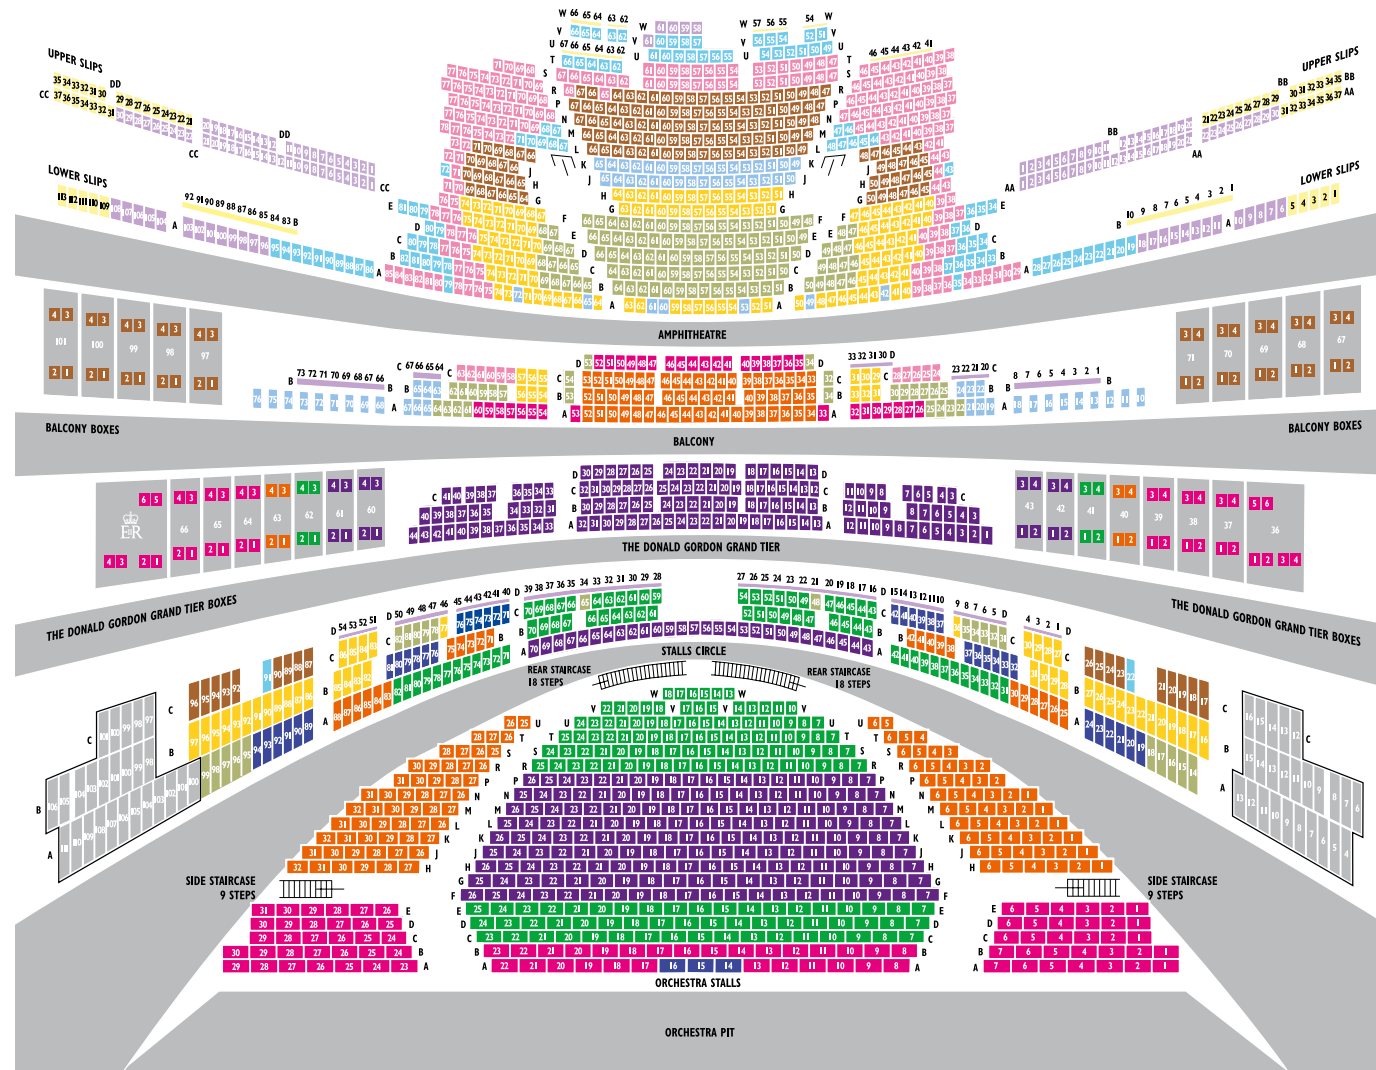

SEATING PLAN AND TICKET PRICES

To see actual seat views, visit roh.org.uk, choose your production, performance date and seating area, and then click on the available seats to see their views. Our current theatre was built in 1858, so please be aware that there are sightline, surtitles and legroom restrictions. See opposite.

For acoustic reasons it has become necessary to remove the seats on both sides of the Stalls Circle closest to the stage (shown above in grey). Occasionally, some of these seats may be reinstated and made available for sale at a later stage once rehearsals have started, once rehearsals have started and noise levels have been assessed. If seats are released, Friends of Covent Garden who have identified an interest in these seats will be notified before they are released for general sale.

OPERA AND MUSIC BALLET

DIE MEISTERSINGER VON NURNBERG
MADAMA BUTTERFLY (eves)
MADAMA BUTTERFLY (mats)
THE EXTERMINATING ANGEL
DON CARLO
L'ELISIR D'AMORE
THE SLEEPING BEAUTY (eves)
THE SLEEPING BEAUTY (mats)
JEWELS (eves)
JEWELS (mats)
MAYERLING (eves)
MAYERLING (mats)

ORCHESTRA STALLS F-P Centre STALLS CIRCLE A Centre THE DONALD GORDON GRAND TIER A-D Centre BOXES* Grand Tier (price per seat)	£270	£190	£100	£120	£245	£175	£130	£100	£100	£80	£100	£80
ORCHESTRA STALLS C-E Centre, R-W Centre STALLS CIRCLE B-C Centre, A Centre Sides BOXES* Grand Tier (price per seat)	£254	£183	£100	£120	£236	£165	£124	£95	£95	£76	£95	£76
ORCHESTRA STALLS H-U Sides STALLS CIRCLE A Sides, B Centre Sides BOXES* Grand Tier (price per seat) BALCONY A-C Centre	£242	£177	£100	£120	£228	£157	£115	£93	£93	£74	£93	£74
ORCHESTRA STALLS A-B Centre, A-E Sides BALCONY D Centre, A Sides BOXES* Grand Tier (price per seat)	£216	£163	£100	£120	£210	£140	£109	£87	£87	£70	£87	£70
ORCHESTRA STALLS A Centre** STALLS CIRCLE A Sides, B Sides, C Centre Sides	£206	£154	£75	£95	£199	£133	£95	£76	£76	£61	£76	£61
STALLS CIRCLE A Sides, C Sides BALCONY A Sides**, B Sides** AMPHITHEATRE B-F Centre, B-E Sides	£115	£84	£45	£50	£108	£75	£77	£61	£61	£49	£61	£49
STALLS CIRCLE A Sides, B Sides[§], C Sides** BALCONY B-C Sides** AMPHITHEATRE A Centre, G-H Centre, A-F Sides	£85	£61	£30	£38	£78	£55	£62	£53	£53	£44	£53	£44
BALCONY A-B Sides** AMPHITHEATRE J-K Centre	£80	£56	£30	£36	£72	£52	£56	£36	£36	£30	£36	£30
BOXES* Balcony** (price per seat) STALLS CIRCLE A Stage**, C Sides^{§†} AMPHITHEATRE L-R Centre, G-K Sides	£68	£48	£25	£30	£60	£44	£39	£34	£34	£27	£34	£27
BALCONY C Sides*** AMPHITHEATRE S-T Centre†, A-B Sides**, C-S Sides	£54	£38	£20	£24	£49	£35	£28	£24	£24	£20	£24	£20
STALLS CIRCLE B Stage**[§] AMPHITHEATRE T Centre**, U-V Centre†, B-E Sides**, L-M Sides** LOWER SLIPS Lower Slips**	£43	£30	£16	£19	£37	£28	£17	£16	£16	£12	£16	£12
STALLS CIRCLE B-C Stage**[§] AMPHITHEATRE V-W Centre** LOWER AND UPPER SLIPS Lower Slips**, Upper Slips**[§] STANDING Stalls Circle†, Balcony**††	£20	£13	£8	£9	£17	£13	£11	£9	£9	£8	£9	£8
LOWER AND UPPER SLIPS Lower Slips** SIDE UPPER SLIPS**[§] STANDING Lower Slips**, Amphitheatre	£13	£9	£5	£6	£11	£9	£7	£5	£5	£4	£5	£4