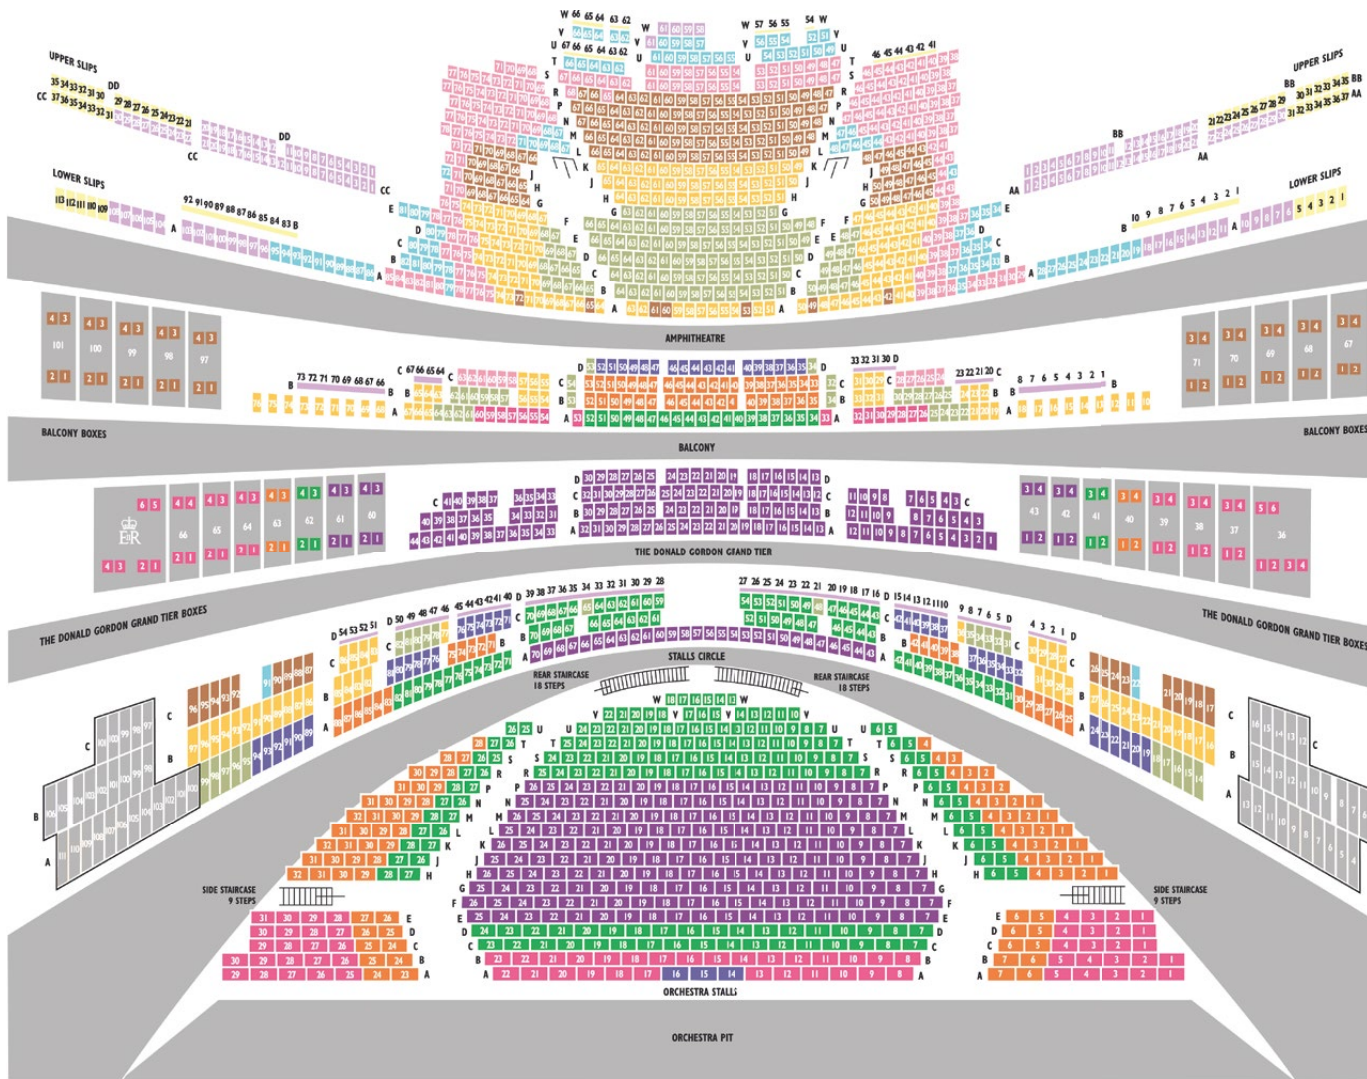

SEATING PLAN AND TICKET PRICES

To see actual seat views, visit roh.org.uk, choose your production, performance date and seating area, and then click on the available seats to see their views. Our current theatre was built in 1858, so please be aware that there are sightline, surtitles and legroom restrictions. See opposite.

For acoustic reasons it has become necessary to remove the seats on both sides of the Stalls Circle closest to the stage (shown above in grey). Occasionally, some of these seats may be reinstated and made available for sale at a later stage once rehearsals have started and noise levels have been assessed. If seats are released, Friends of Covent Garden who have identified an interest in these seats will be notified before they are released for general sale.

For ticket prices to performances in other venues please see the respective production pages.

*Boxes are only sold as four seats ** Restricted View § Bench Seats † Some are Friday Rush Tickets †† Wheelchair priority seats