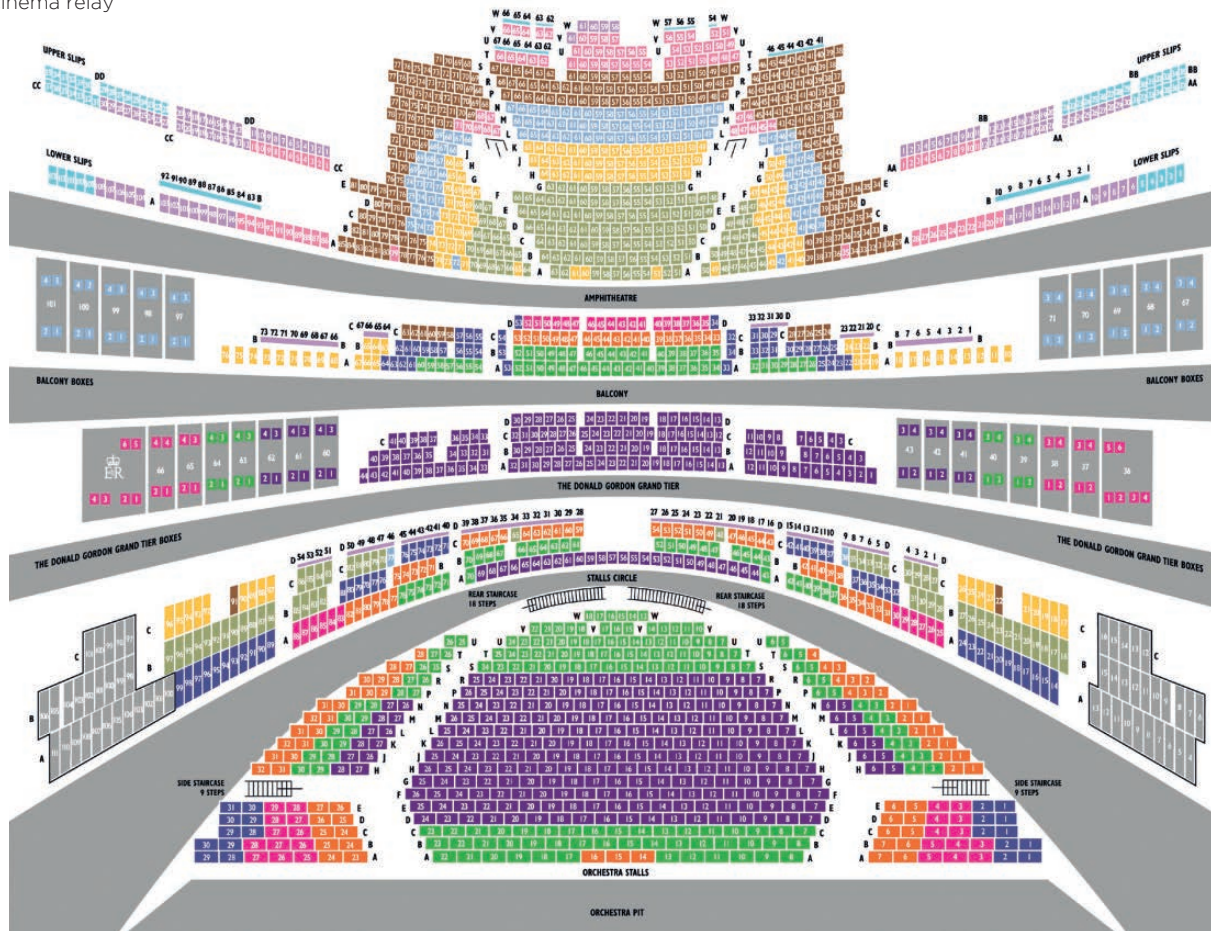

## PERFORMANCES

7 | 13 | 23 | 28 June at 6pm, 10 June at 3pm,  
17 June at 2.30pm, 1 July at 3pm

Seat prices

	£280
	£270
	£255
	£235
	£210
	£165
	£120
	£95
	£75
	£58
	£40
	£23
	£13

For acoustic reasons it has become necessary to remove the seats on both sides of the Stalls Circle closest to the stage (shown above in grey). Occasionally, a very limited number of these seats may be reinstated and made available for sale at a later date once rehearsals have started, which will allow us to assess the noise levels. If seats are released, Friends of Covent Garden who have identified an interest in these seats will be notified before they are released for general sale.

# SWAN LAKE TICKET INFORMATION

The ticket prices for Evening performances are from £7 to £133

The ticket prices for Matinee performances are from £9 to £105

Seat prices	Evening	Matinee
£133	£105	
£126	£100	
£117	£98	
£111	£92	
£97	£80	
£79	£64	
£63	£38	
£40	£36	
£29	£25	
£17	£16	
£11	£9	
£7	£5	
-	-	

For acoustic reasons it has become necessary to remove the seats on both sides of the Stalls Circle closest to the stage (shown above in grey). Occasionally, a very limited number of these seats may be reinstated and made available for sale at a later date once rehearsals have started, which will allow us to assess the noise levels. If seats are released, Friends of Covent Garden who have identified an interest in these seats will be notified before they are released for general sale.