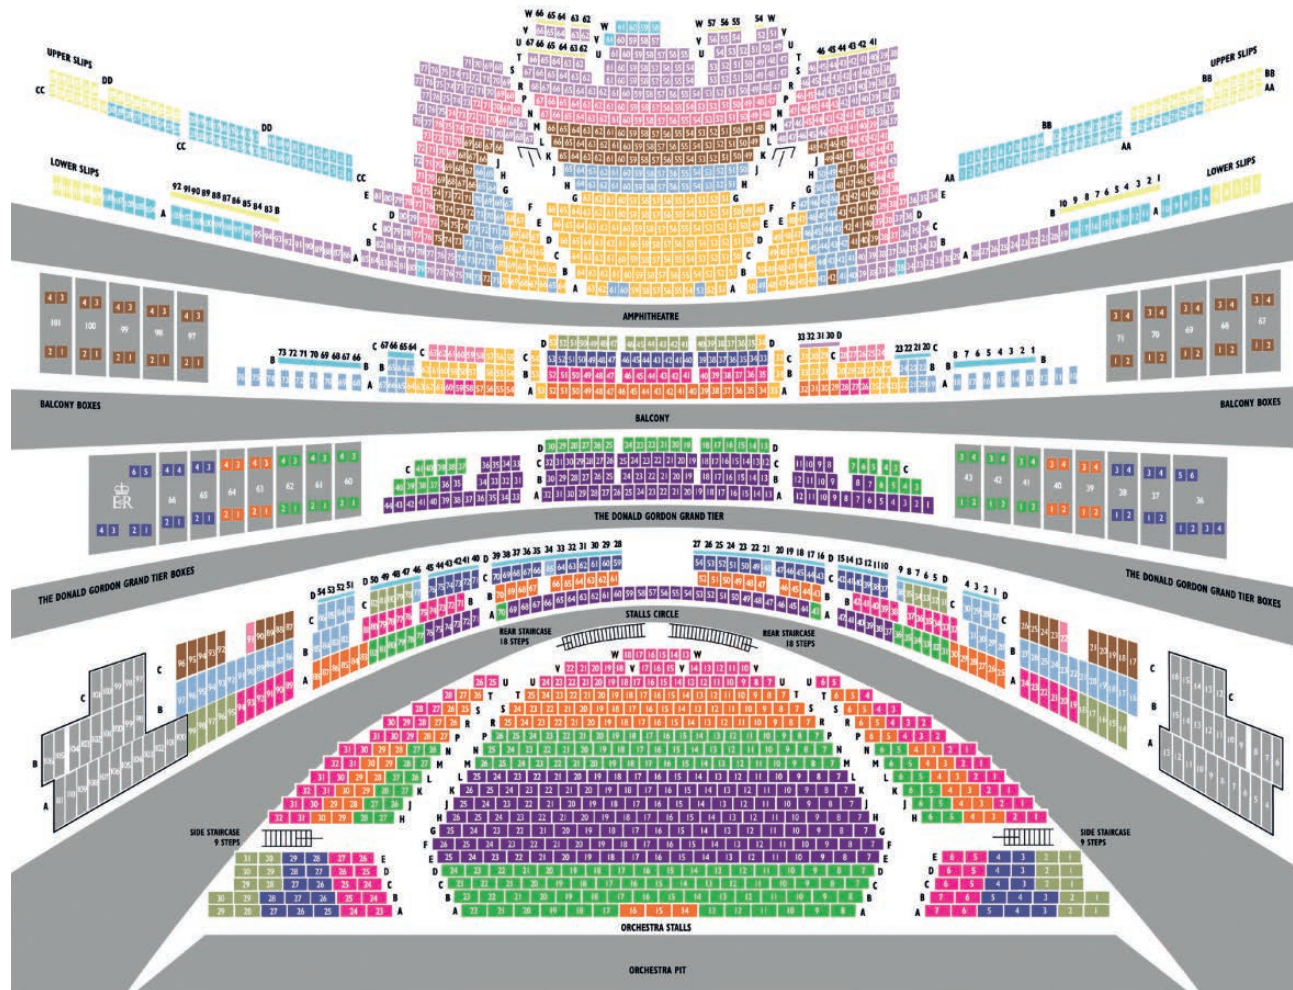

LOHENGRIN TICKET INFORMATION

The ticket prices for Lohengrin are from £13 to £280

PERFORMANCES

7 | 13 | 23 | 28 June at 6pm, 10 June at 3pm,
17 June at 2.30pm, 1 July at 3pm

Seat prices

	£280
	£270
	£255
	£235
	£210
	£165
	£120
	£95
	£75
	£58
	£40
	£23
	£13

For acoustic reasons it has become necessary to remove the seats on both sides of the Stalls Circle closest to the stage (shown above in grey). Occasionally, a very limited number of these seats may be reinstated and made available for sale at a later date once rehearsals have started, which will allow us to assess the noise levels. If seats are released, Friends of Covent Garden who have identified an interest in these seats will be notified before they are released for general sale.