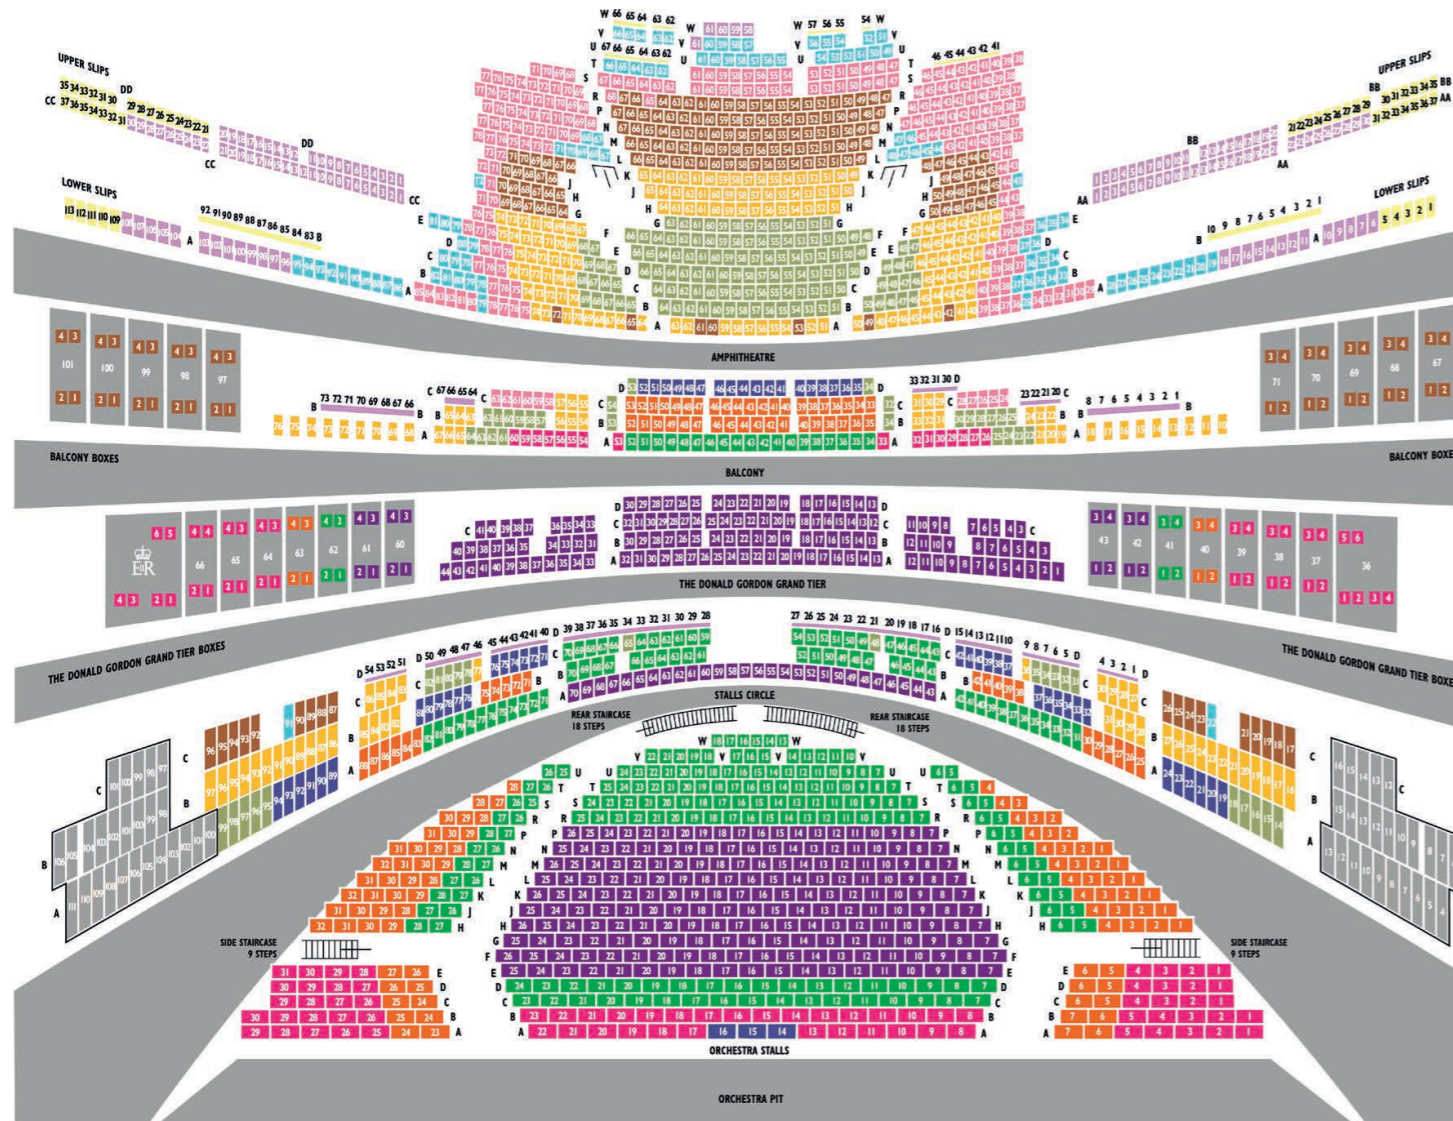

# SUMMER TICKET INFORMATION

OPERA  
 DiDonato and Pappano recital  
 La bohème  
 Don Giovanni  
 Falstaff  
 L'Ange de Nisida

ORCHESTRA STALLS E-P Centre STALLS CIRCLE A Centre THE DONALD GORDON GRAND TIER A-D Centre BOXES* Grand Tier (price per seat)	£75	£230 (£185/ £150)	£185	£195 (£175)	£100
ORCHESTRA STALLS C-D Centre, R-W Centre, H-U Sides BALCONY A Centre STALLS CIRCLE B-C Centre, A Centre Sides BOXES* Grand Tier (price per seat)	£70	£215 (£173/ £140)	£173	£182 (£163)	£93
ORCHESTRA STALLS A-T Sides STALLS CIRCLE A Sides, B Centre Sides BOXES* Grand Tier (price per seat) BALCONY B-C Centre	£67	£205 (£165/ £134)	£165	£174 (£156)	£89
ORCHESTRA STALLS A-B Centre, A-E Sides BALCONY A Sides BOXES* Grand Tier (price per seat)	£60	£184 (£148/ £120)	£148	£156 (£140)	£80
ORCHESTRA STALLS A Centre** BALCONY D Centre STALLS CIRCLE A Sides, B Sides, C Centre Sides	£57	£174 (£140/ £113)	£140	£147 (£133)	£76
STALLS CIRCLE A Sides, C Sides BALCONY A Sides**, B Sides** AMPHITHEATRE B-G Centre, B-E Sides	£32	£97 (£78/ £63)	£78	£82 (£74)	£42
STALLS CIRCLE B Sides\$, C Sides** BALCONY B-C Centre Sides**, A-B Sides** AMPHITHEATRE A Centre, H-K Centre, A-F Sides	£24	£73 (£59/ £48)	£59	£62 (£55)	£31
BOXES* Balcony** (price per seat) STALLS CIRCLE C Sides\$† AMPHITHEATRE L-R Centre, G-K Sides	£19	£57 (£46/ £37)	£46	£48 (£43)	£24
BALCONY C Sides*** AMPHITHEATRE S-T Centre†, A-B Sides**, C-S Sides	£15	£46 (£37/ £30)	£37	£39 (£35)	£20
STALLS CIRCLE C Sides**\$ AMPHITHEATRE T Centre**, U-V Centre†, B-E Sides**, L-M Sides** LOWER SLIPS Lower Slips**	£11	£35 (£28/ £23)	£28	£30 (£27)	£16
AMPHITHEATRE V-W Centre** LOWER AND UPPER SLIPS Lower Slips**, Upper Slips**\$ STANDING Stalls Circle†, Balcony***	£5	£16 (£13/£10)	£13	£13 (£12)	£7
LOWER AND UPPER SLIPS Lower Slips**, SIDE UPPER SLIPS**\$ STANDING Lower Slips**, Amphitheatre	£4	£11 (£9/£7)	£9	£9 (£8)	£4