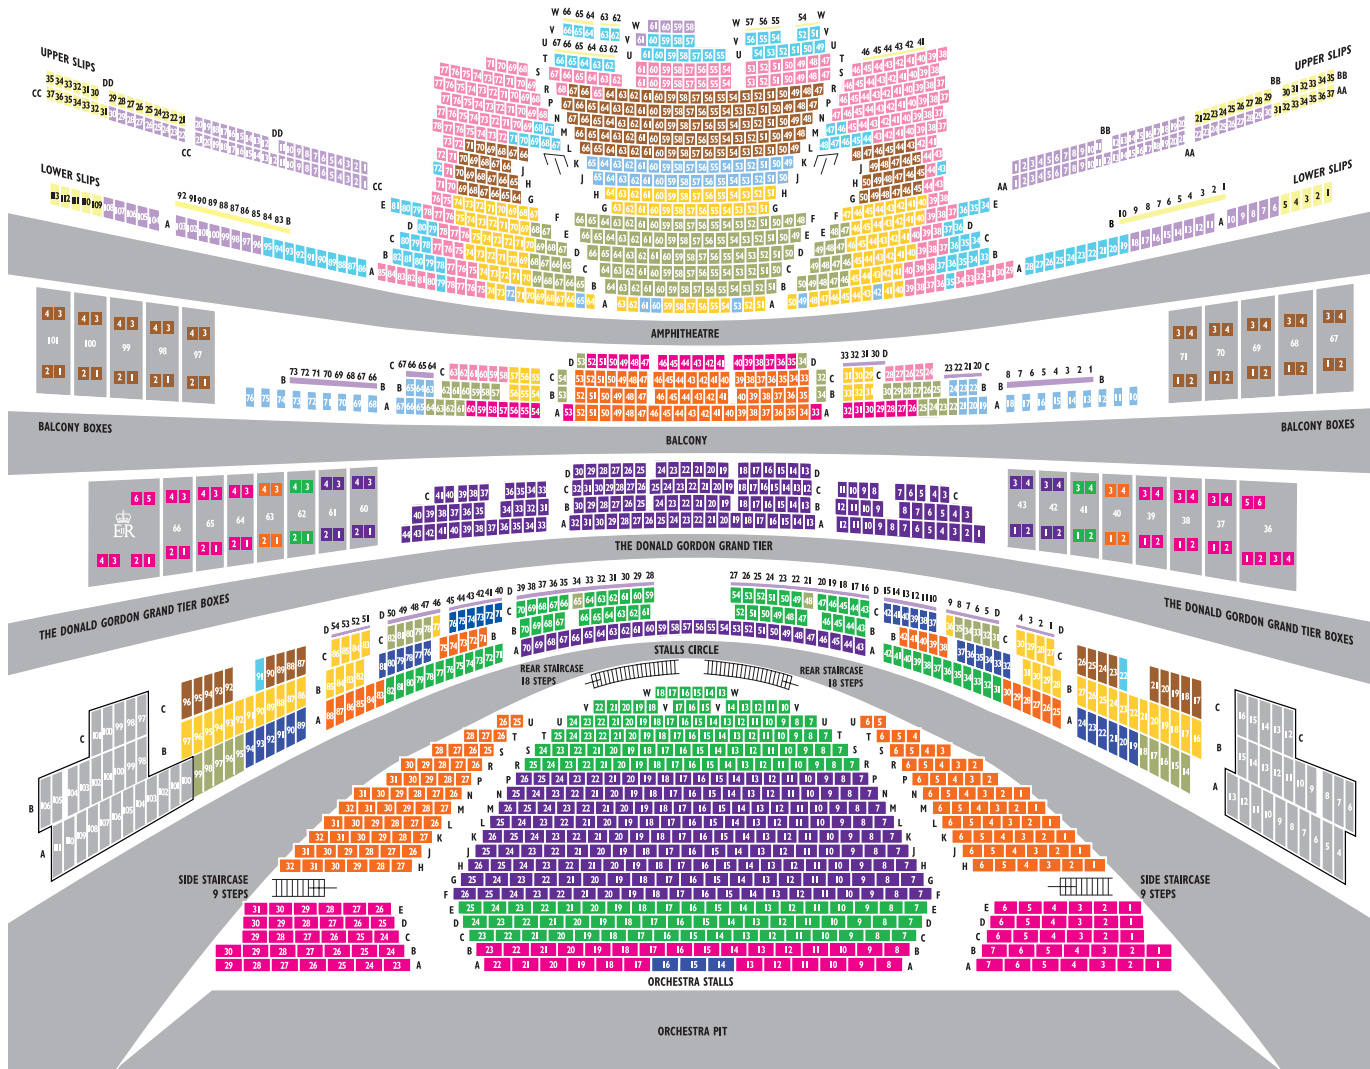

SEATING PLAN AND TICKET PRICES

OPERA BALLET

	TRISTAN UND ISOLDE*	UN BALLO IN MASCHERA DIE ZAUBERFLÖTE	ANDREA CHENIER	DER FLIEGENDE HOLLÄNDER	ONEGIN (mats)	SWAN LAKE (mats) ONEGIN (eves)	SWAN LAKE (eves)	DON QUIXOTE (eves) ALICE'S ADVENTURES...	DON QUIXOTE (eves) ALICE'S ADVENTURES... (mats)	ALICE'S ADVENTURES... (mats)
ORCHESTRA STALLS F-P Centre STALLS CIRCLE A Centre THE DONALD GORDON GRAND TIER A-D Centre BOXES (ONLY SOLD AS 4 SEATS) Grand Tier (price per seat)	£200	£182	£250	£190	£77	£97	£125	£115	£92	
ORCHESTRA STALLS C-E Centre, R-W Centre STALLS CIRCLE B-C Centre, A Centre Sides BOXES (ONLY SOLD AS 4 SEATS) Grand Tier (price per seat)	£193	£174	£243	£184	£73	£91	£115	£110	£89	
ORCHESTRA STALLS H-U Sides STALLS CIRCLE A Sides, B Centre Sides BOXES (ONLY SOLD AS 4 SEATS) Grand Tier (price per seat) BALCONY A-C Centre	£186	£170	£232	£177	£71	£88	£105	£100	£82	
ORCHESTRA STALLS A-B Centre, A-E Sides BALCONY D Centre, A Sides BOXES (ONLY SOLD AS 4 SEATS) Grand Tier (price per seat)	£172	£156	£208	£163	£67	£83	£97	£95	£77	
ORCHESTRA STALLS A Centre** STALLS CIRCLE A Sides, B Sides, C Centre Sides	£163	£147	£197	£154	£59	£72	£86	£85	£68	
STALLS CIRCLE A Sides, C Sides BALCONY A Sides**, B Sides** AMPHITHEATRE B-F Centre, B-E Sides	£89	£81	£110	£84	£47	£58	£68	£67	£54	
STALLS CIRCLE A Sides, B Sides§, C Sides** BALCONY B-C Sides** AMPHITHEATRE A Centre, G-H Centre, A-F Sides	£64	£60	£82	£60	£42	£51	£57	£55	£45	
BALCONY A-B Sides** AMPHITHEATRE J-K Centre	£60	£54	£76	£56	£30	£40	£50	£50	£40	
BOXES (ONLY SOLD AS 4 SEATS) Balcony** (price per seat) STALLS CIRCLE A Stage**, C Sides† AMPHITHEATRE L-R Centre, G-K Sides	£50	£46	£64	£47	£26	£33	£35	£35	£28	
BALCONY C Sides**** AMPHITHEATRE S-T Centre†, A-B Sides**, C-S Sides	£40	£37	£52	£38	£18	£23	£25	£25	£21	
STALLS CIRCLE B Stage**§ AMPHITHEATRE T Centre**, U-V Centre†, B-E Sides**, L-M Sides** LOWER SLIPS Lower Slips**	£30	£28	£40	£30	£12	£14	£15	£15	£13	
STALLS CIRCLE B-C Stage**§ AMPHITHEATRE V-W Centre** LOWER AND UPPER SLIPS Lower Slips**, Upper Slips**§ STANDING Stalls Circle†, Balcony***	£14	£12	£18	£13	£8	£9	£10	£10	£8	
LOWER AND UPPER SLIPS Lower Slips**, Side Upper Slips**§ STANDING Lower Slips**, Amphitheatre	£9	£8	£12	£9	£4	£5	£6	£6	£5	