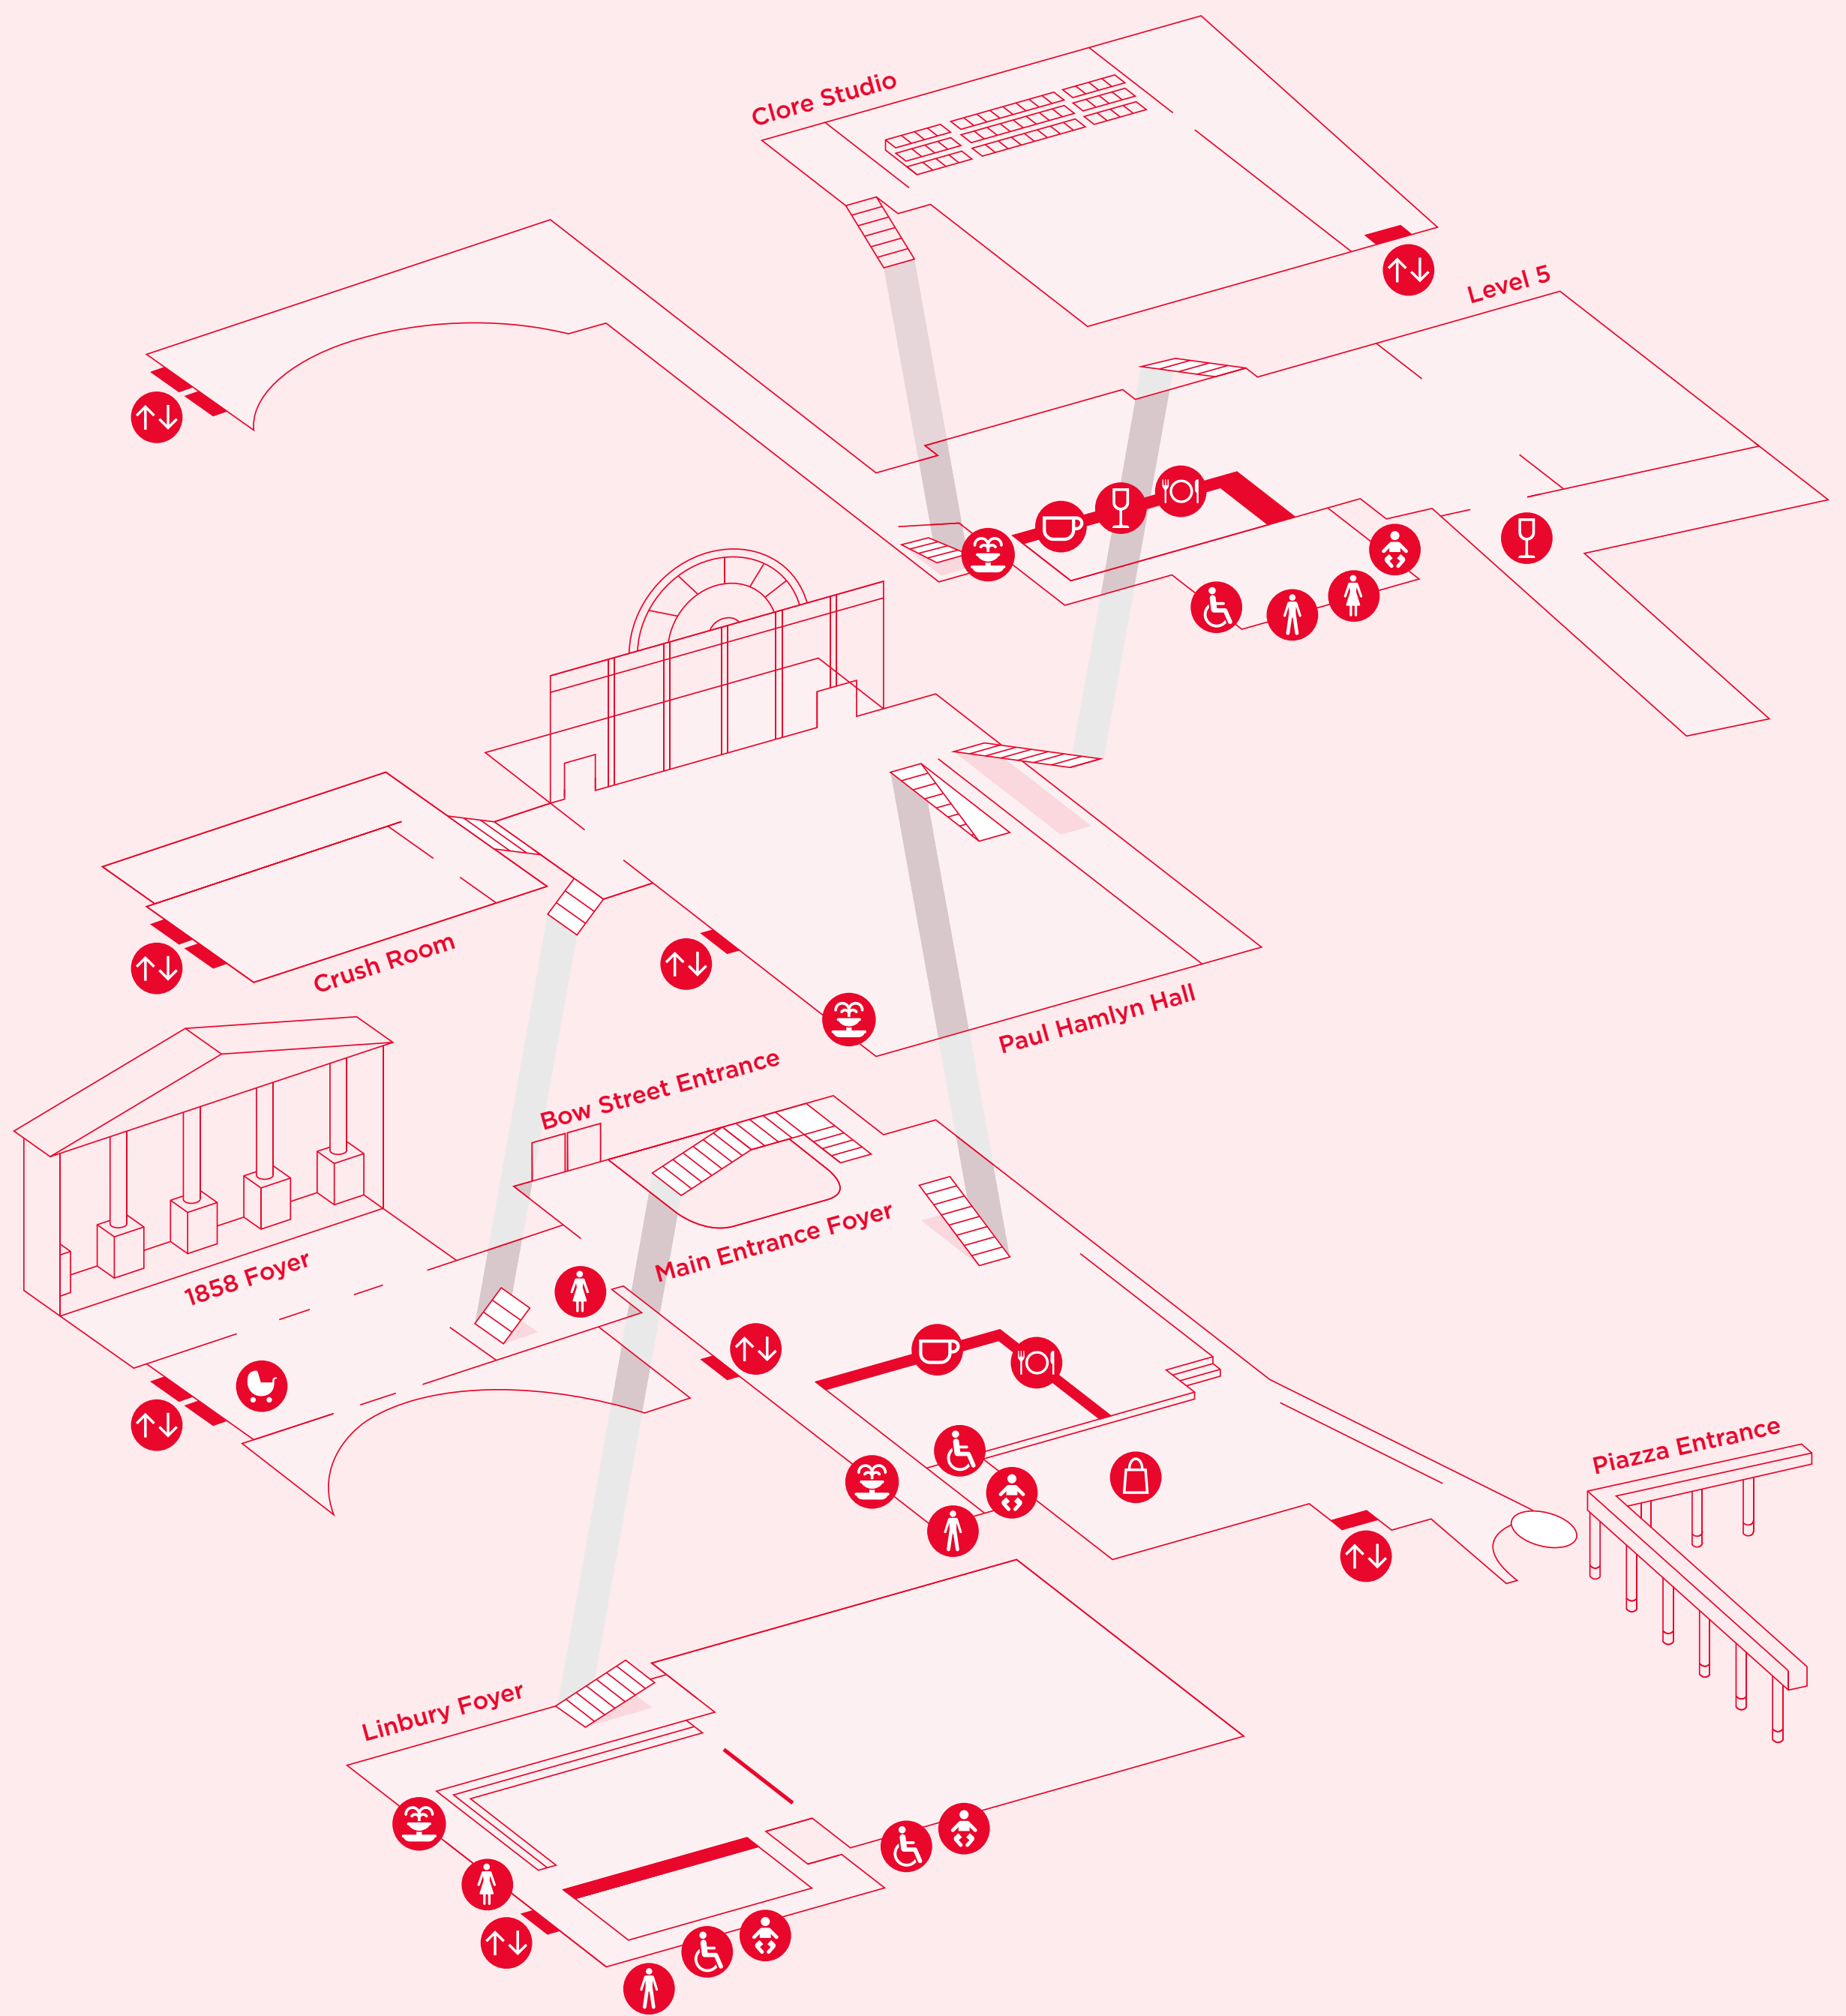

JOIN THE HUNT! 📍 Paul Hamlyn Hall

10.35 – 10.55 am

ABIGAIL'S JUKEBOX 📍 Linbury Foyer

10.40 – 11.10 am

SNAKE ATTACK! 📍 Paul Hamlyn Hall

11 am

11 – 11.30 am

BALLET BARRE 📍 Linbury Foyer

11 – 11.30 am

NACHT 📍 Clore Studio

11.15 – 11.35 am

T&T PRIMA 📍 Paul Hamlyn Hall

11.35 – 11.55 am

MOVIE MAGIC 📍 Clore Studio

11.35 am – 12 pm

BIG SING 📍 Linbury Foyer

11.40 am – 12.10 pm

SNAKE ATTACK! 📍 Paul Hamlyn Hall

12 noon

12 – 12.30 pm

NACHT 📍 Clore Studio

12.05 – 12.30 pm

BELLA TROMBA 📍 Linbury Foyer

12.15 – 12.30 pm

BORN TO EXIST 📍 Paul Hamlyn Hall

MAP

MEN'S TOILETS

WOMEN'S TOILETS

**ACCESSIBLE / GENDER
NEUTRAL TOILETS**

BABY CHANGING

WATER FOUNTAIN

BUGGY PARK