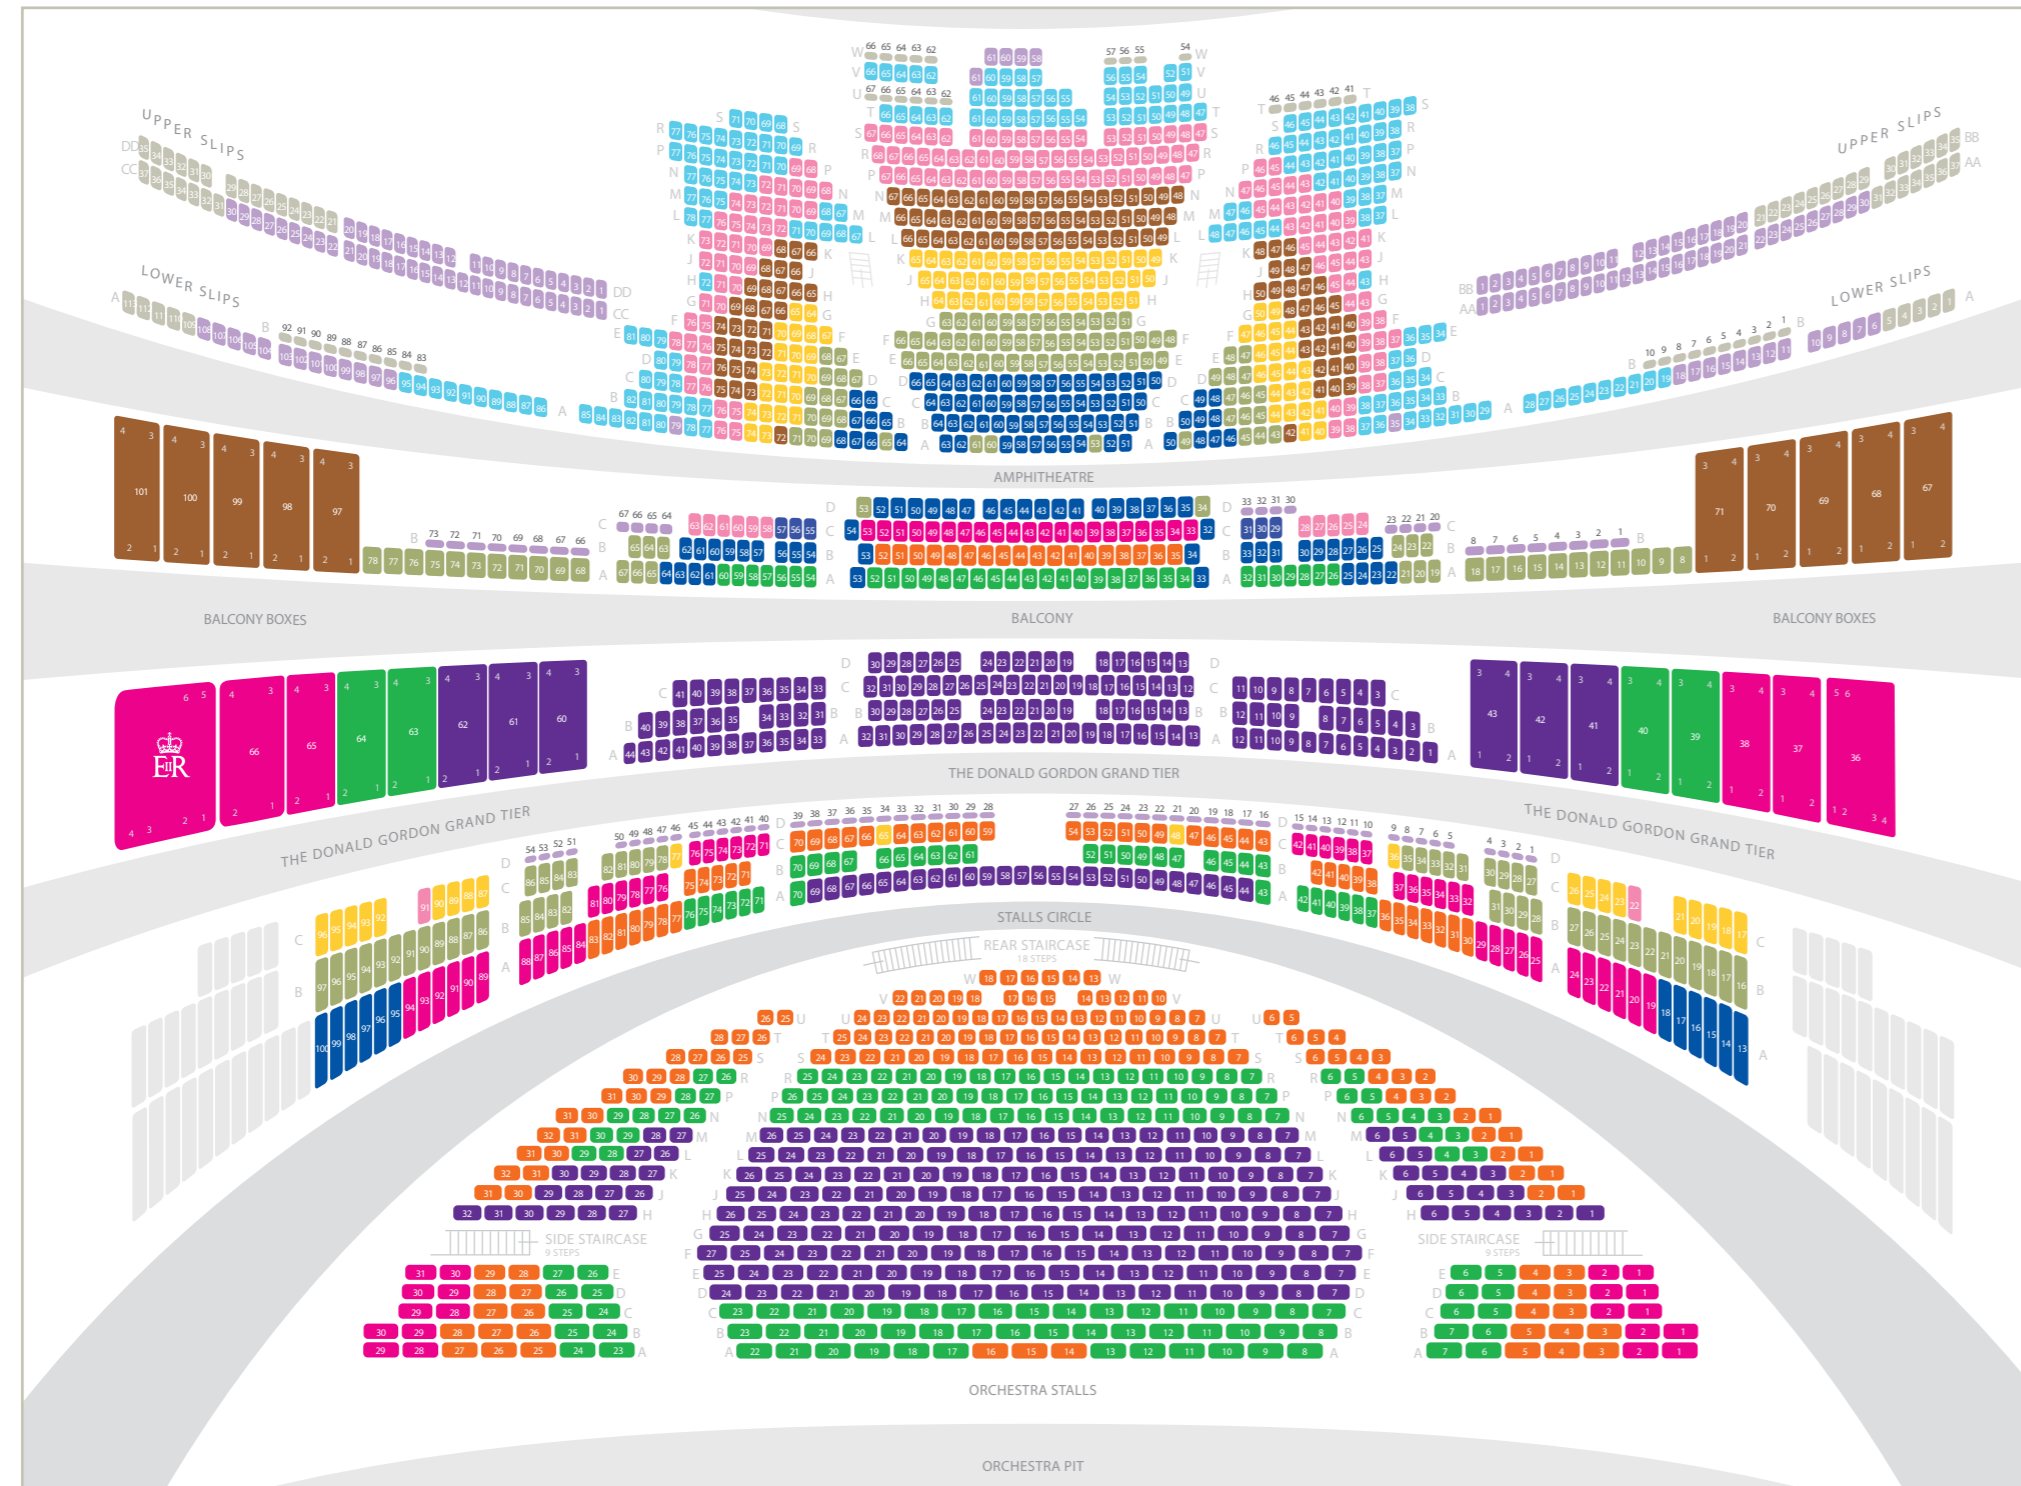

NEW MARSTON / NEW SCARLETT

TICKET INFORMATION

17 | 18 | 25 | 28 February

2 | 4 March