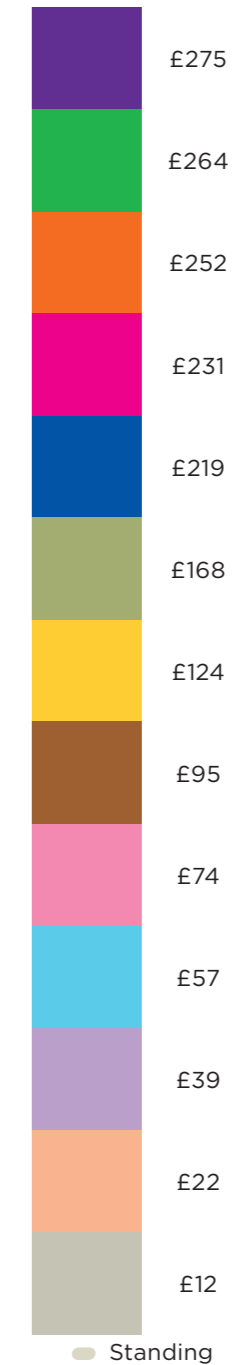

ROYAL
OPERA
HOUSE

WINTER SEASON 2019/20

CONTENTS

- 1 LA TRAVIATA, OTELLO, LA BOHÈME
- 2 ONEGIN
- 3 ALICE'S ADVENTURES UNDER GROUND
- 4 NEW MARSTON / NEW SCARLETT
- 5 FIDELIO
- 6 SWAN LAKE

LA TRAVIATA, OTELLO, LA BOHÈME

TICKET INFORMATION

LA TRAVIATA 17 | 21 | 24* | 27 December

6 | 8 | 13 | 22 | 25** | 27 | 28 | 30** January

1§** February

14 | 16 | 19 | 21 | 23 March

OTELLO 9 | 13 | 16 | 19 | 22* December

LA BOHÈME 10 | 14 | 17 | 20 | 23 | 29 | 31 January

TICKET INFORMATION

4 | 6 | 8* | 9* February

TICKETS £3-£60

* Matinee performances
 ** Matinee and evening performance
 § Sign-language interpreted

NEW MARSTON / NEW SCARLETT

TICKET INFORMATION

17 | 18 | 25 | 28 February

TICKETS £12-£275

* Matinee performance

** Matinee and evening performance

§ Sign-language interpreted

SWAN LAKE

TICKET INFORMATION

5 | 6* | 10 | 11 | 12 | 18 | 20 | 22* | 25 | 26 | 28 | 31 March

1 | 8 | 13** | 15 | 22 | 28 April