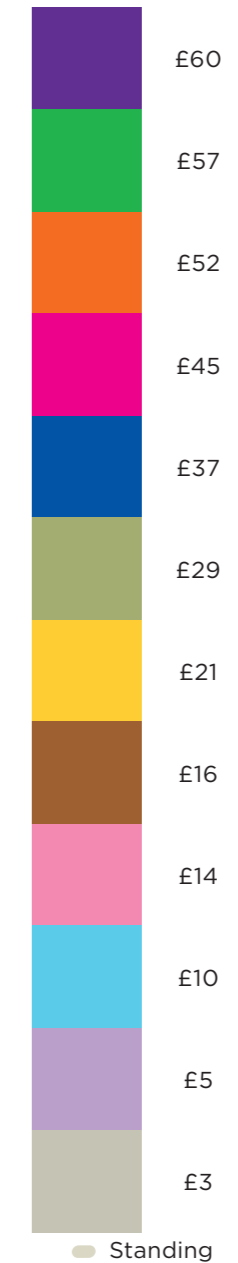

ROYAL
OPERA
HOUSE

WINTER SEASON 2019/20

CONTENTS

- 1 LA TRAVIATA, OTELLO, LA BOHÈME
- 2 ONEGIN
- 3 ALICE'S ADVENTURES UNDER GROUND
- 4 NEW MARSTON / NEW SCARLETT
- 5 FIDELIO
- 6 SWAN LAKE

LA TRAVIATA, OTELLO, LA BOHÈME

TICKET INFORMATION

LA TRAVIATA 17 | 21 | 24* | 27 December

6 | 8 | 13 | 22 | 25** | 27 | 28 | 30** January

1§** February

14 | 16 | 19 | 21 | 23 March

OTELLO 9 | 13 | 16 | 19 | 22* December

LA BOHÈME 10 | 14 | 17 | 20 | 23 | 29 | 31 January

TICKET INFORMATION

18** | 21 | 24 January

7 | 8 | 12 | 21 | 22 | 24 | 27 | 29 February

TICKETS £5-£110

* Matinee performance

** Matinee and evening performance

§ Sign-language interpreted

ALICE'S ADVENTURES UNDER GROUND

TICKET INFORMATION

4 | 6 | 8* | 9* February

TICKETS £3-£60

* Matinee performances
 ** Matinee and evening performance
 § Sign-language interpreted

NEW MARSTON / NEW SCARLETT

TICKET INFORMATION

17 | 18 | 25 | 28 February