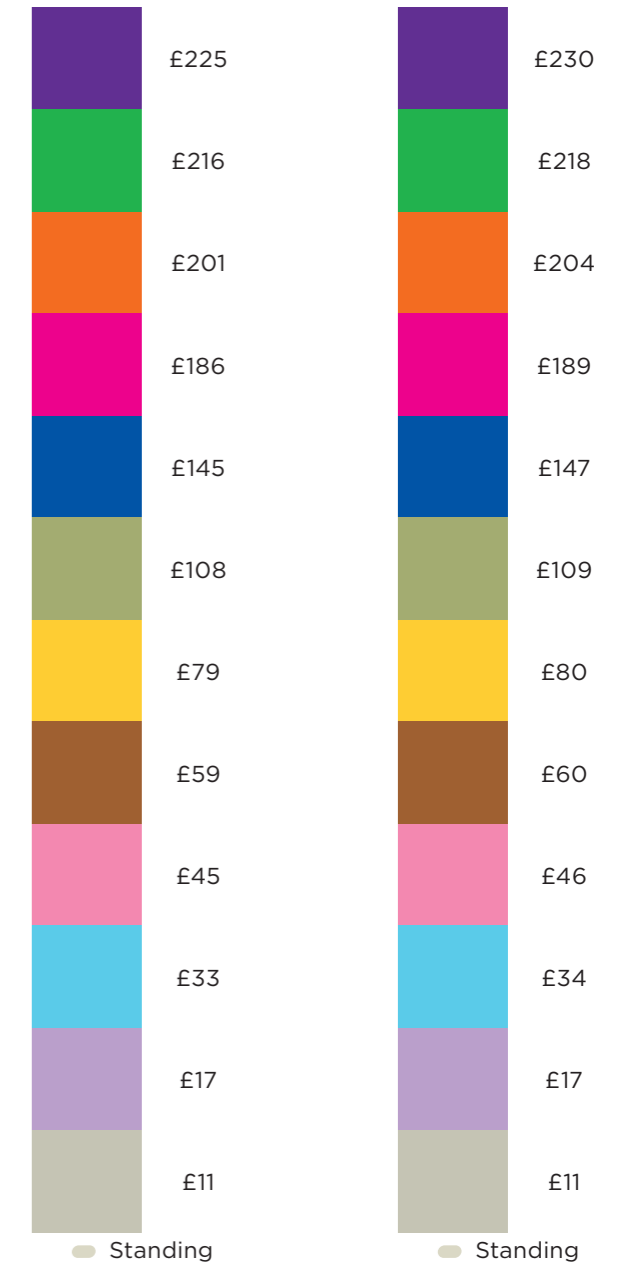

TICKETS £11-£230

LA TRAVIATA,
OTELLO

LA BOHÈME

* Matinee performance

** Matinee and evening performance

§ Sign-language interpreted