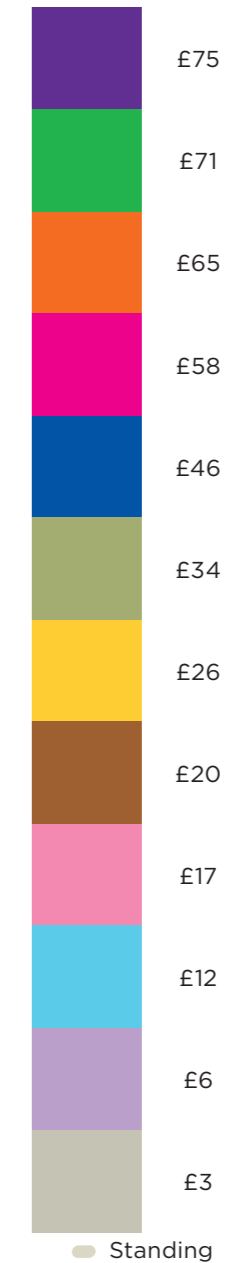

TICKETS £3-£75

* Matinee performance

** Matinee and evening performance

§ Sign-language interpreted