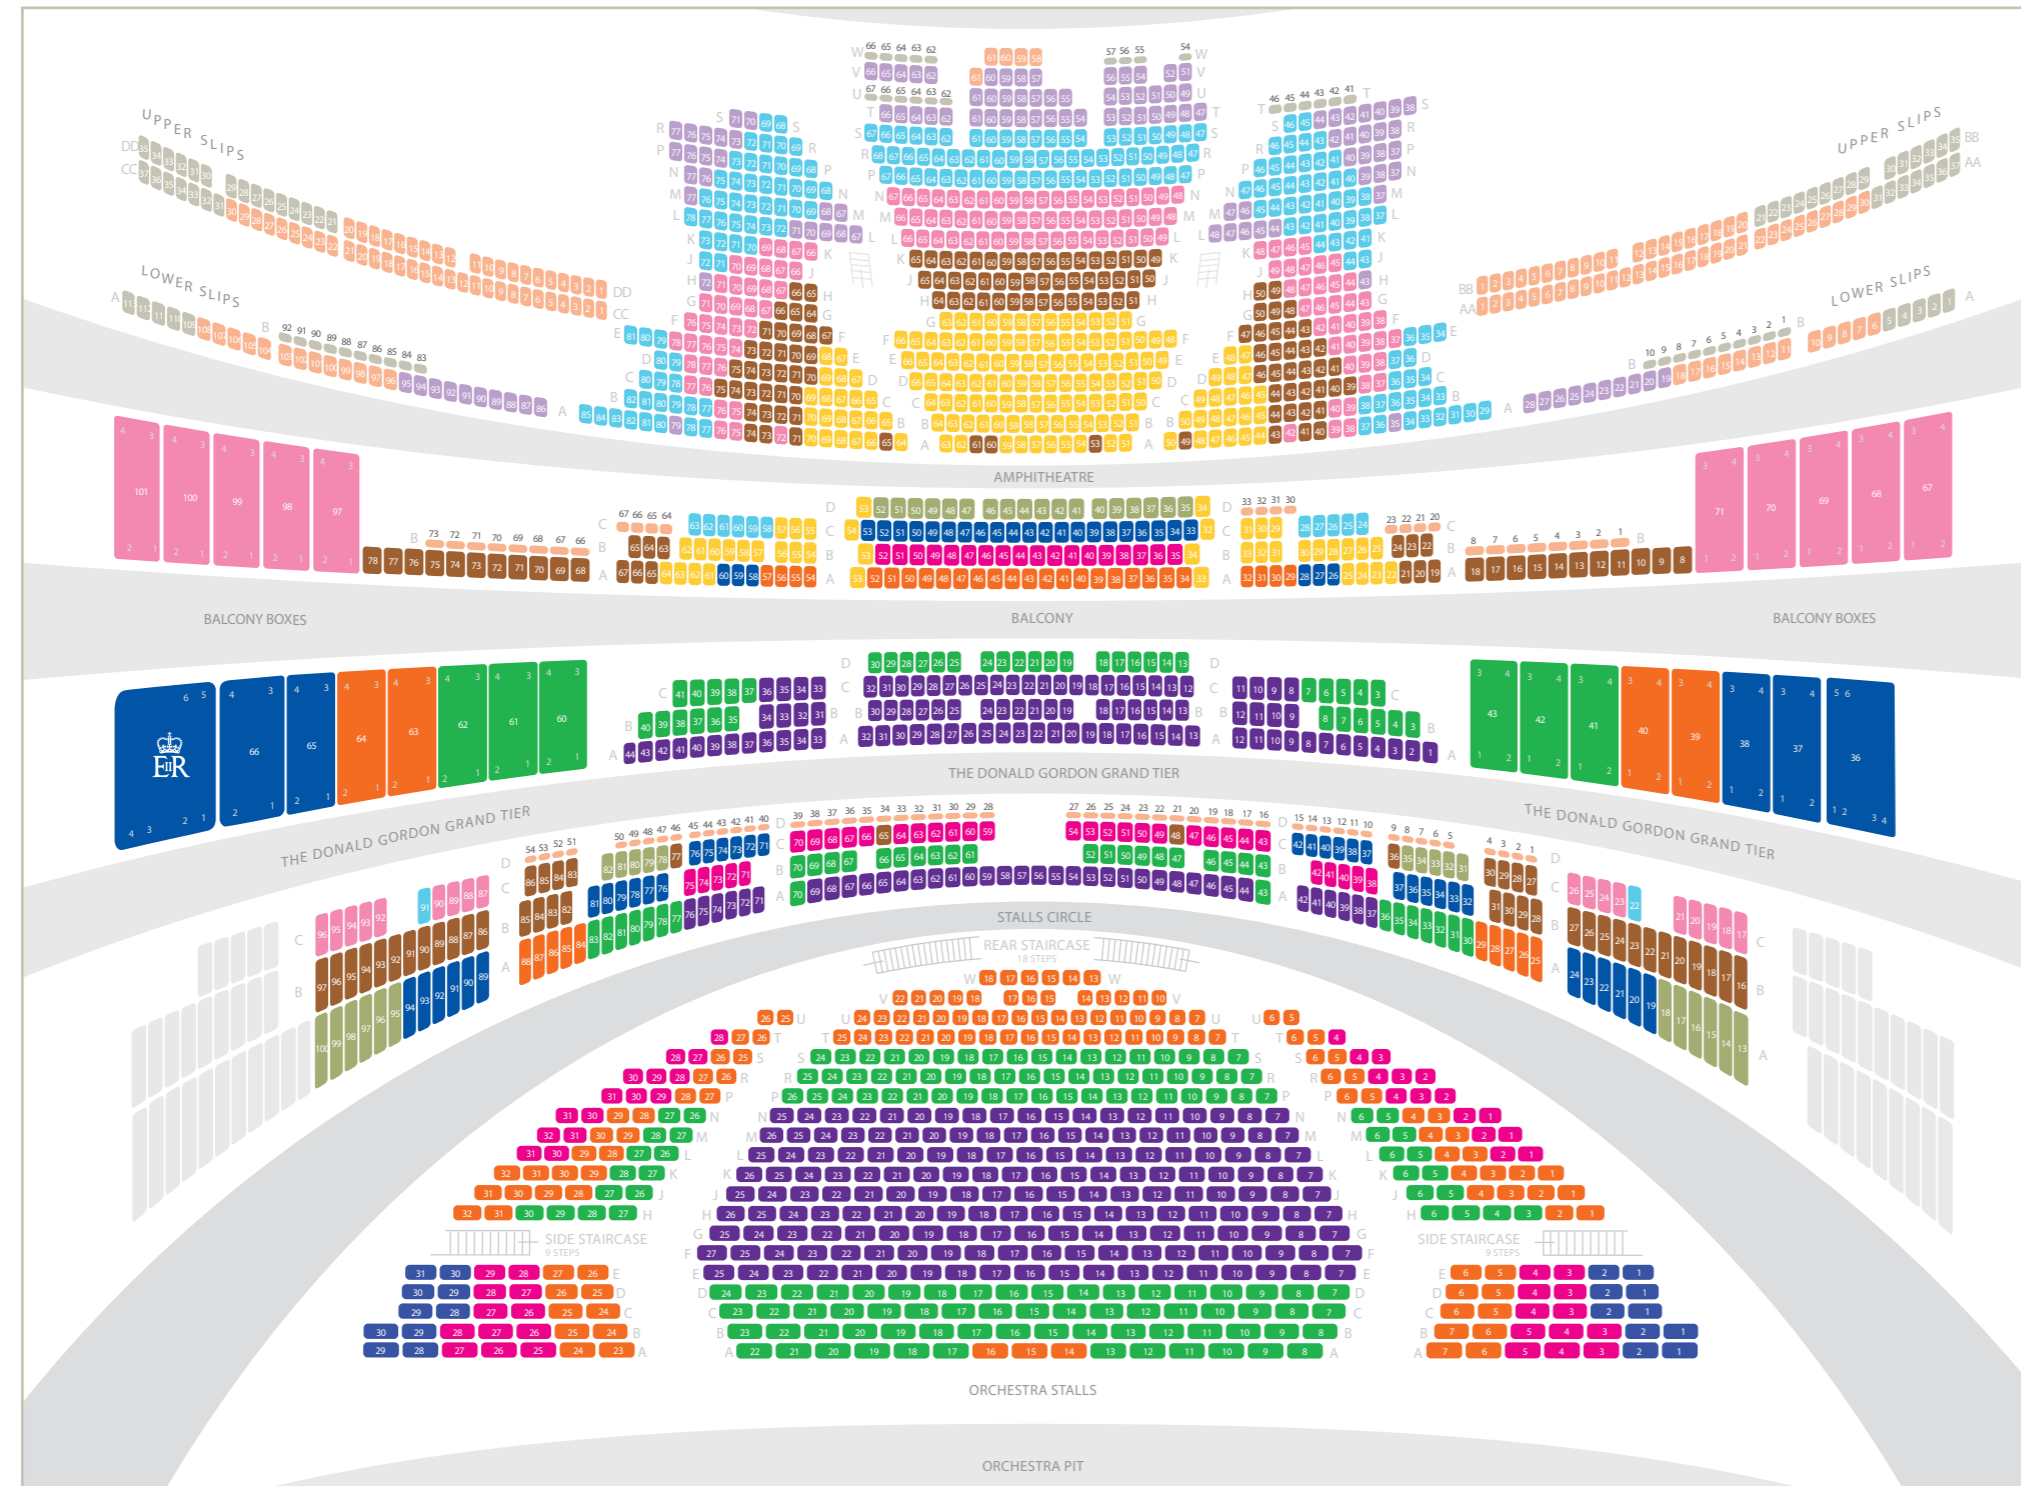

ROYAL
OPERA
HOUSE

WINTER SEASON 2019/20

CONTENTS

- 1 LA TRAVIATA, OTELLO, LA BOHÈME
- 2 ONEGIN
- 3 ALICE'S ADVENTURES UNDER GROUND
- 4 NEW MARSTON / NEW SCARLETT
- 5 FIDELIO
- 6 SWAN LAKE

LA TRAVIATA, OTELLO, LA BOHÈME

TICKET INFORMATION

LA TRAVIATA 17 | 21 | 24* | 27 December

6 | 8 | 13 | 22 | 25** | 27 | 28 | 30** January

1§** February

14 | 16 | 19 | 21 | 23 March

OTELLO 9 | 13 | 16 | 19 | 22* December

LA BOHÈME 10 | 14 | 17 | 20 | 23 | 29 | 31 January

TICKET INFORMATION

4 | 6 | 8* | 9* February

TICKETS £3-£60

* Matinee performances
 ** Matinee and evening performance
 § Sign-language interpreted

NEW MARSTON / NEW SCARLETT

TICKET INFORMATION

17 | 18 | 25 | 28 February

TICKETS £12-£275

* Matinee performance

** Matinee and evening performance

§ Sign-language interpreted

SWAN LAKE

TICKET INFORMATION

5 | 6* | 10 | 11 | 12 | 18 | 20 | 22* | 25 | 26 | 28 | 31 March

1 | 8 | 13** | 15 | 22 | 28 April