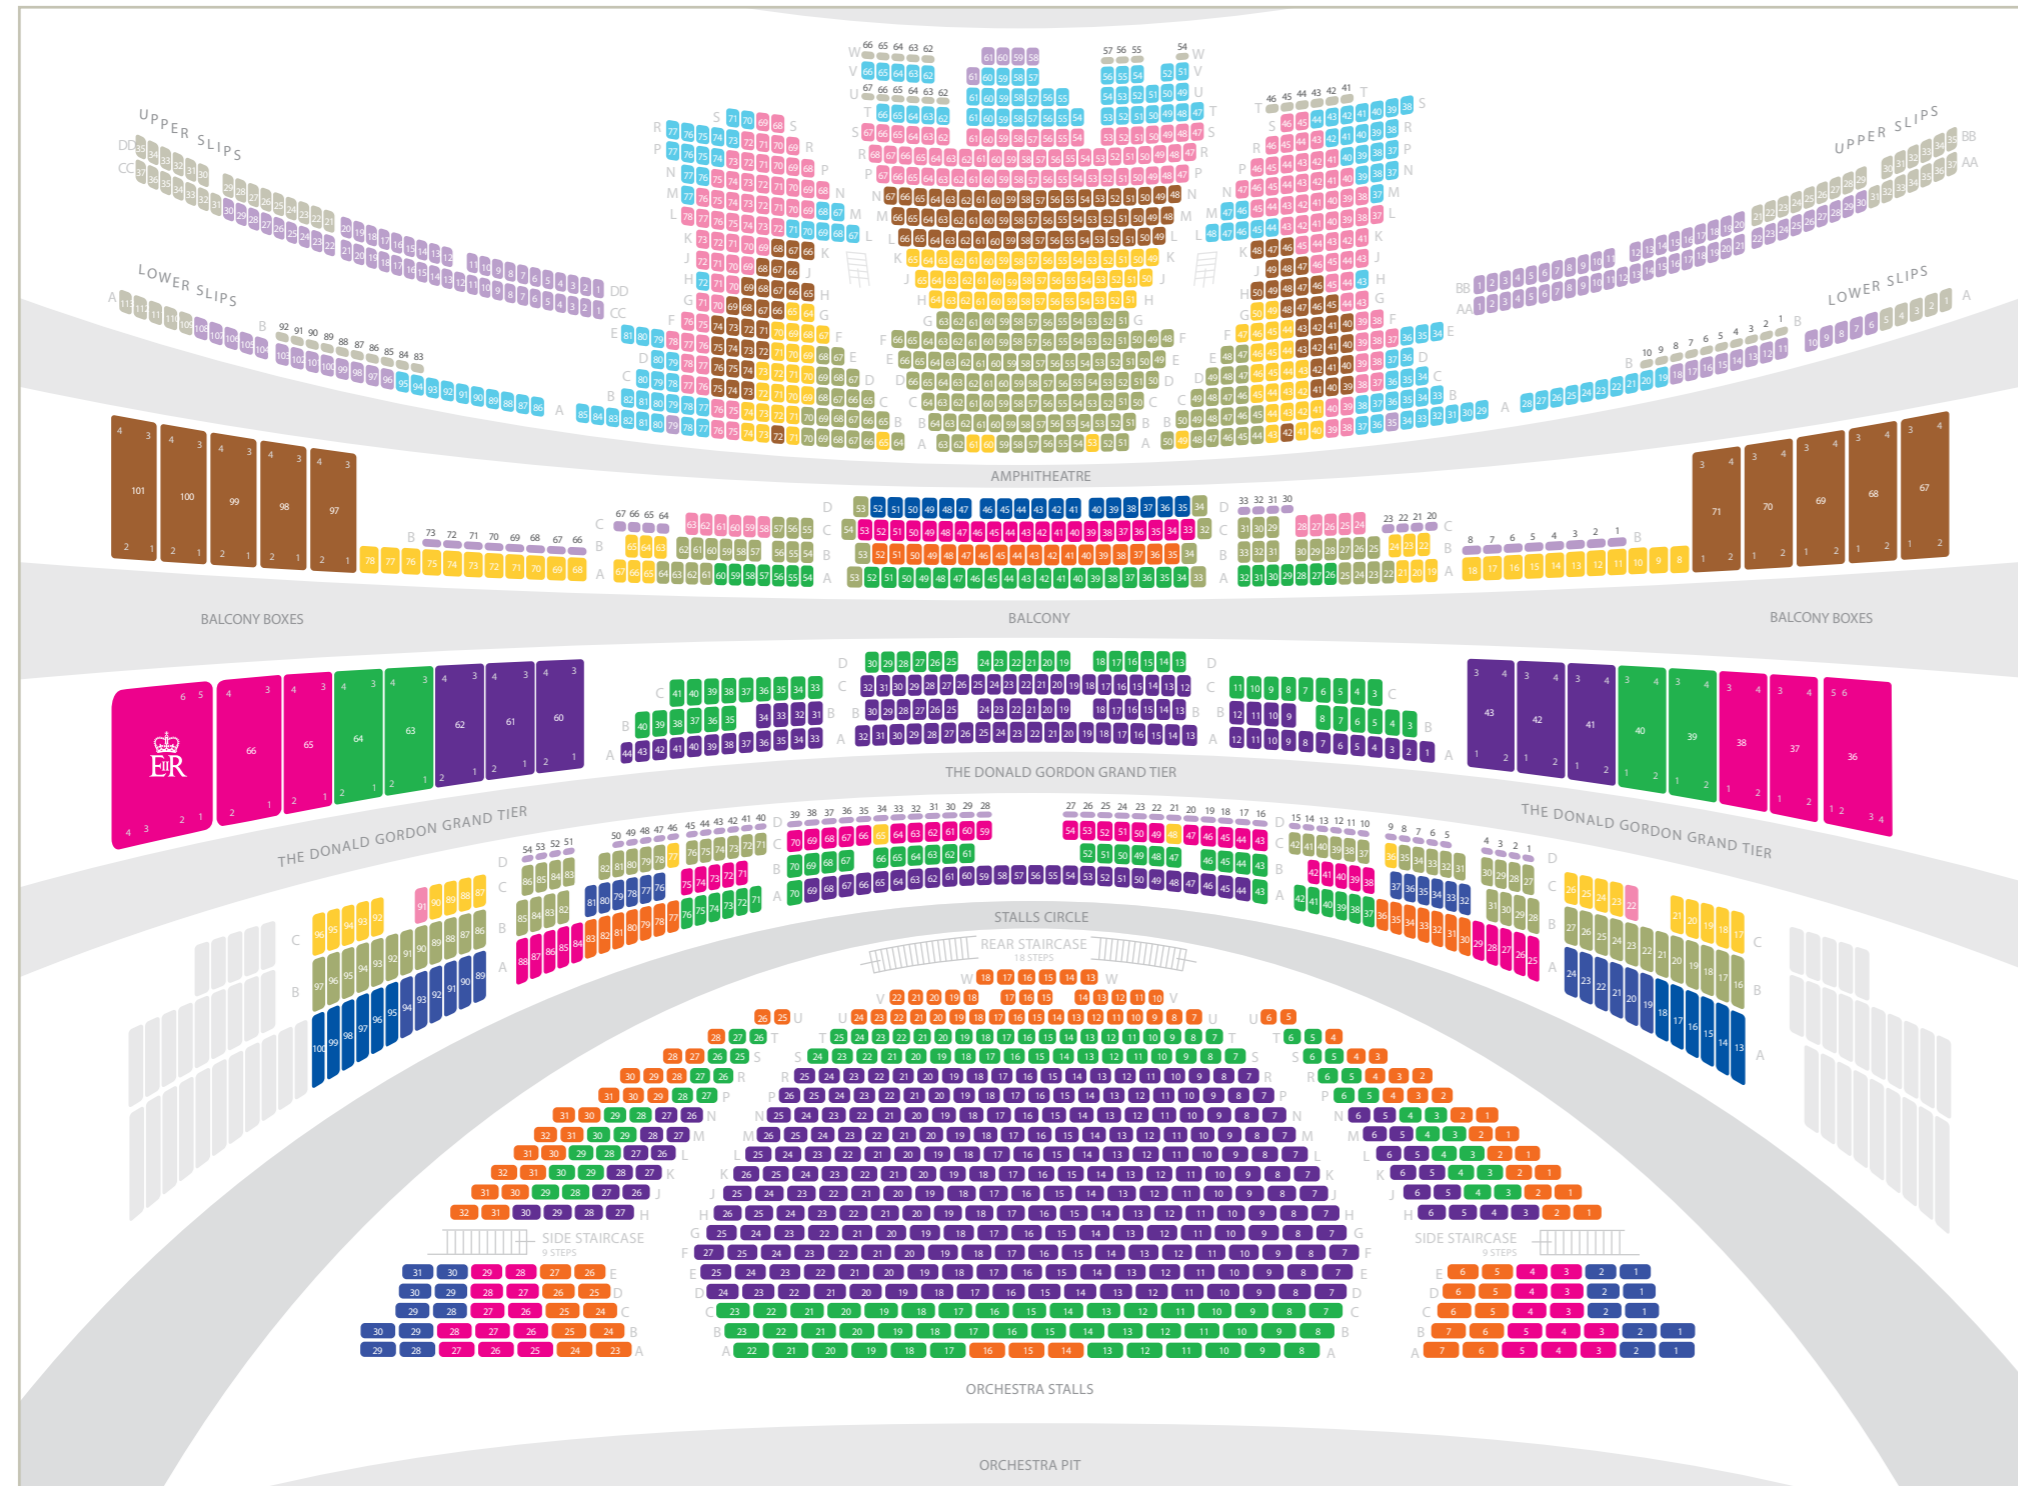

ROYAL
OPERA
HOUSE

WINTER SEASON 2019/20

CONTENTS

- 1 LA TRAVIATA, OTELLO, LA BOHÈME
- 2 ONEGIN
- 3 ALICE'S ADVENTURES UNDER GROUND
- 4 NEW MARSTON / NEW SCARLETT
- 5 FIDELIO
- 6 SWAN LAKE

LA TRAVIATA, OTELLO, LA BOHÈME

TICKET INFORMATION

LA TRAVIATA 17 | 21 | 24* | 27 December

6 | 8 | 13 | 22 | 25** | 27 | 28 | 30** January

1§** February

14 | 16 | 19 | 21 | 23 March

OTELLO 9 | 13 | 16 | 19 | 22* December

LA BOHÈME 10 | 14 | 17 | 20 | 23 | 29 | 31 January

TICKET INFORMATION

18** | 21 | 24 January

7 | 8 | 12 | 21 | 22 | 24 | 27 | 29 February

TICKETS £5-£110

* Matinee performance

** Matinee and evening performance

§ Sign-language interpreted

ALICE'S ADVENTURES UNDER GROUND

TICKET INFORMATION

4 | 6 | 8* | 9* February

TICKETS £3-£60

* Matinee performances
 ** Matinee and evening performance
 § Sign-language interpreted

NEW MARSTON / NEW SCARLETT

TICKET INFORMATION

17 | 18 | 25 | 28 February