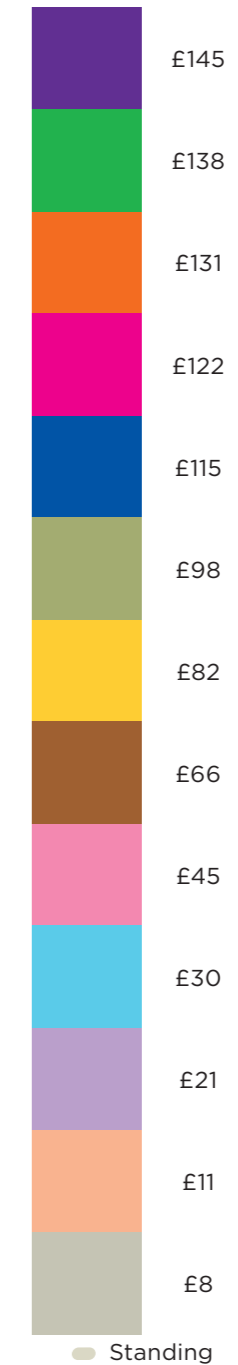

TICKETS £8-£145

* Matinee performance

** Matinee and evening performance

§ Sign-language interpreted