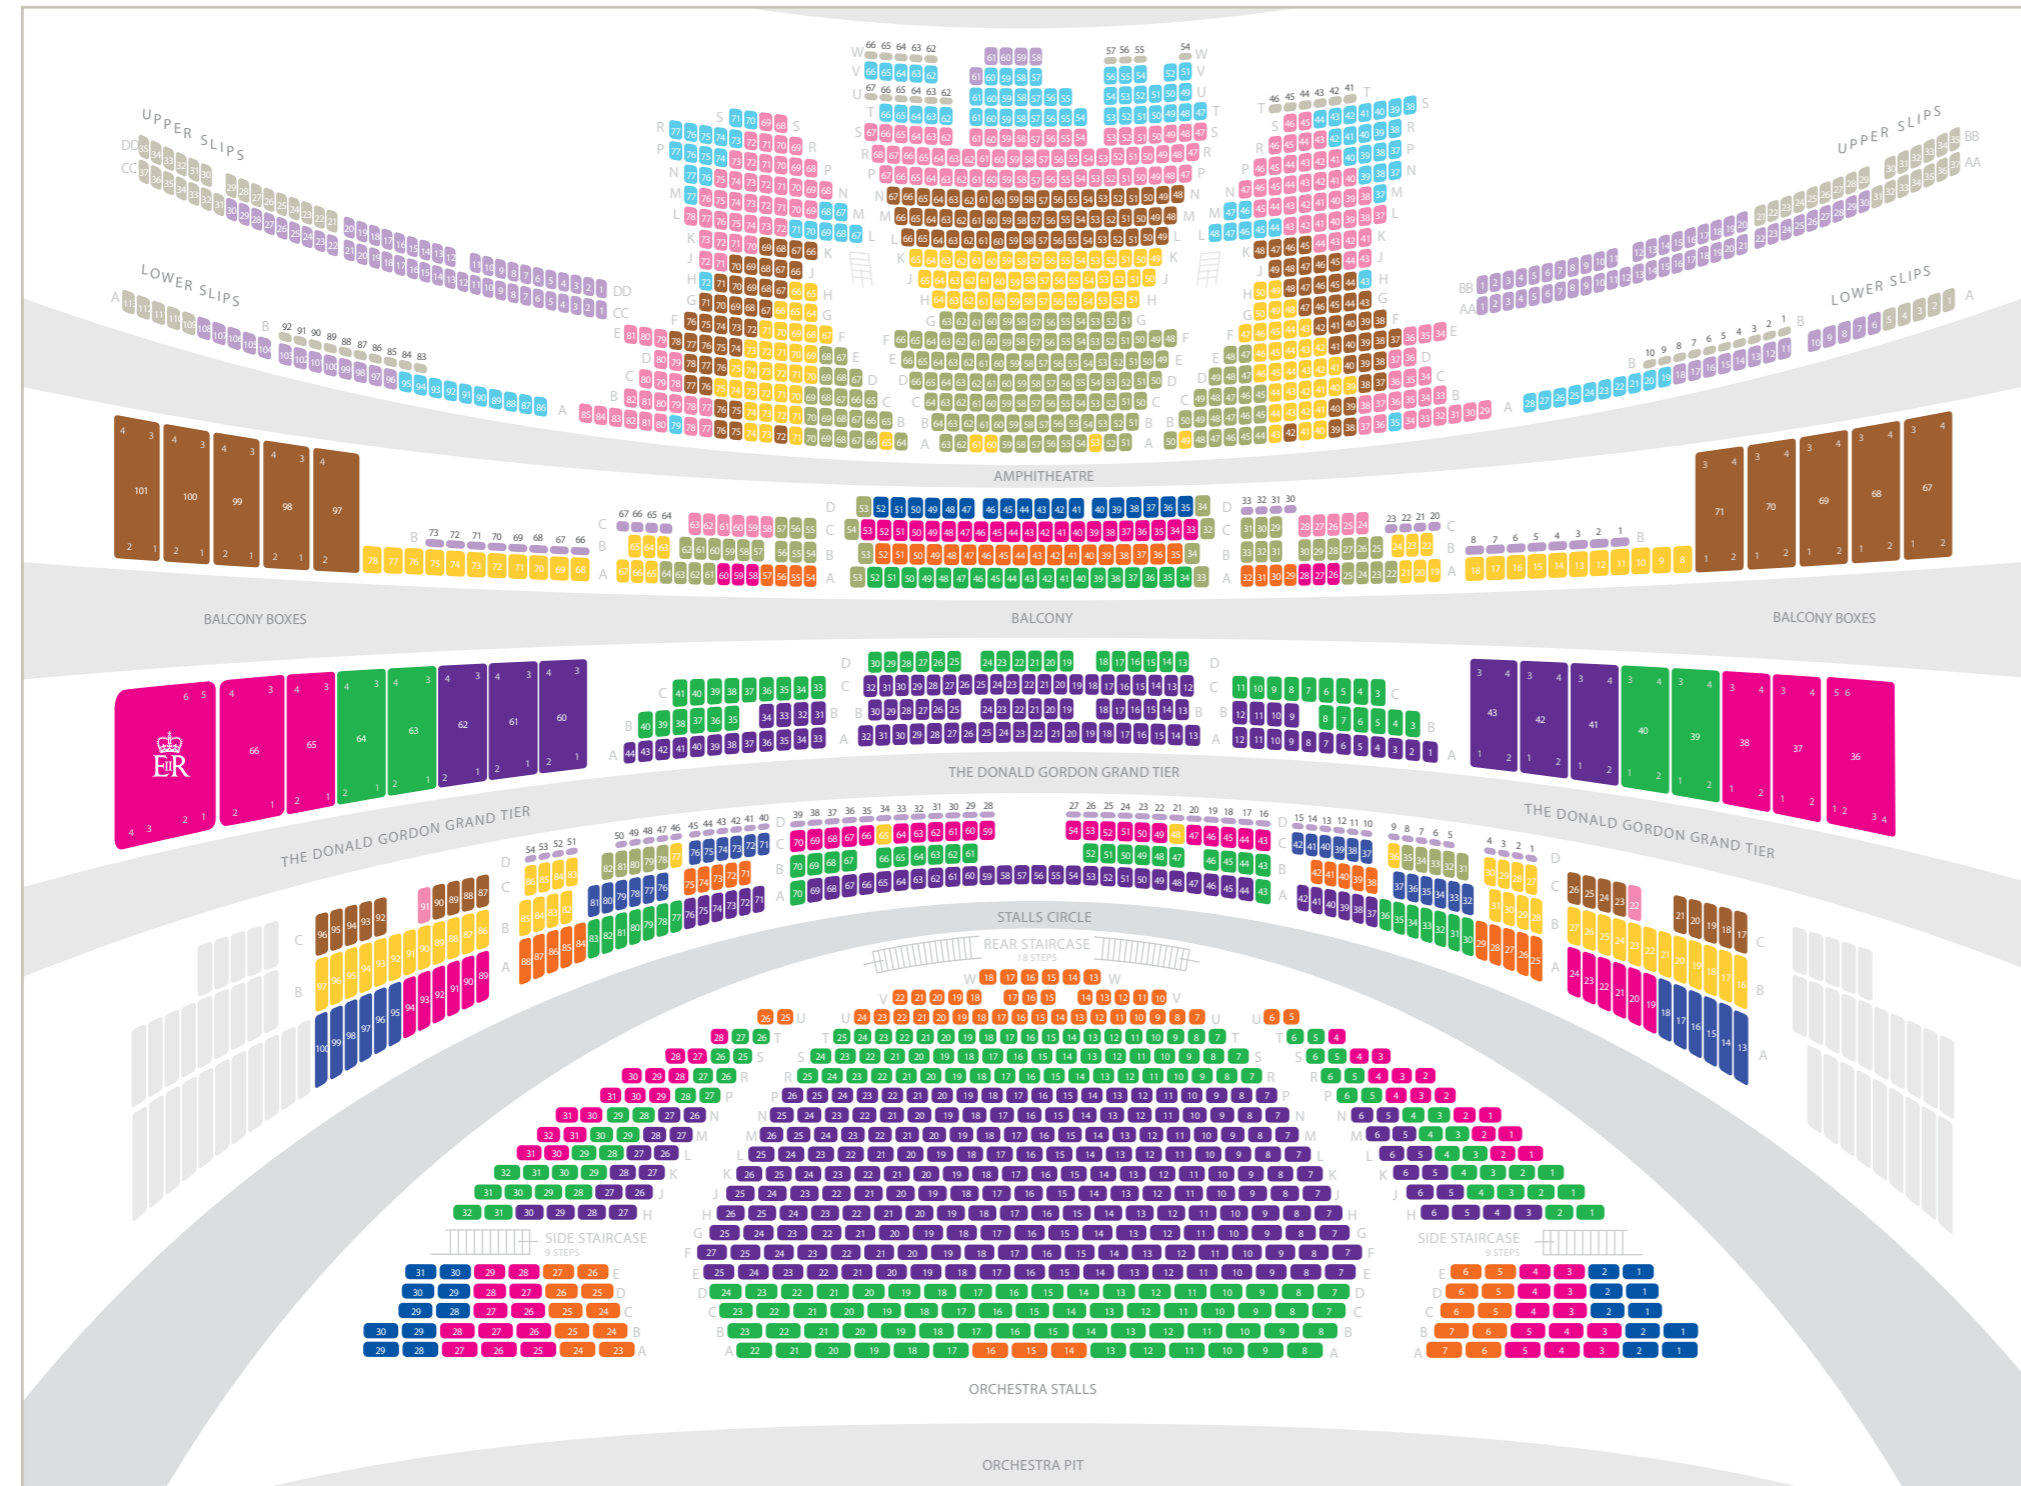

ROYAL
OPERA
HOUSE

WINTER SEASON 2019/20

CONTENTS

- 1 LA TRAVIATA, OTELLO, LA BOHÈME
- 2 ONEGIN
- 3 ALICE'S ADVENTURES UNDER GROUND
- 4 NEW MARSTON / NEW SCARLETT
- 5 FIDELIO
- 6 SWAN LAKE

LA TRAVIATA, OTELLO, LA BOHÈME

TICKET INFORMATION

LA TRAVIATA 17 | 21 | 24* | 27 December

6 | 8 | 13 | 22 | 25** | 27 | 28 | 30** January

1§** February

14 | 16 | 19 | 21 | 23 March

OTELLO 9 | 13 | 16 | 19 | 22* December

LA BOHÈME 10 | 14 | 17 | 20 | 23 | 29 | 31 January

3 | 5 | 7* | 11 | 13 February

TICKETS £11-£230

LA TRAVIATA,
OTELLO

LA BOHÈME

* Matinee performance

** Matinee and evening performance

§ Sign-language interpreted

ONEGIN

TICKET INFORMATION

18** | 21 | 24 January

7 | 8 | 12 | 21 | 22 | 24 | 27 | 29 February

TICKETS £5-£110

* Matinee performance

** Matinee and evening performance

§ Sign-language interpreted

ALICE'S ADVENTURES UNDER GROUND