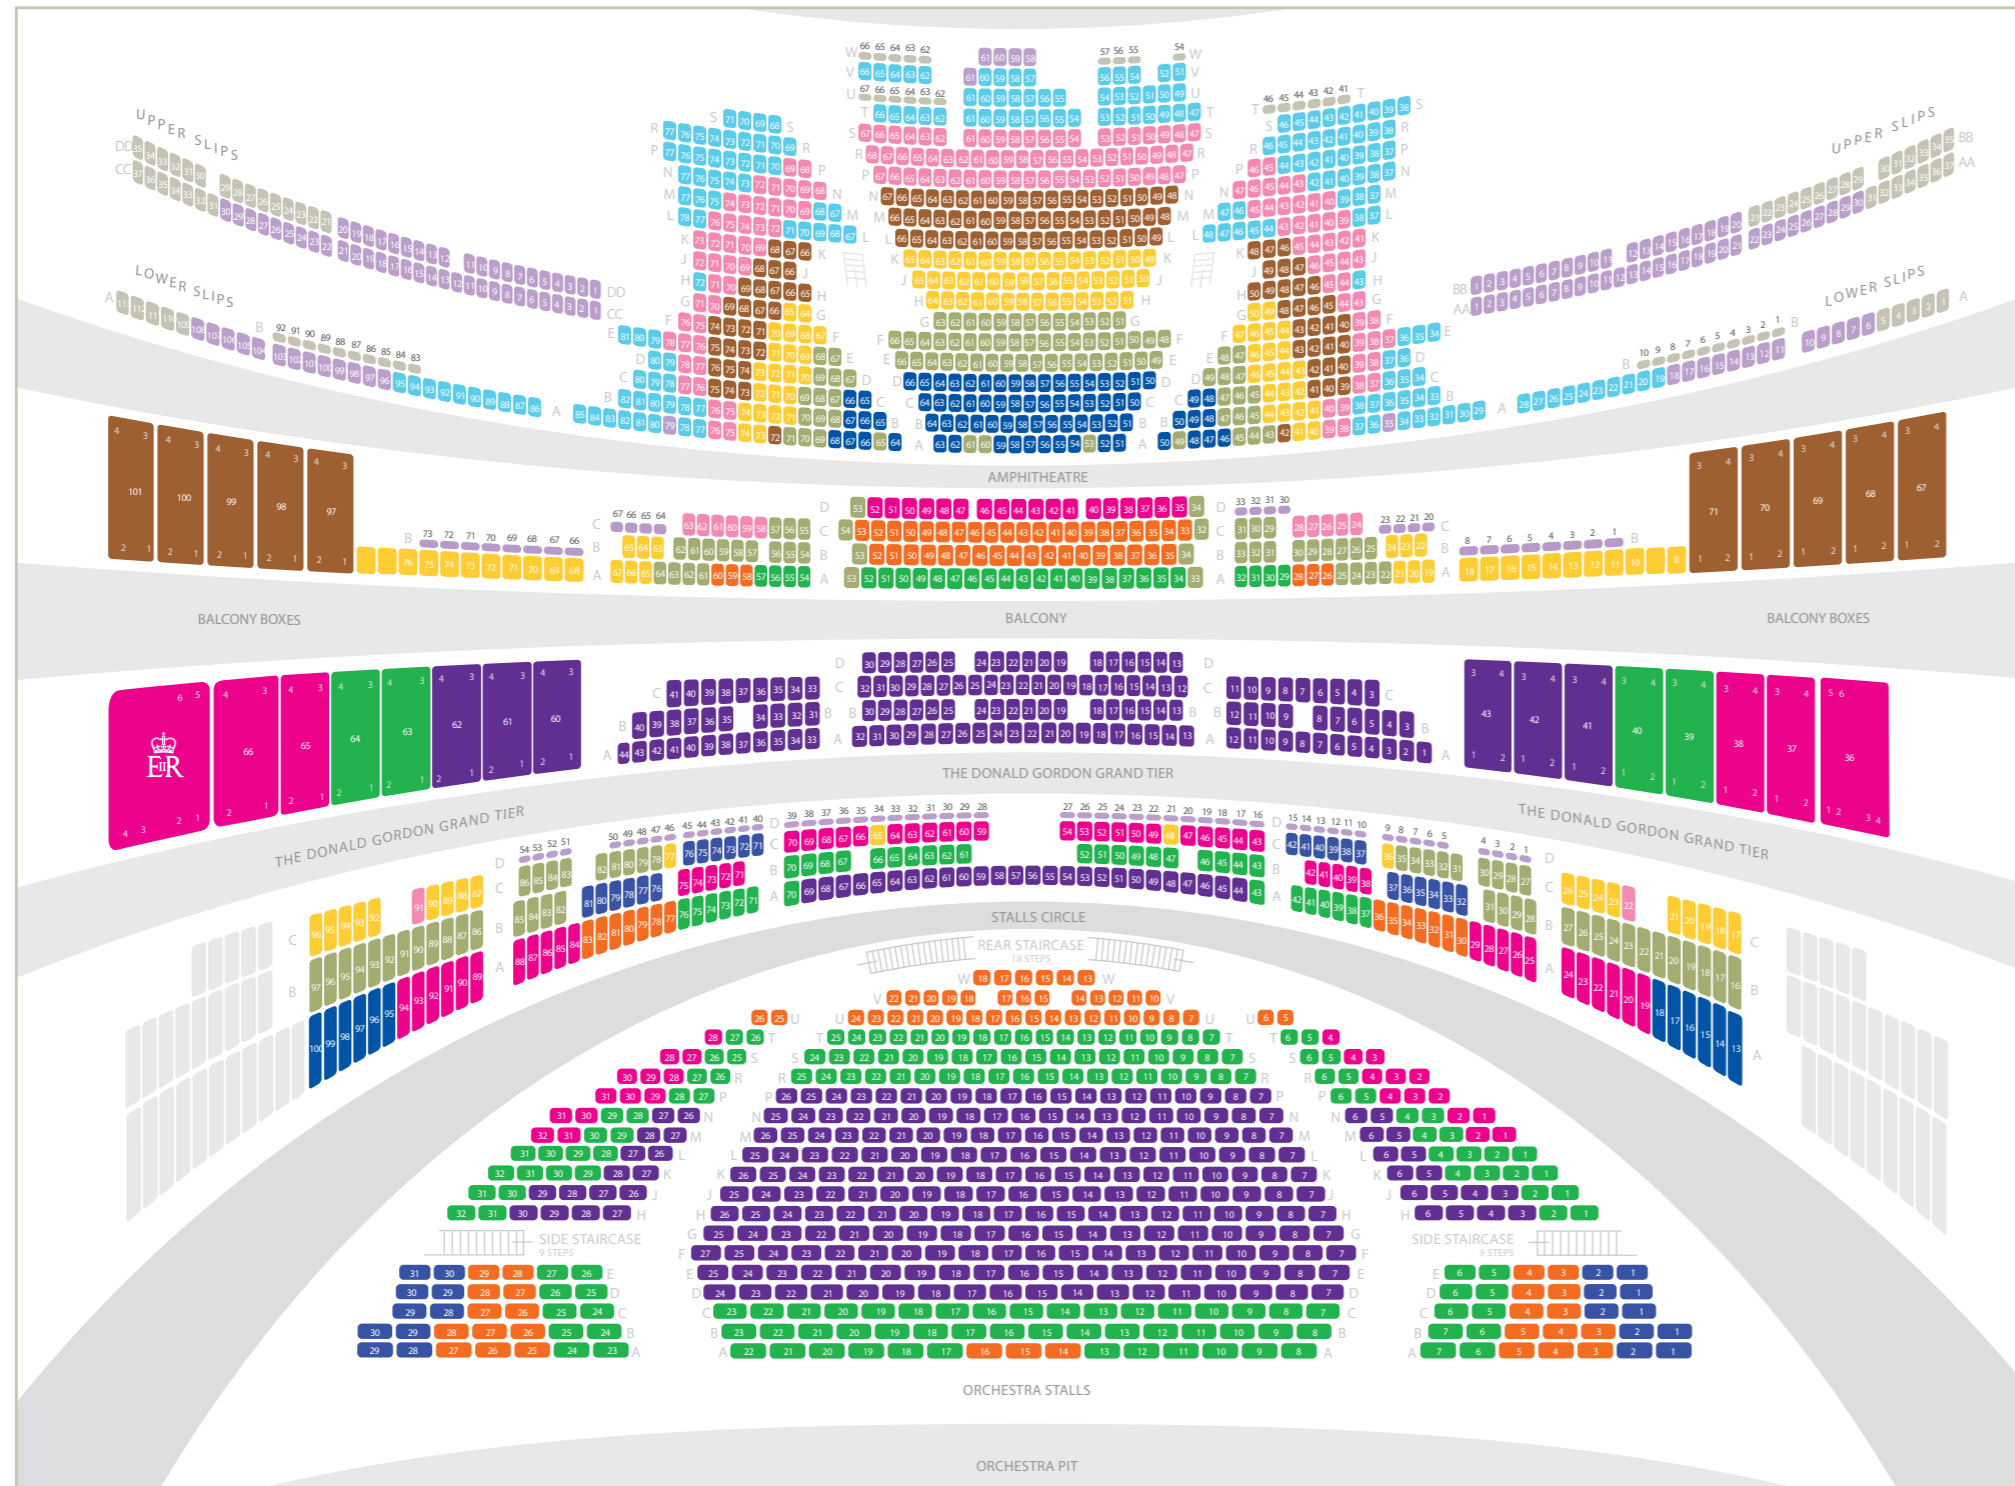

ROYAL
OPERA
HOUSE

WINTER SEASON 2019/20

CONTENTS

- 1 LA TRAVIATA, OTELLO, LA BOHÈME
- 2 ONEGIN
- 3 ALICE'S ADVENTURES UNDER GROUND
- 4 NEW MARSTON / NEW SCARLETT
- 5 FIDELIO
- 6 SWAN LAKE

LA TRAVIATA, OTELLO, LA BOHÈME

TICKET INFORMATION

LA TRAVIATA 17 | 21 | 24* | 27 December

6 | 8 | 13 | 22 | 25** | 27 | 28 | 30** January

1§** February

14 | 16 | 19 | 21 | 23 March

OTELLO 9 | 13 | 16 | 19 | 22* December

LA BOHÈME 10 | 14 | 17 | 20 | 23 | 29 | 31 January

3 | 5 | 7* | 11 | 13 February

TICKETS £11-£230

LA TRAVIATA,
OTELLO

LA BOHÈME

* Matinee performance

** Matinee and evening performance

§ Sign-language interpreted

ONEGIN

TICKET INFORMATION

18** | 21 | 24 January

7 | 8 | 12 | 21 | 22 | 24 | 27 | 29 February

TICKETS £5-£110

* Matinee performance

** Matinee and evening performance

§ Sign-language interpreted

ALICE'S ADVENTURES UNDER GROUND