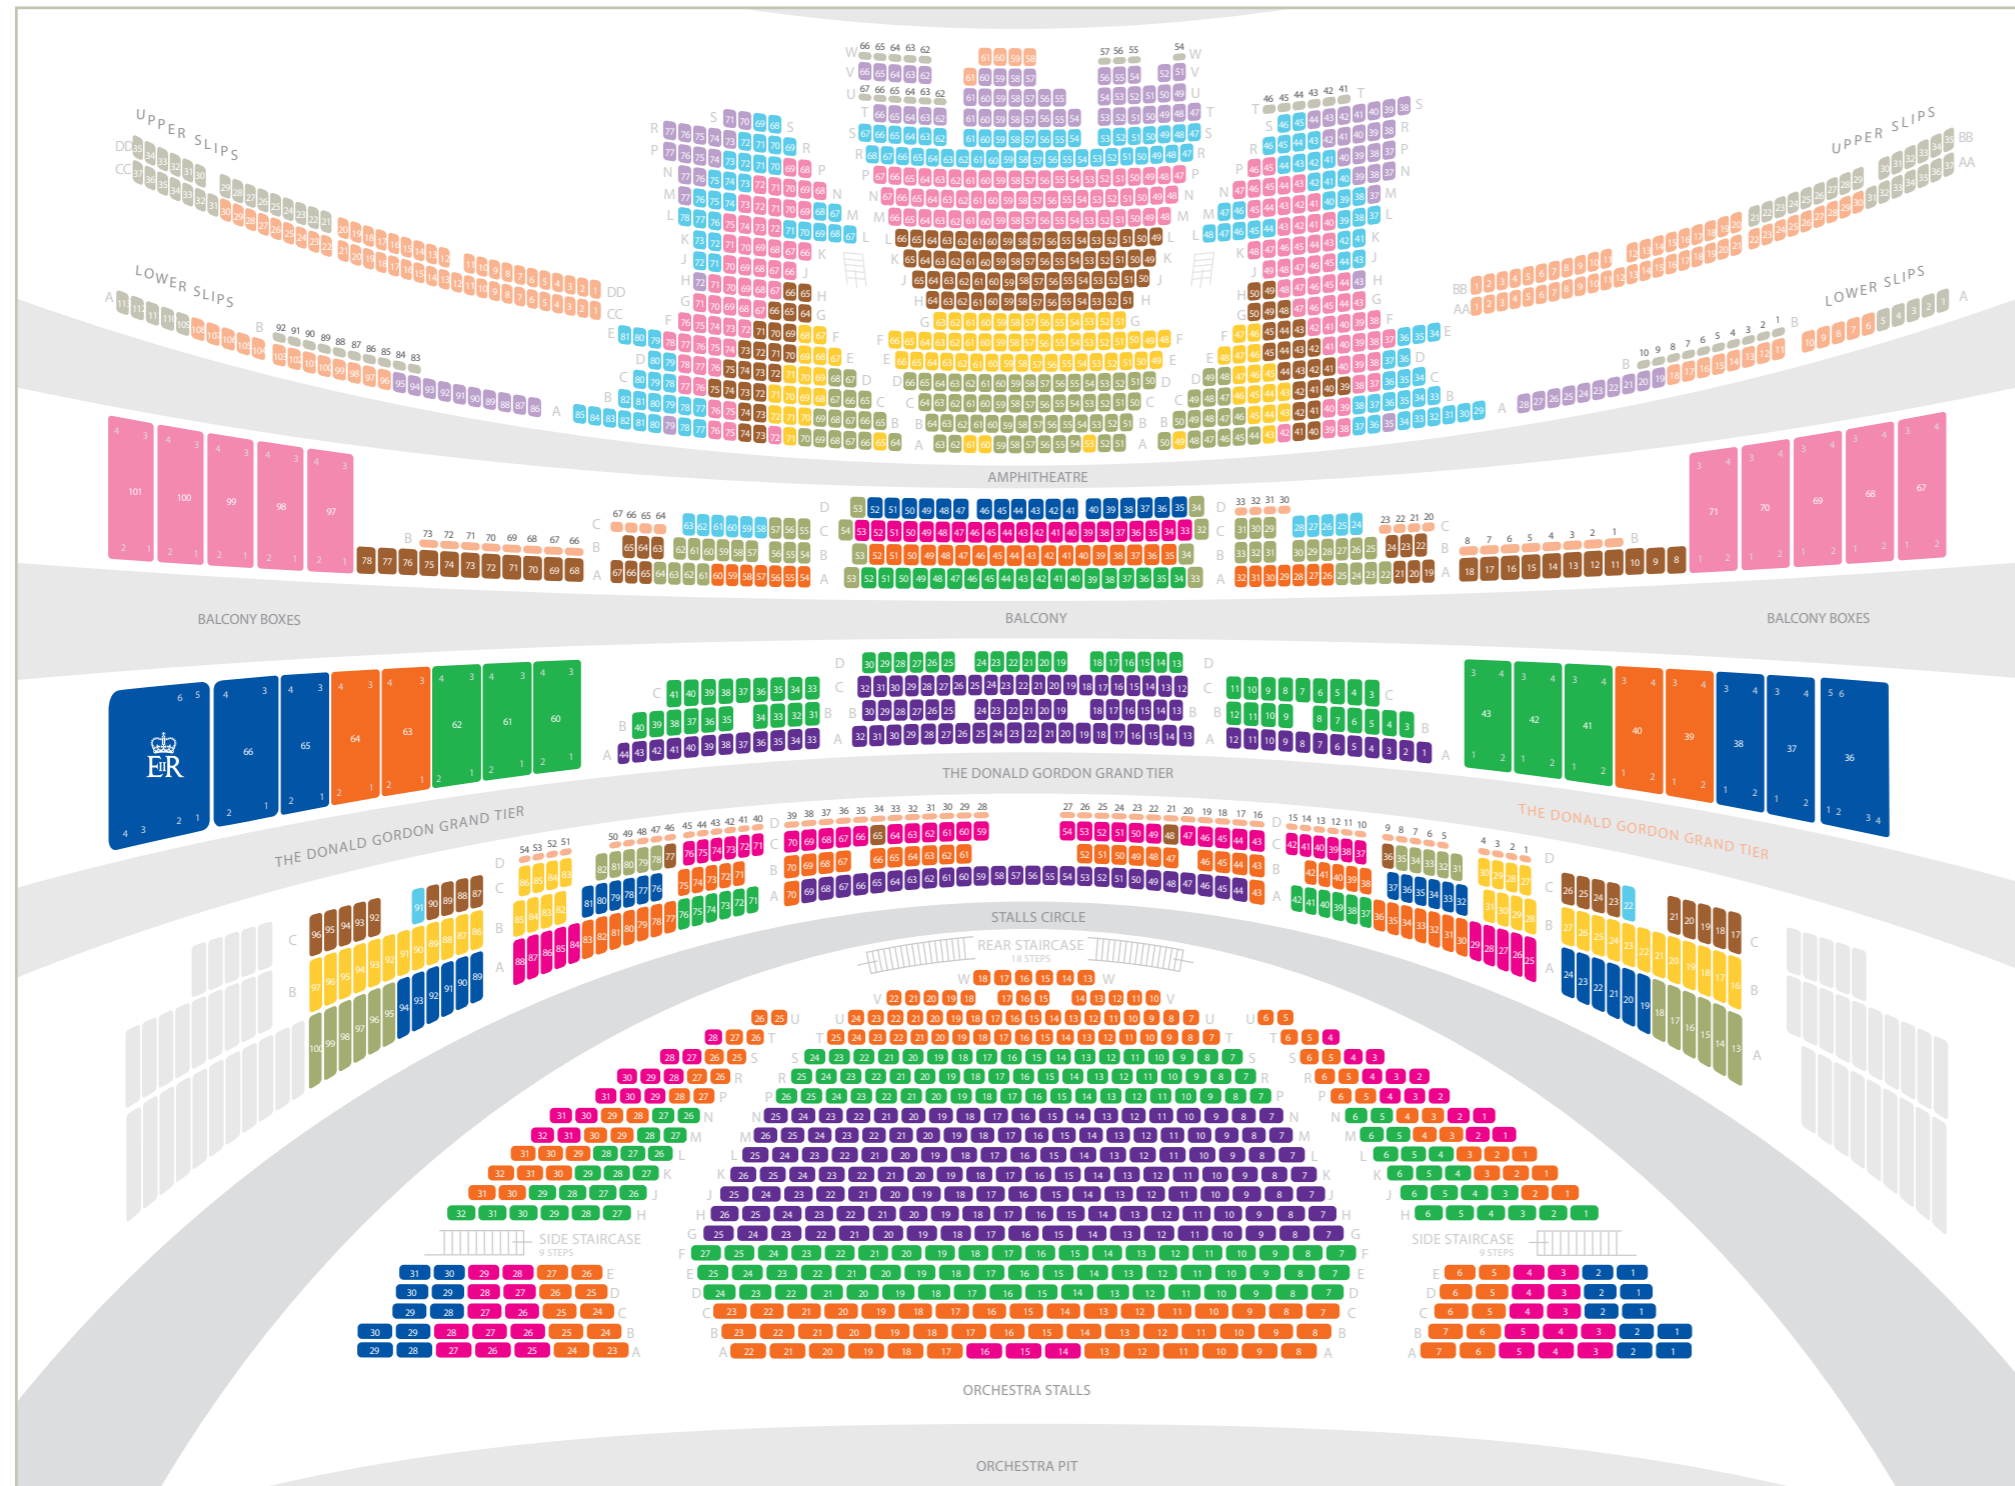

SWAN LAKE

TICKET INFORMATION

5 | 6* | 10 | 11 | 12 | 18 | 20 | 22* | 25 | 26 | 28 | 31 March

1 | 8 | 13** | 15 | 22 | 28 April

1 | 9 | 16** May