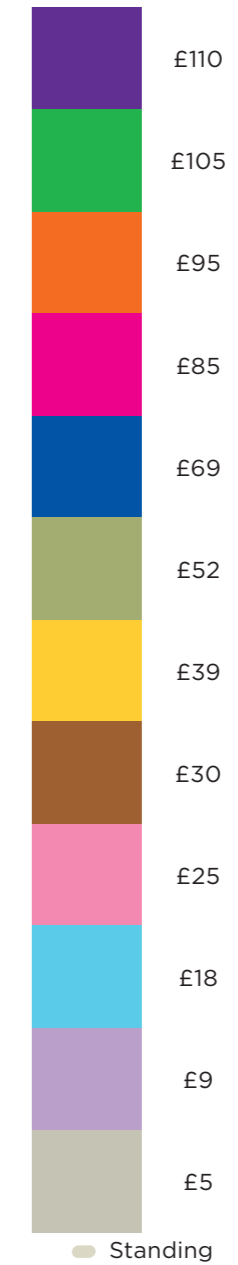

TICKETS £5-£110

* Matinee performance

** Matinee and evening performance

§ Sign-language interpreted