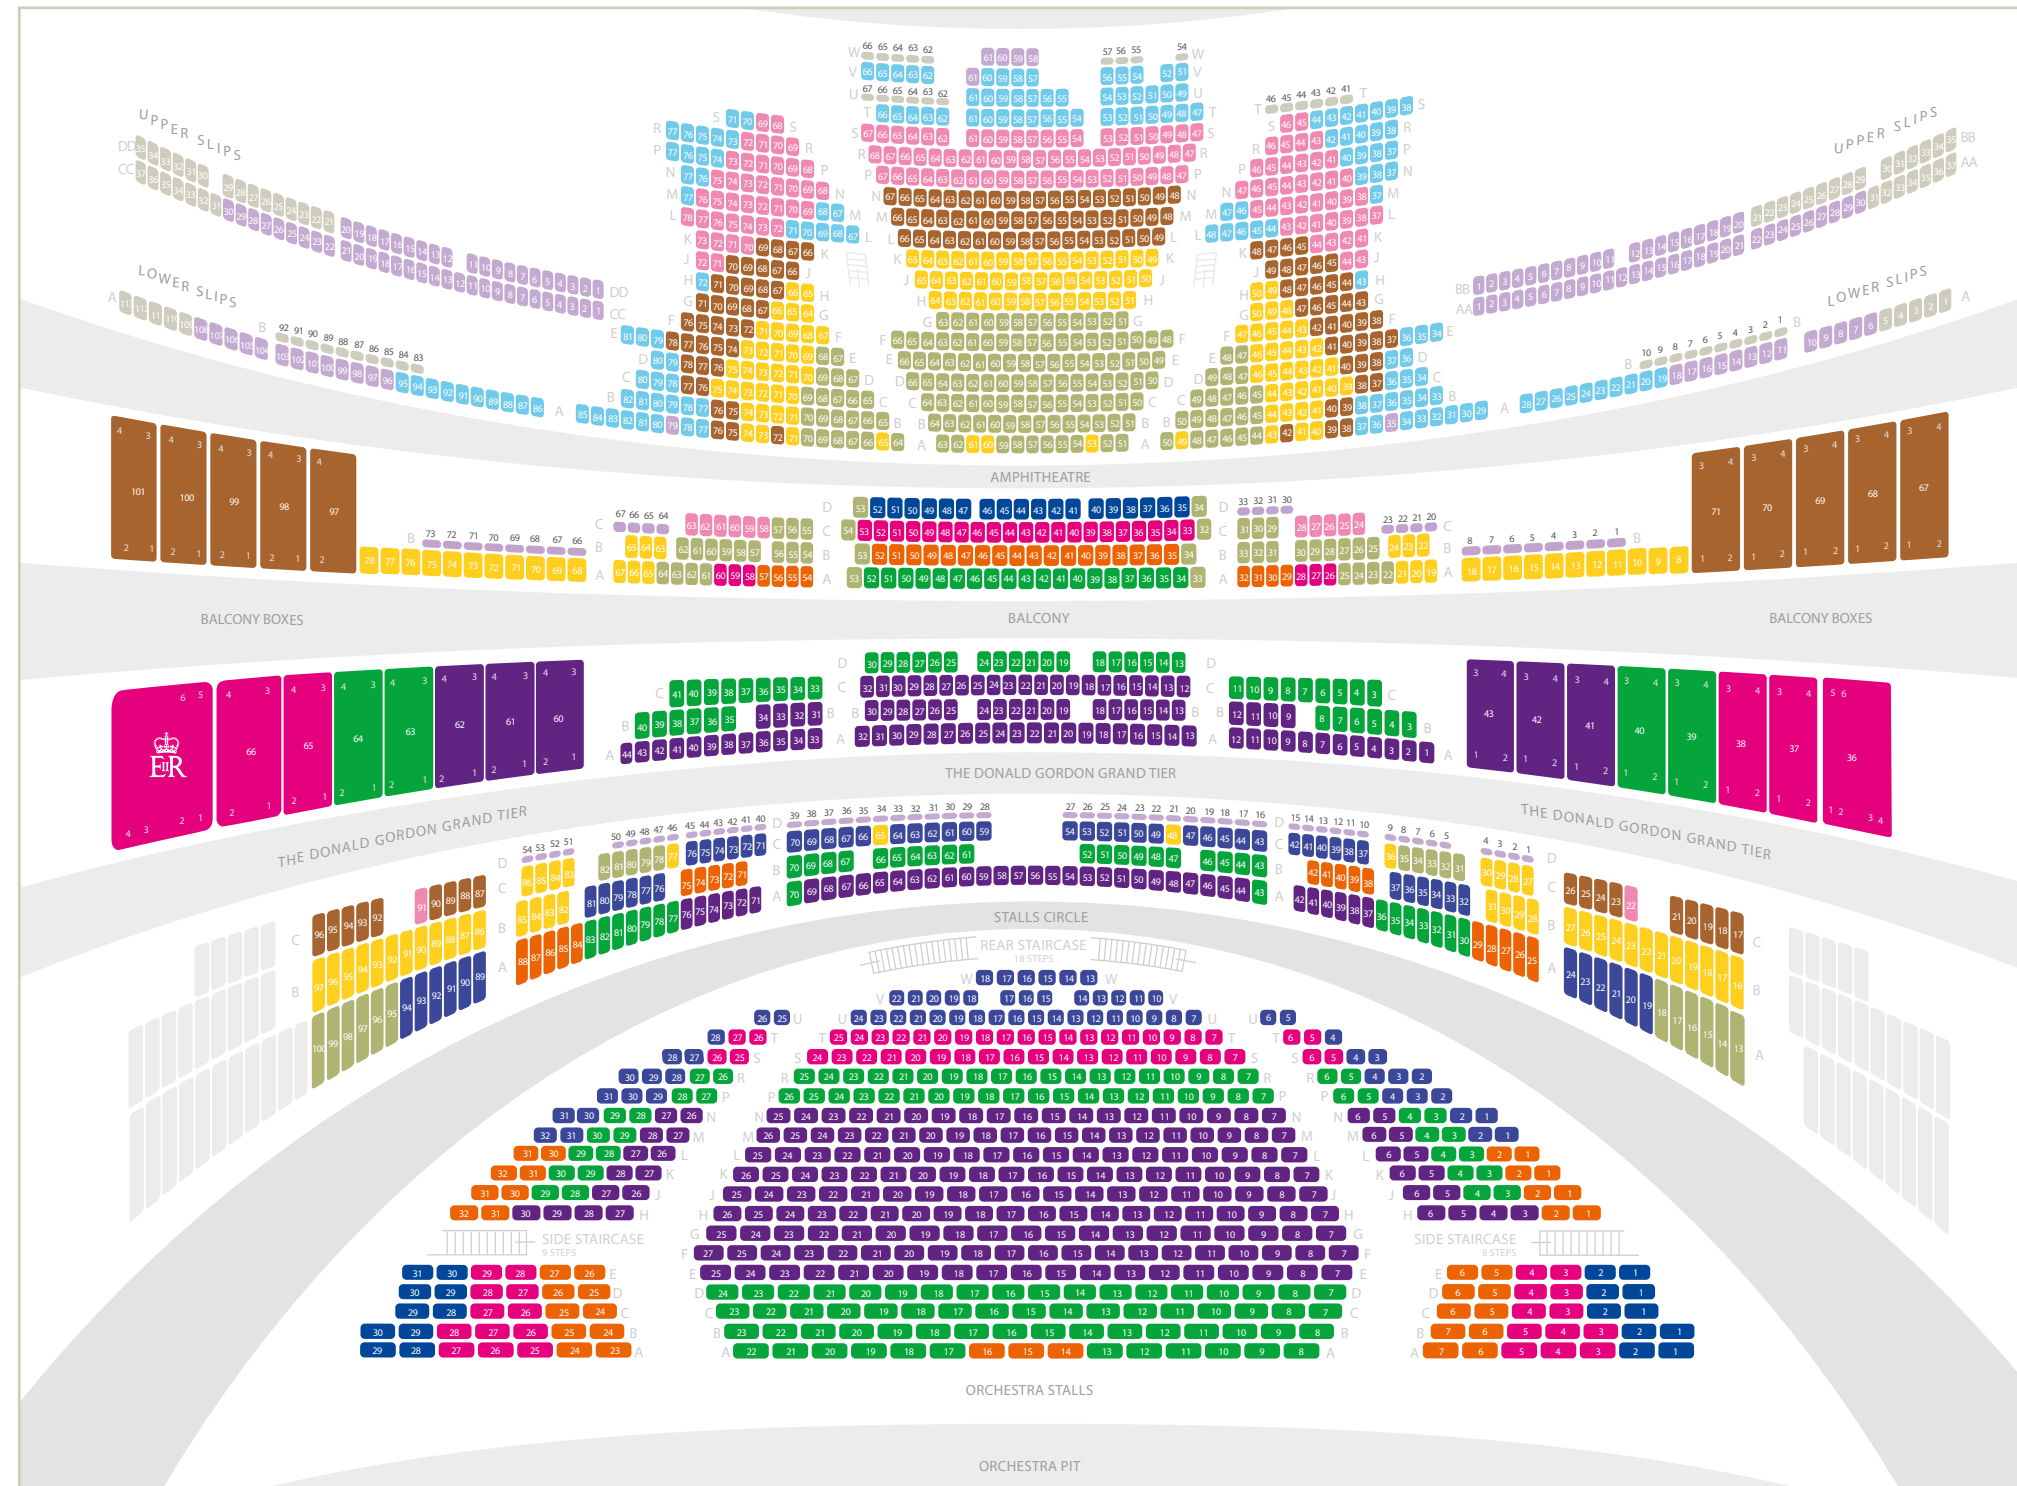

ROYAL
OPERA
HOUSE

SPRING SEASON 2019/20

CONTENTS

- 3 LA BOHÈME
- 4 JENŮFA
- 5 LIVE FIRE EXERCISE / PRODIGAL SON
/ CORYBANTIC GAMES
- 6 CAVALLERIA RUSTICANA / PAGLIACCI
- 7 TRISTAN UND ISOLDE
- 8 THE DANTE PROJECT
- 9 ELEKTRA

LA BOHÈME

TICKET INFORMATION

10 | 14 | 17 | 20 | 23 | 29 | 31 January

3 | 5 | 7* | 11 | 13 February

12 | 15 | 19 | 22 | 25 | 27 May

TICKETS £11-£230

Call **020 7304 4000/4004** | Book online at **roh.org.uk**

* Matinee performance

JENŮFA

TICKET INFORMATION

24 | 27 | 30 March

3 | 6 | 9 April

TICKETS £6-£125

Call **020 7304 4000/4004** | Book online at **roh.org.uk**

LIVE FIRE EXERCISE / PRODIGAL SON / CORYBANTIC GAMES

TICKET INFORMATION

2 | 4 | 7 | 16 | 17 | 20 April

TICKETS £3-£60

Call **020 7304 4000/4004** | Book online at **roh.org.uk**

CAVALLERIA RUSTICANA / PAGLIACCI

TICKET INFORMATION

11 | 14 | 18 | 21 | 25 | 29 April