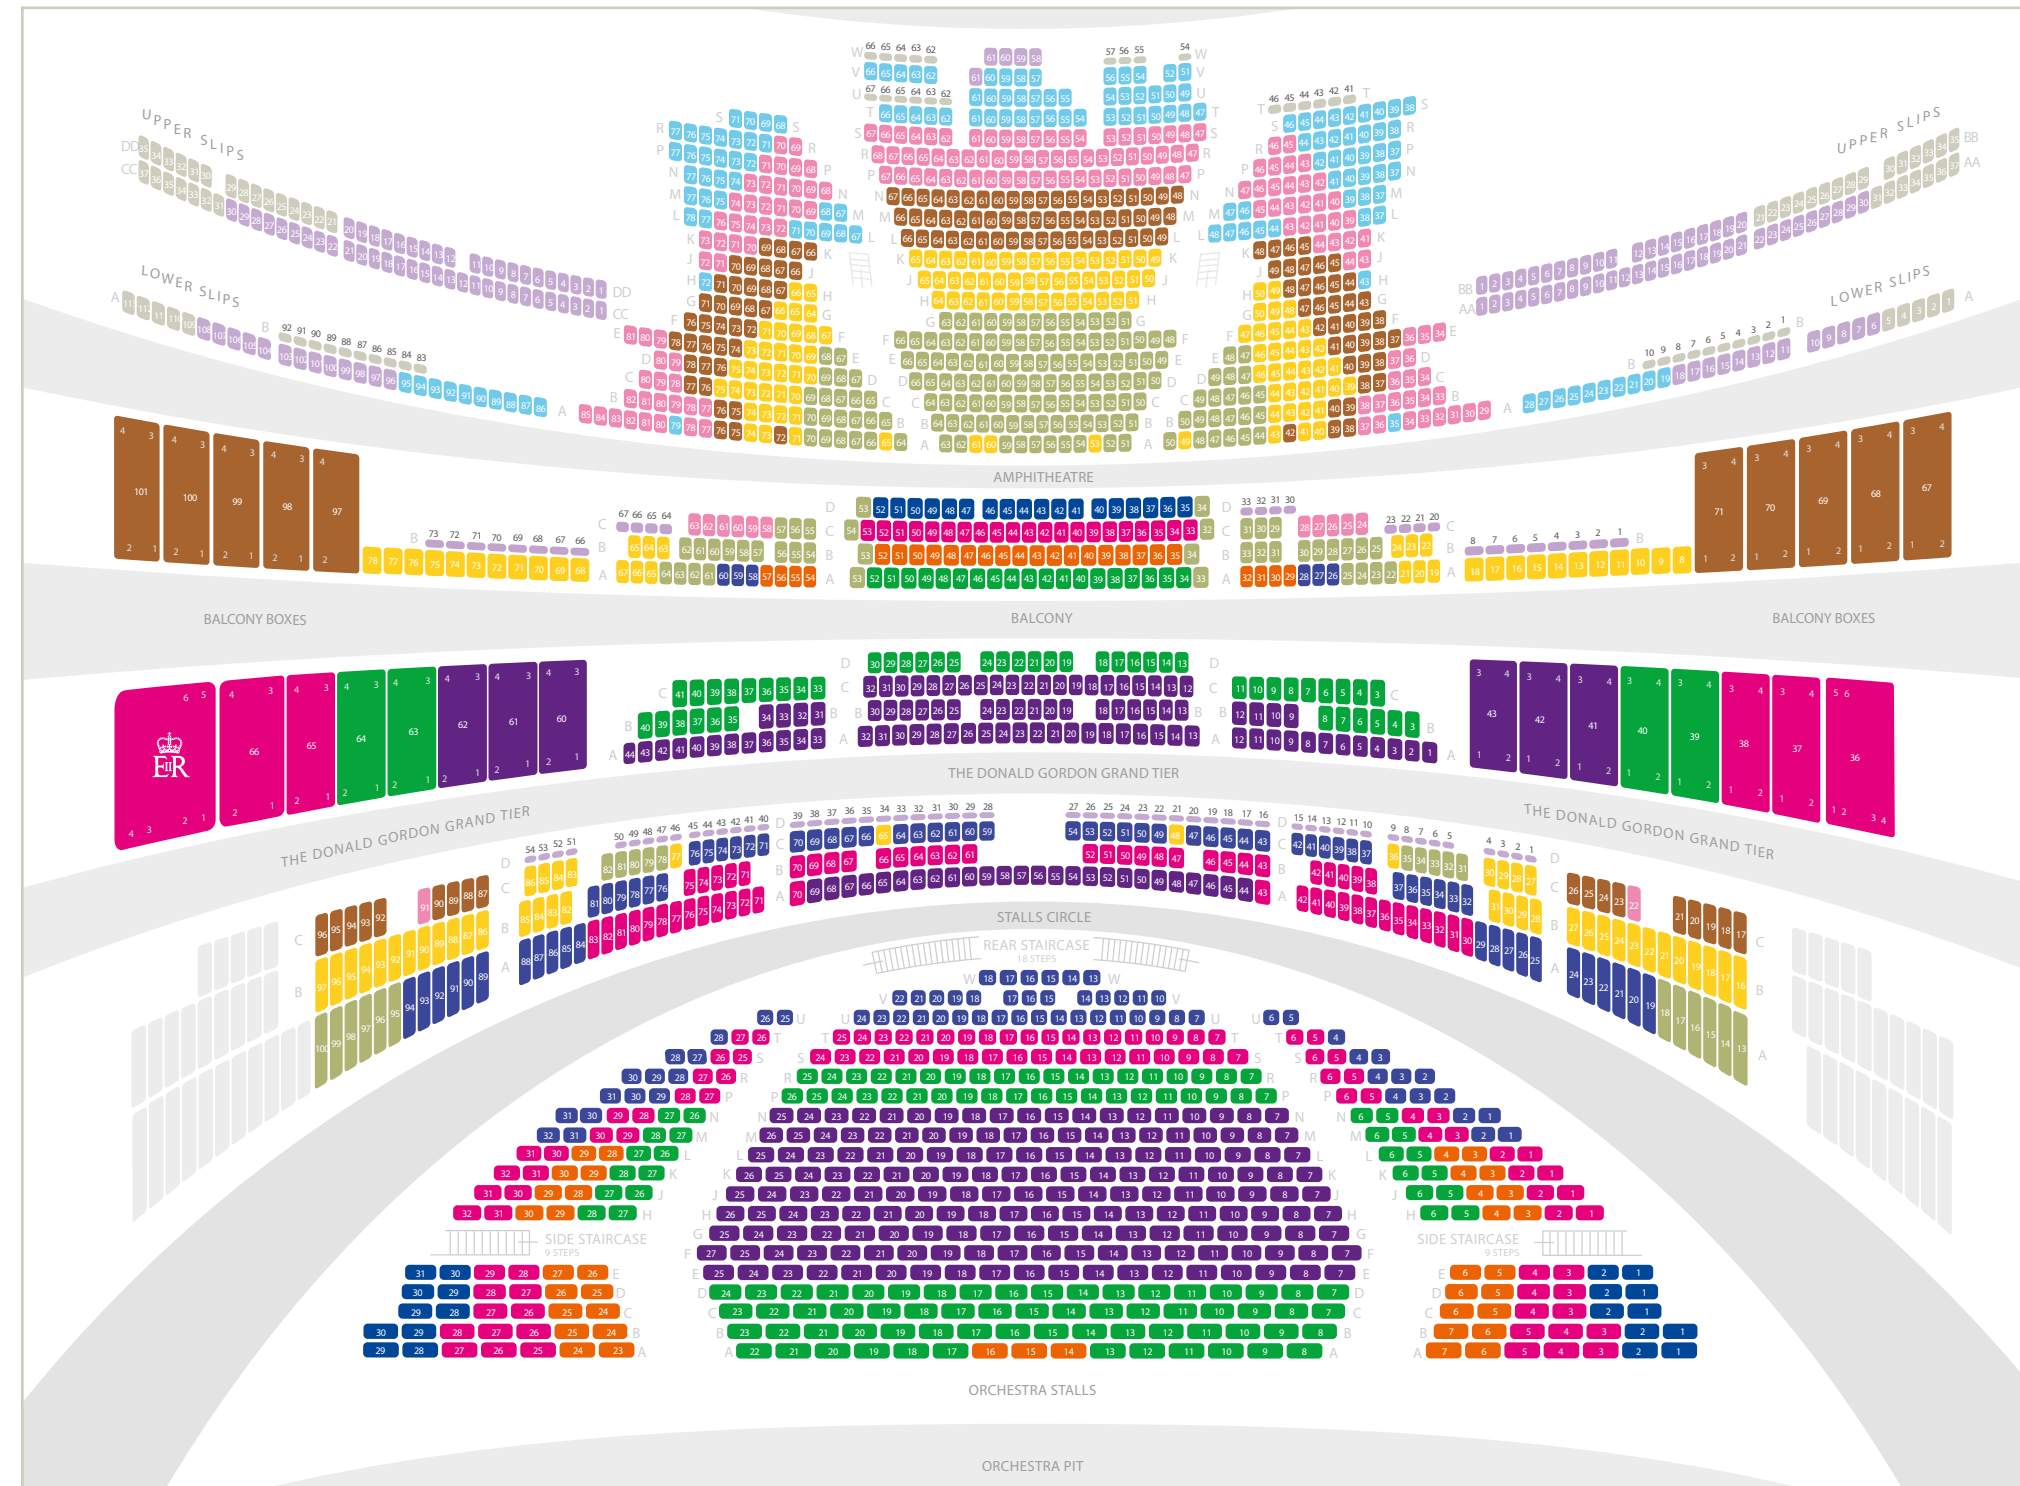

ELEKTRA

TICKET INFORMATION

29 May

2 | 5 | 8 | 12 | 15 | 18 June