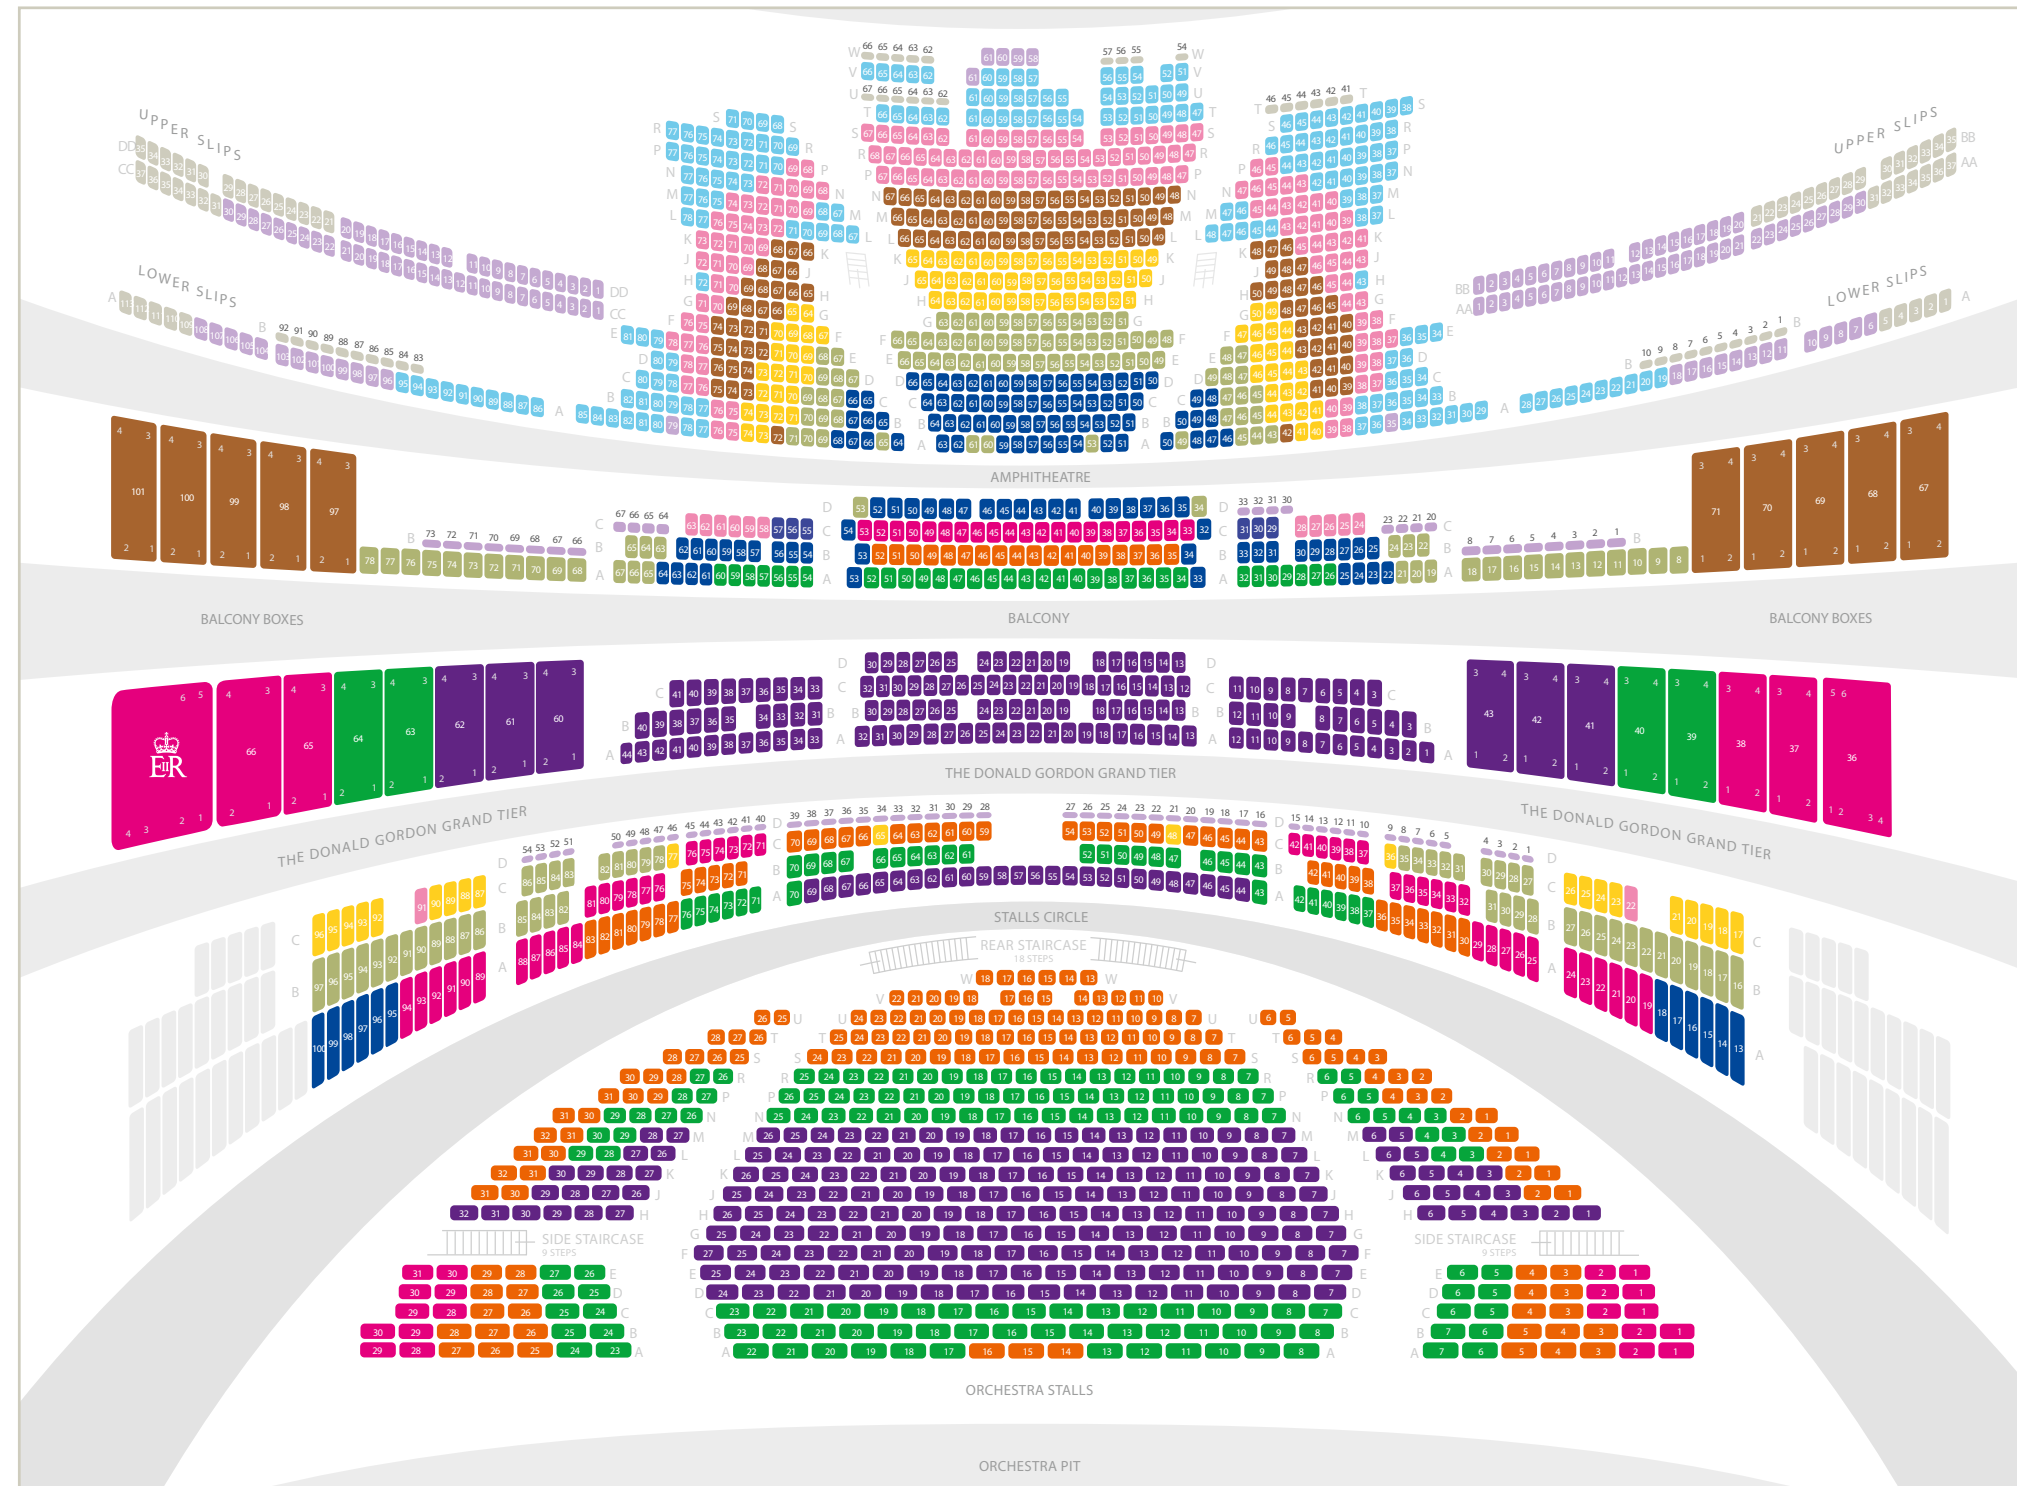

TICKET INFORMATION

2 | 4 | 7 | 16 | 17 | 20 April

TICKETS £3-£60

Call **020 7304 4000/4004** | Book online at **roh.org.uk**

CAVALLERIA RUSTICANA / PAGLIACCI

TICKET INFORMATION

11 | 14 | 18 | 21 | 25 | 29 April

2 May

TICKETS £11-£195

Call **020 7304 4000/4004** | Book online at **roh.org.uk**

TRISTAN UND ISOLDE

TICKET INFORMATION

27 | 30 April

3* | 8 | 11 May

TICKETS £11-£225

Call **020 7304 4000/4004** | Book online at **roh.org.uk**

* Matinee performance

THE DANTE PROJECT

TICKET INFORMATION

6 | 7 | 13 | 14 | 21*** | 23 | 26 | 28 | 30 May

1 June

TICKETS £4-£90

Call **020 7304 4000/4004** | Book online at **roh.org.uk**