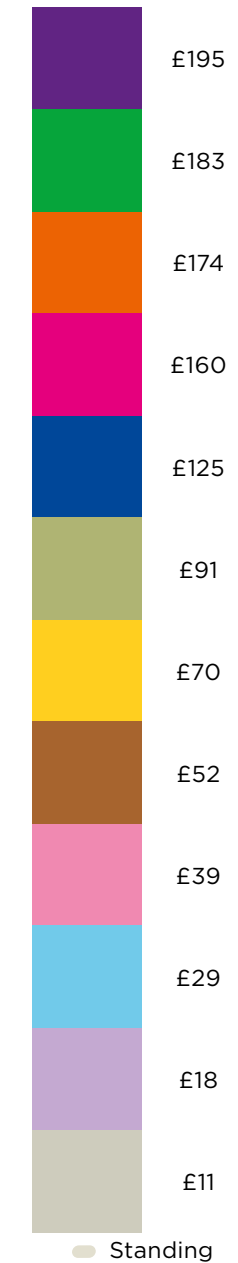

TICKETS £11-£195

Call **020 7304 4000/4004** | Book online at **roh.org.uk**