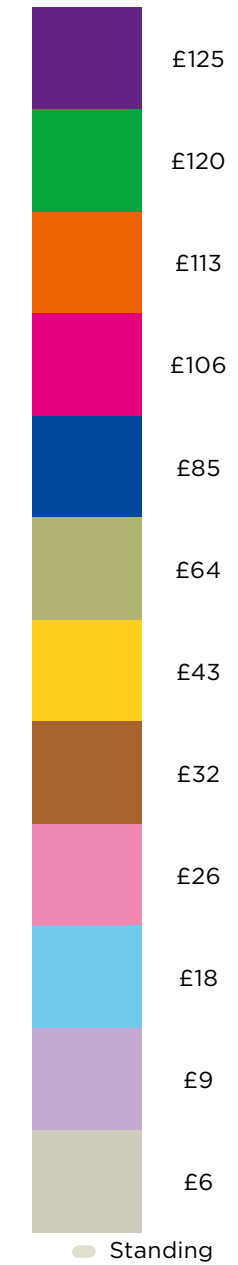

ROYAL
OPERA
HOUSE

SPRING SEASON 2019/20

CONTENTS

- 3 LA BOHÈME
- 4 JENŮFA
- 5 LIVE FIRE EXERCISE / PRODIGAL SON
/ CORYBANTIC GAMES
- 6 CAVALLERIA RUSTICANA / PAGLIACCI
- 7 TRISTAN UND ISOLDE
- 8 THE DANTE PROJECT
- 9 ELEKTRA

LA BOHÈME

TICKET INFORMATION

10 | 14 | 17 | 20 | 23 | 29 | 31 January

3 | 5 | 7* | 11 | 13 February

12 | 15 | 19 | 22 | 25 | 27 May

TICKETS £11-£230

Call **020 7304 4000/4004** | Book online at **roh.org.uk**

* Matinee performance

JENŮFA

TICKET INFORMATION

24 | 27 | 30 March

3 | 6 | 9 April

TICKETS £6-£125

Call **020 7304 4000/4004** | Book online at **roh.org.uk**

LIVE FIRE EXERCISE / PRODIGAL SON / CORYBANTIC GAMES

TICKET INFORMATION

2 | 4 | 7 | 16 | 17 | 20 April

TICKETS £3-£60

Call **020 7304 4000/4004** | Book online at **roh.org.uk**

CAVALLERIA RUSTICANA / PAGLIACCI

TICKET INFORMATION

11 | 14 | 18 | 21 | 25 | 29 April