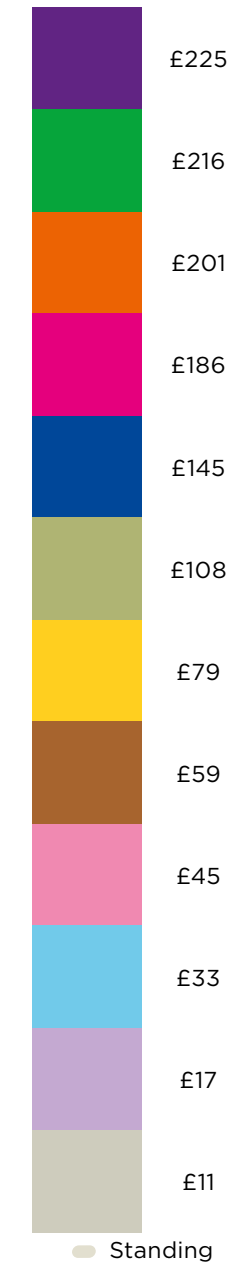

TICKETS £11-£225

Call **020 7304 4000/4004** | Book online at **roh.org.uk**

* Matinee performance