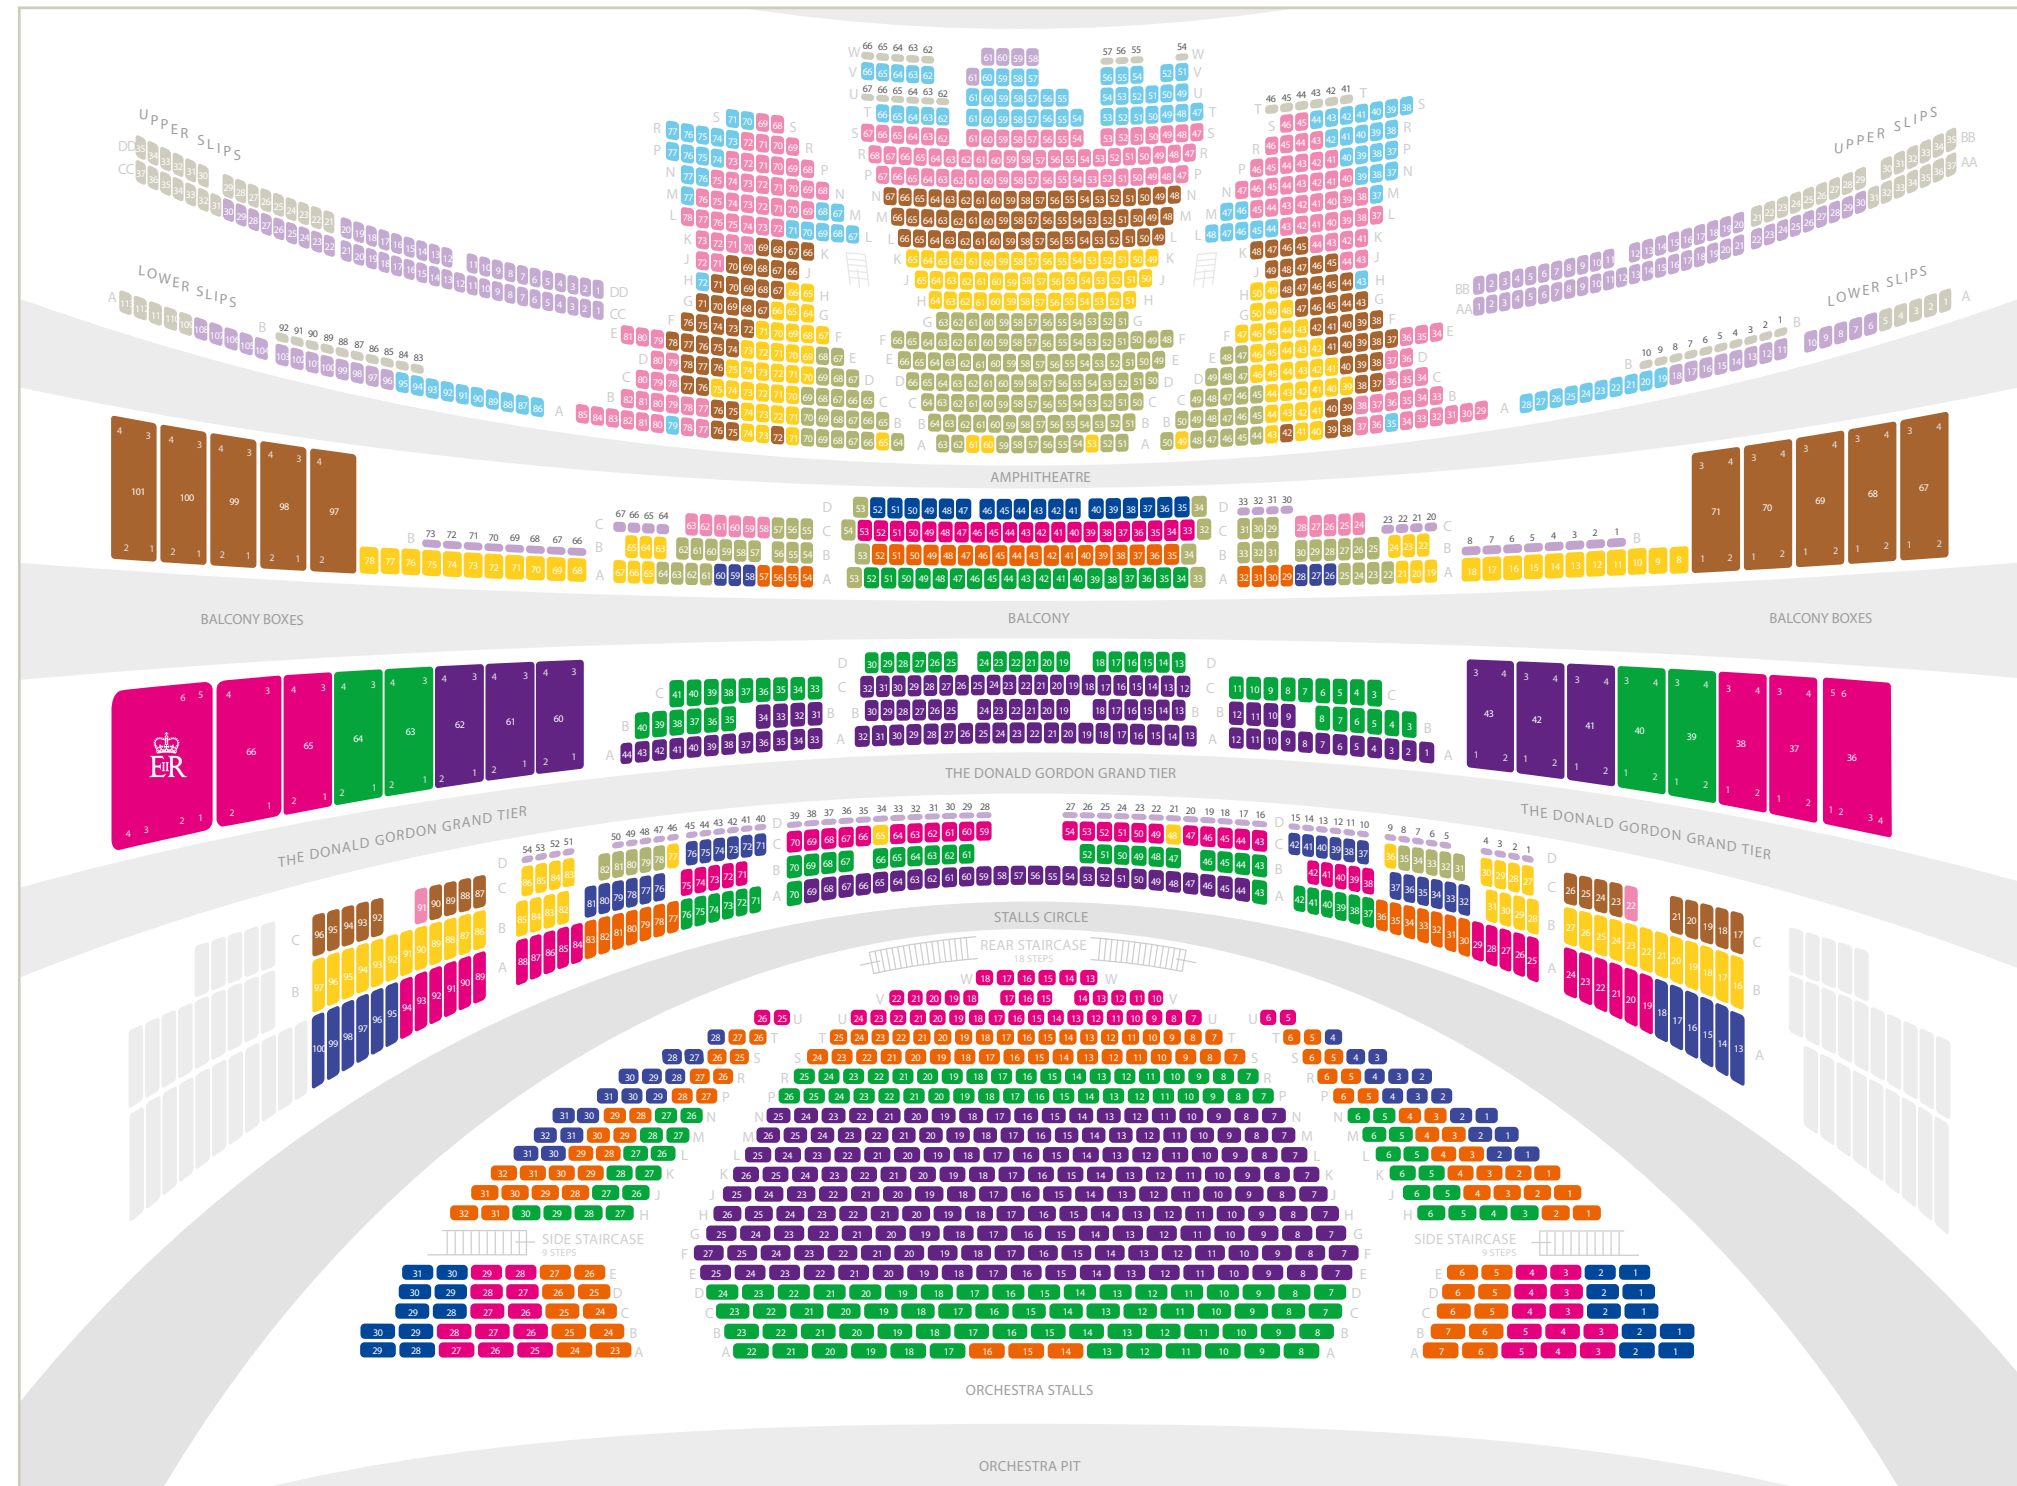

CAVALLERIA RUSTICANA / PAGLIACCI

TICKET INFORMATION

11 | 14 | 18 | 21 | 25 | 29 April

2 May