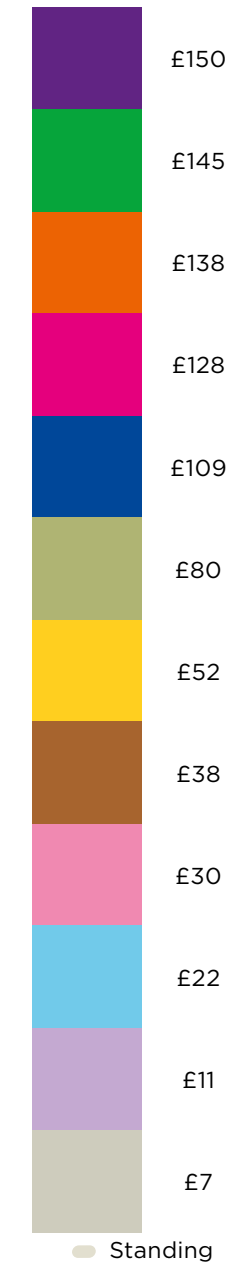

TICKETS £7-£150

Call **020 7304 4000/4004** | Book online at **roh.org.uk**