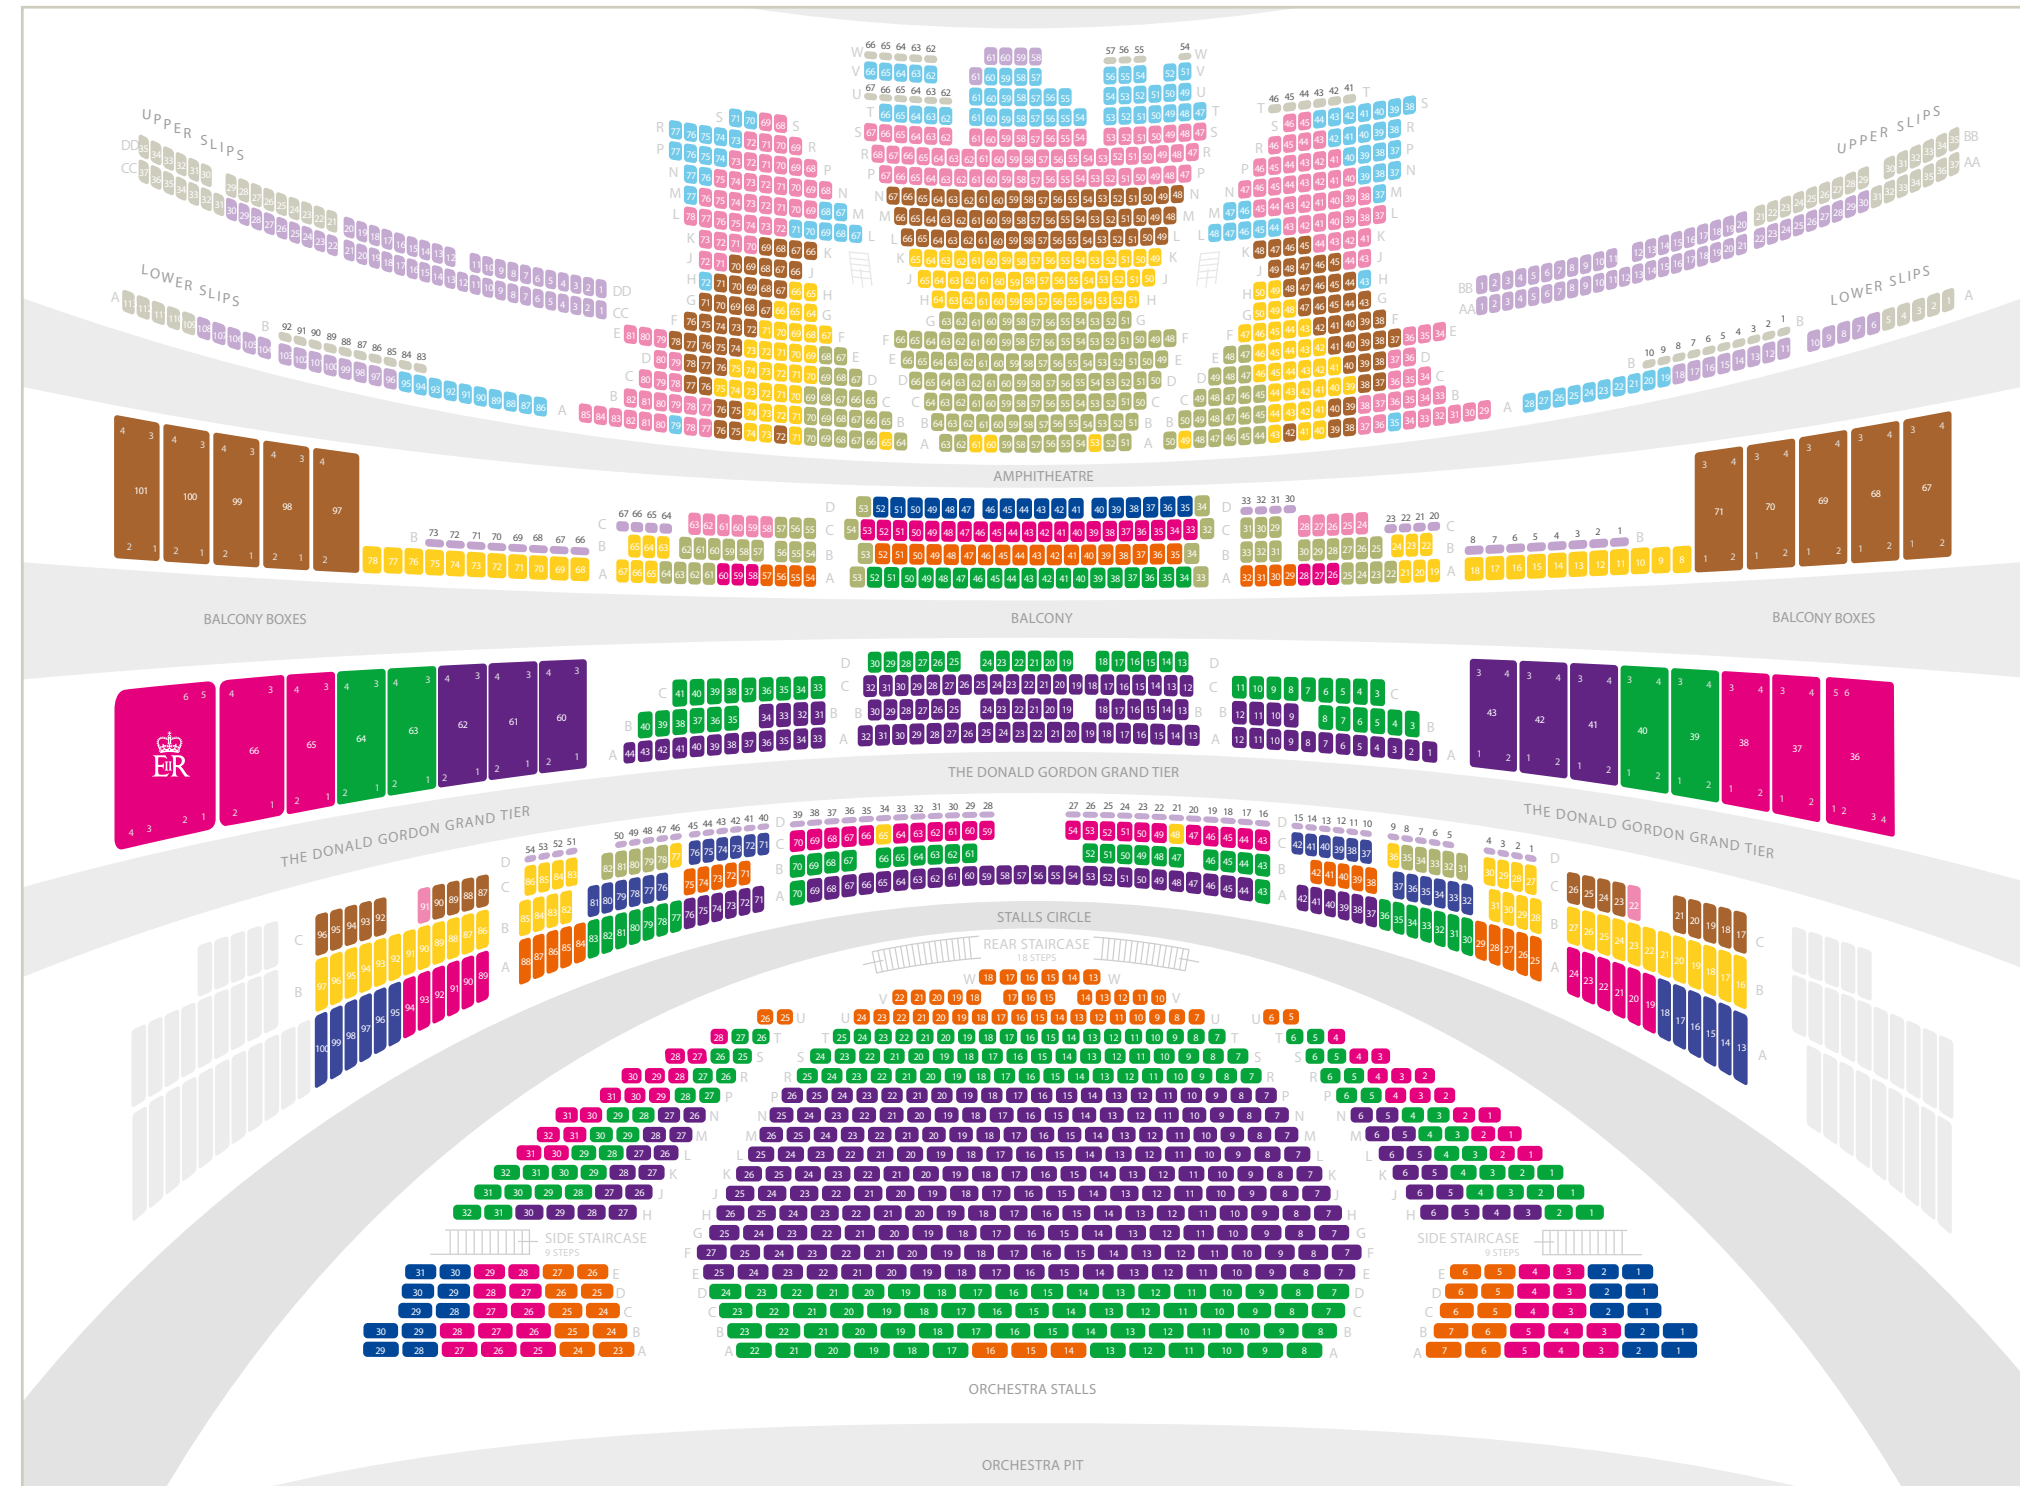

ROYAL
OPERA
HOUSE

SPRING SEASON 2019/20

CONTENTS

- 3 LA BOHÈME
- 4 JENŮFA
- 5 LIVE FIRE EXERCISE / PRODIGAL SON
/ CORYBANTIC GAMES
- 6 CAVALLERIA RUSTICANA / PAGLIACCI
- 7 TRISTAN UND ISOLDE
- 8 THE DANTE PROJECT
- 9 ELEKTRA

LA BOHÈME

TICKET INFORMATION

10 | 14 | 17 | 20 | 23 | 29 | 31 January

3 | 5 | 7* | 11 | 13 February

12 | 15 | 19 | 22 | 25 | 27 May

TICKETS £11-£230

Call **020 7304 4000/4004** | Book online at **roh.org.uk**

* Matinee performance

JENŮFA

TICKET INFORMATION

24 | 27 | 30 March

3 | 6 | 9 April

TICKETS £6-£125

Call **020 7304 4000/4004** | Book online at **roh.org.uk**

LIVE FIRE EXERCISE / PRODIGAL SON / CORYBANTIC GAMES

TICKET INFORMATION

2 | 4 | 7 | 16 | 17 | 20 April

TICKETS £3-£60

Call **020 7304 4000/4004** | Book online at **roh.org.uk**

CAVALLERIA RUSTICANA / PAGLIACCI

TICKET INFORMATION

11 | 14 | 18 | 21 | 25 | 29 April