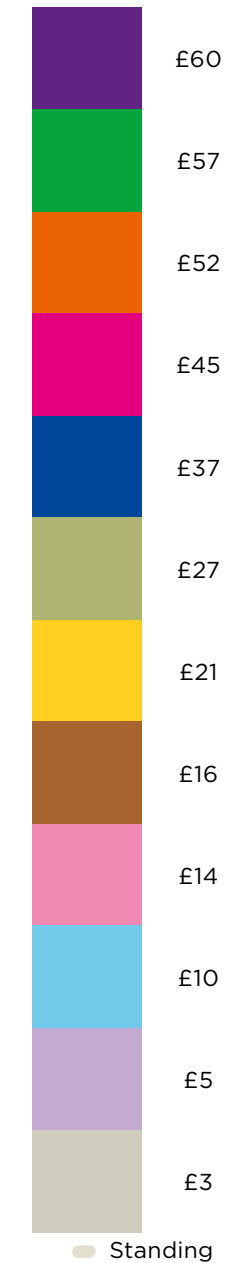

ROYAL
OPERA
HOUSE

SPRING SEASON 2019/20

CONTENTS

- 3 LA BOHÈME
- 4 JENŮFA
- 5 LIVE FIRE EXERCISE / PRODIGAL SON
/ CORYBANTIC GAMES
- 6 CAVALLERIA RUSTICANA / PAGLIACCI
- 7 TRISTAN UND ISOLDE
- 8 THE DANTE PROJECT
- 9 ELEKTRA

LA BOHÈME

TICKET INFORMATION

10 | 14 | 17 | 20 | 23 | 29 | 31 January

3 | 5 | 7* | 11 | 13 February

12 | 15 | 19 | 22 | 25 | 27 May

TICKETS £11-£230

Call **020 7304 4000/4004** | Book online at **roh.org.uk**

* Matinee performance

JENŮFA

TICKET INFORMATION

24 | 27 | 30 March

3 | 6 | 9 April

TICKETS £6-£125

Call **020 7304 4000/4004** | Book online at **roh.org.uk**

LIVE FIRE EXERCISE / PRODIGAL SON / CORYBANTIC GAMES

TICKET INFORMATION

2 | 4 | 7 | 16 | 17 | 20 April

TICKETS £3-£60

Call **020 7304 4000/4004** | Book online at **roh.org.uk**

CAVALLERIA RUSTICANA / PAGLIACCI

TICKET INFORMATION

11 | 14 | 18 | 21 | 25 | 29 April