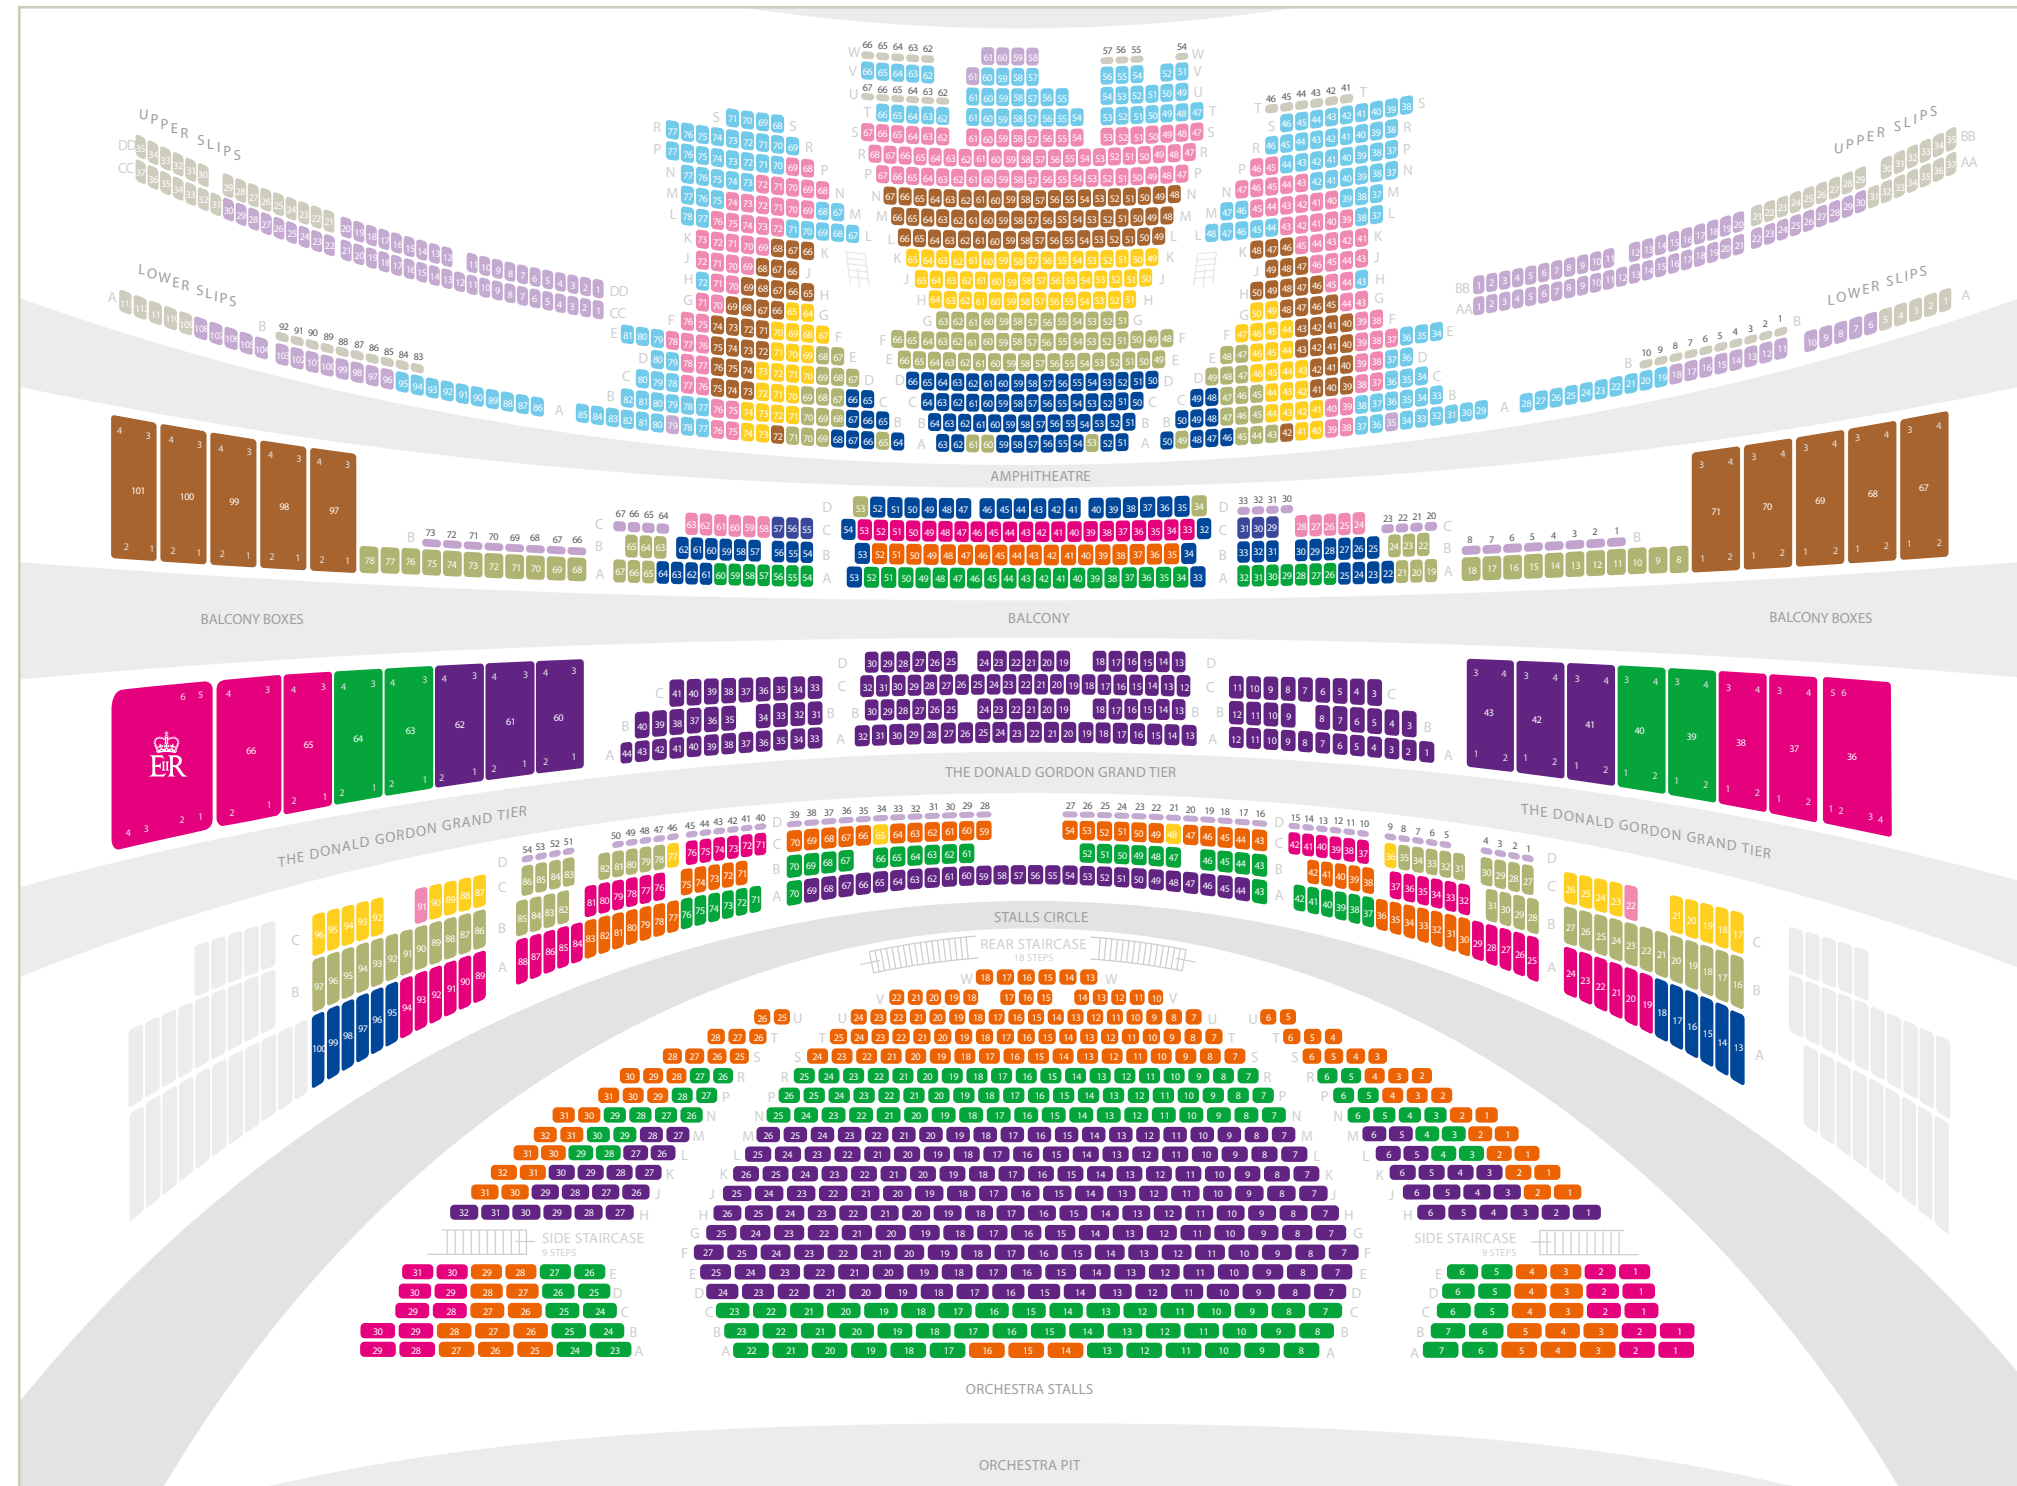

* Matinee performance

JENŮFA

TICKET INFORMATION

24 | 27 | 30 March

3 | 6 | 9 April

TICKETS £6-£125

Call **020 7304 4000/4004** | Book online at **roh.org.uk**

LIVE FIRE EXERCISE / PRODIGAL SON / CORYBANTIC GAMES

TICKET INFORMATION

2 | 4 | 7 | 16 | 17 | 20 April

TICKETS £3-£60

Call **020 7304 4000/4004** | Book online at **roh.org.uk**

CAVALLERIA RUSTICANA / PAGLIACCI

TICKET INFORMATION

11 | 14 | 18 | 21 | 25 | 29 April