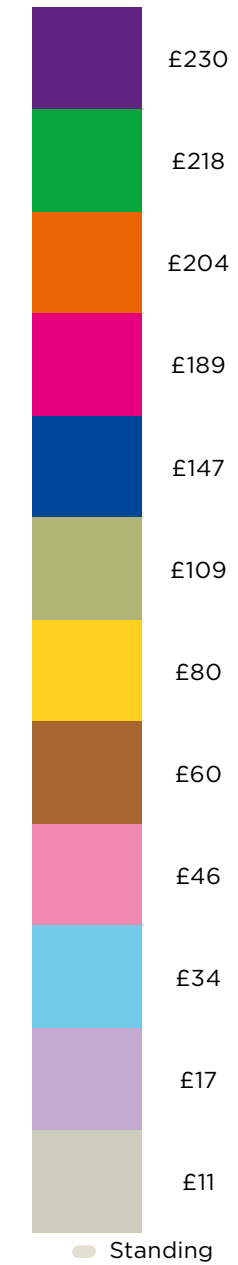

ROYAL
OPERA
HOUSE

SPRING SEASON 2019/20

CONTENTS

- 3 LA BOHÈME
- 4 JENŮFA
- 5 LIVE FIRE EXERCISE / PRODIGAL SON
/ CORYBANTIC GAMES
- 6 CAVALLERIA RUSTICANA / PAGLIACCI
- 7 TRISTAN UND ISOLDE
- 8 THE DANTE PROJECT
- 9 ELEKTRA

LA BOHÈME

TICKET INFORMATION

10 | 14 | 17 | 20 | 23 | 29 | 31 January

3 | 5 | 7* | 11 | 13 February

12 | 15 | 19 | 22 | 25 | 27 May

TICKETS £11-£230

Call **020 7304 4000/4004** | Book online at **roh.org.uk**

* Matinee performance

JENŮFA

TICKET INFORMATION

24 | 27 | 30 March

3 | 6 | 9 April

TICKETS £6-£125

Call **020 7304 4000/4004** | Book online at **roh.org.uk**

LIVE FIRE EXERCISE / PRODIGAL SON / CORYBANTIC GAMES

TICKET INFORMATION

2 | 4 | 7 | 16 | 17 | 20 April

TICKETS £3-£60

Call **020 7304 4000/4004** | Book online at **roh.org.uk**

CAVALLERIA RUSTICANA / PAGLIACCI

TICKET INFORMATION

11 | 14 | 18 | 21 | 25 | 29 April