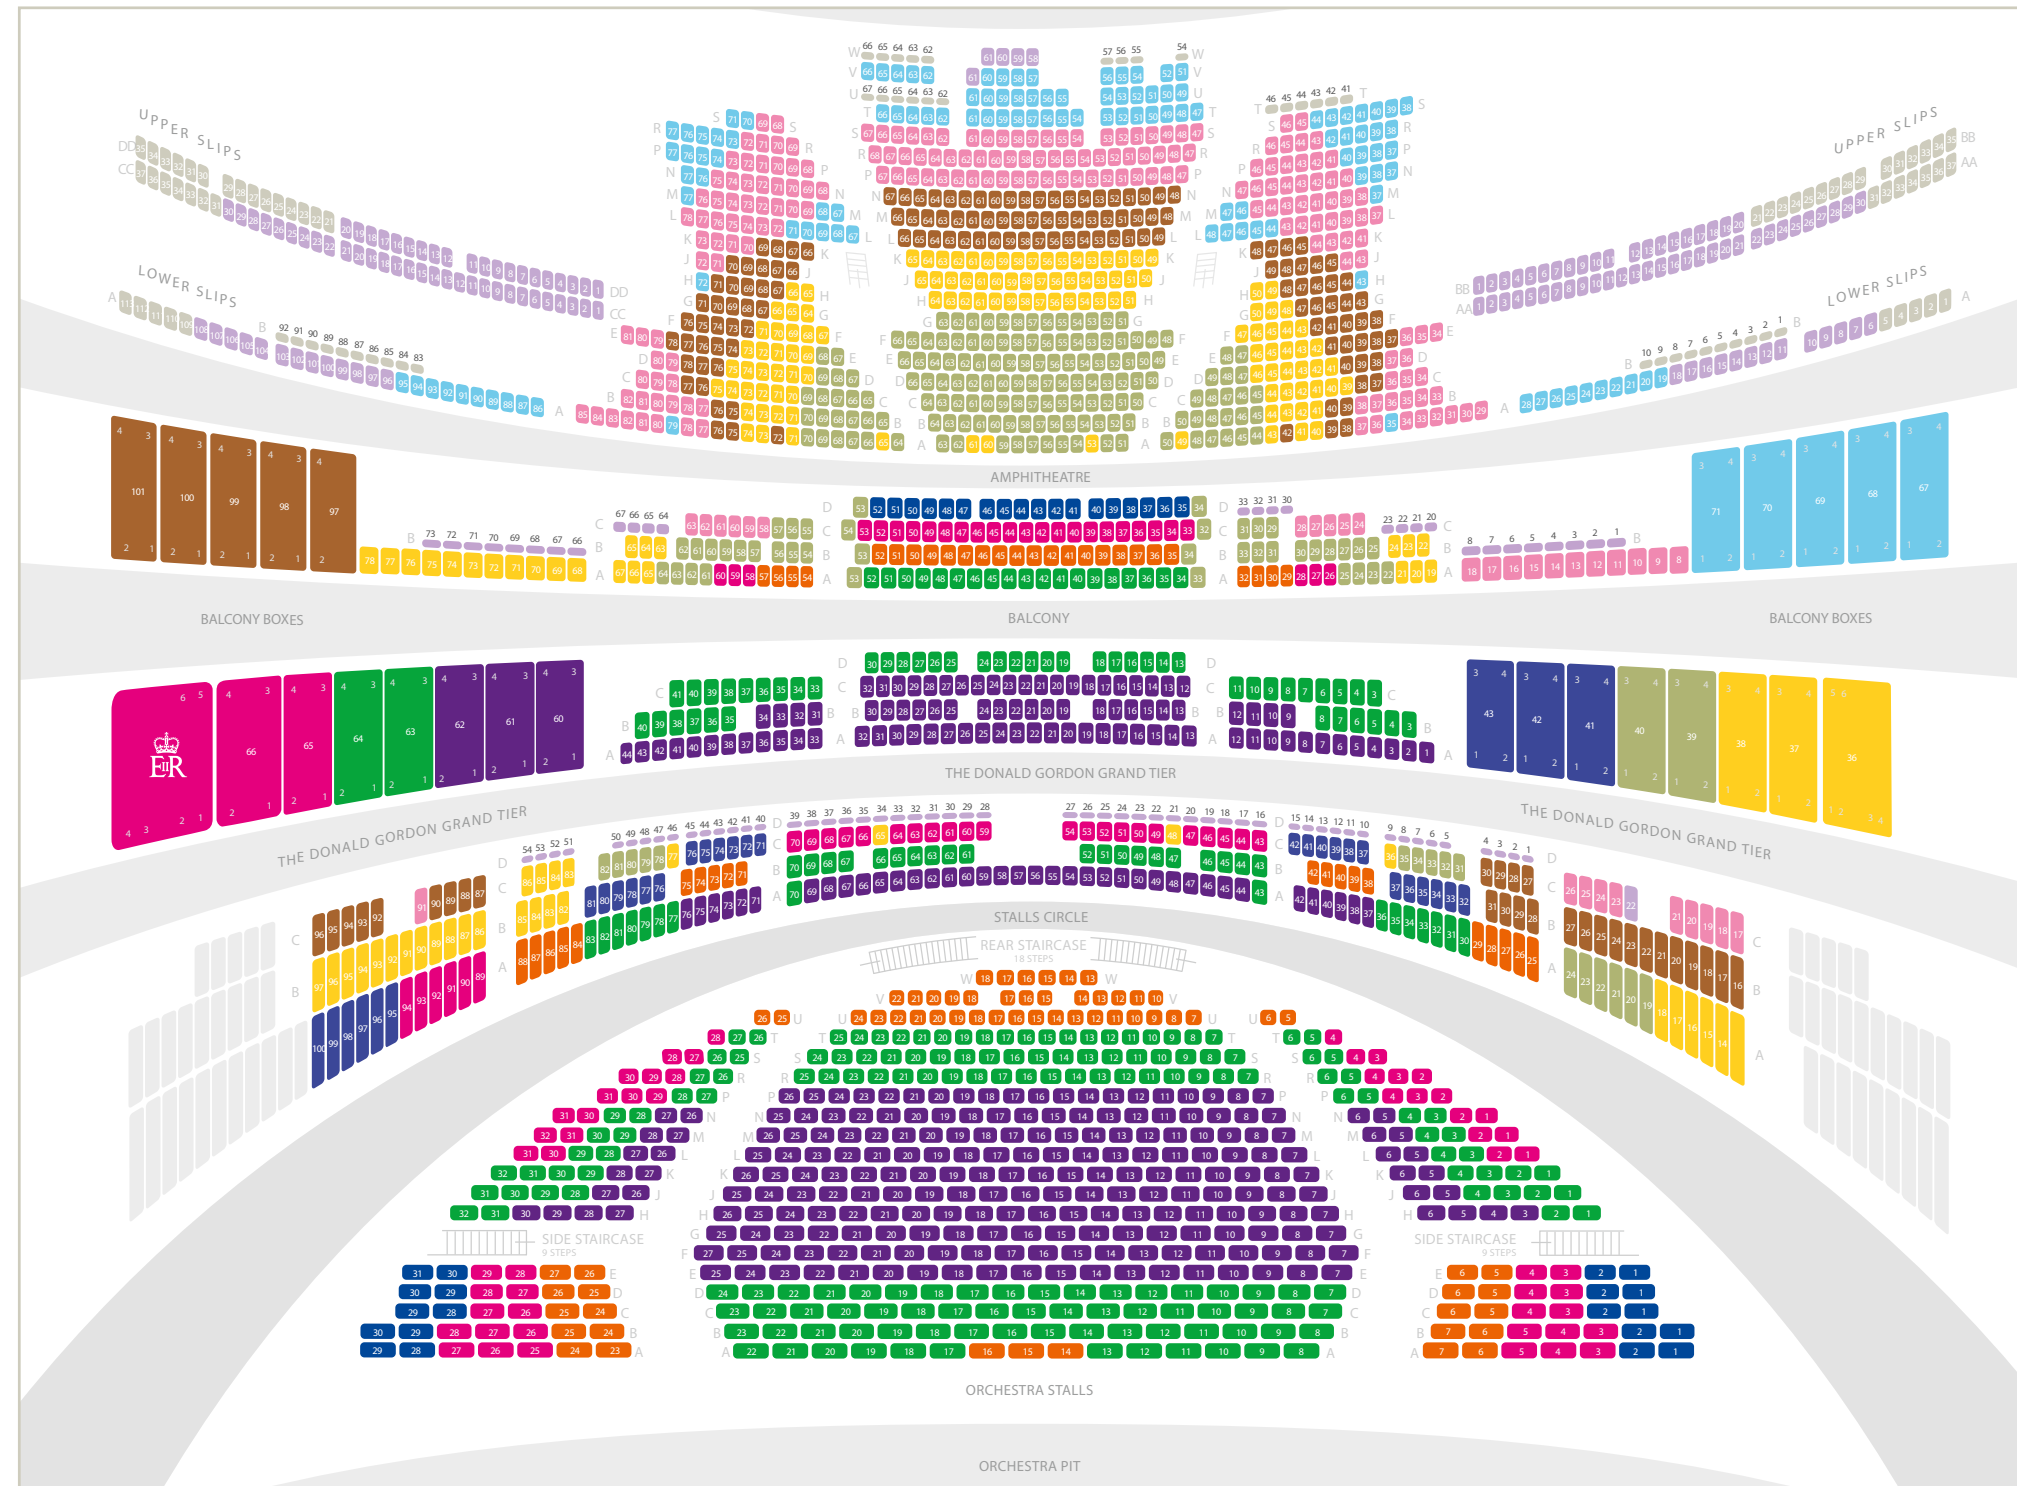

TICKET INFORMATION

2 | 4 | 7 | 16 | 17 | 20 April

TICKETS £3-£60

Call **020 7304 4000/4004** | Book online at **roh.org.uk**

CAVALLERIA RUSTICANA / PAGLIACCI

TICKET INFORMATION

11 | 14 | 18 | 21 | 25 | 29 April

2 May

TICKETS £11-£195

Call **020 7304 4000/4004** | Book online at **roh.org.uk**

TRISTAN UND ISOLDE

TICKET INFORMATION

27 | 30 April

3* | 8 | 11 May

TICKETS £11-£225

Call **020 7304 4000/4004** | Book online at **roh.org.uk**

* Matinee performance

THE DANTE PROJECT

TICKET INFORMATION

6 | 7 | 13 | 14 | 21*** | 23 | 26 | 28 | 30 May

1 June

TICKETS £4-£90

Call **020 7304 4000/4004** | Book online at **roh.org.uk**