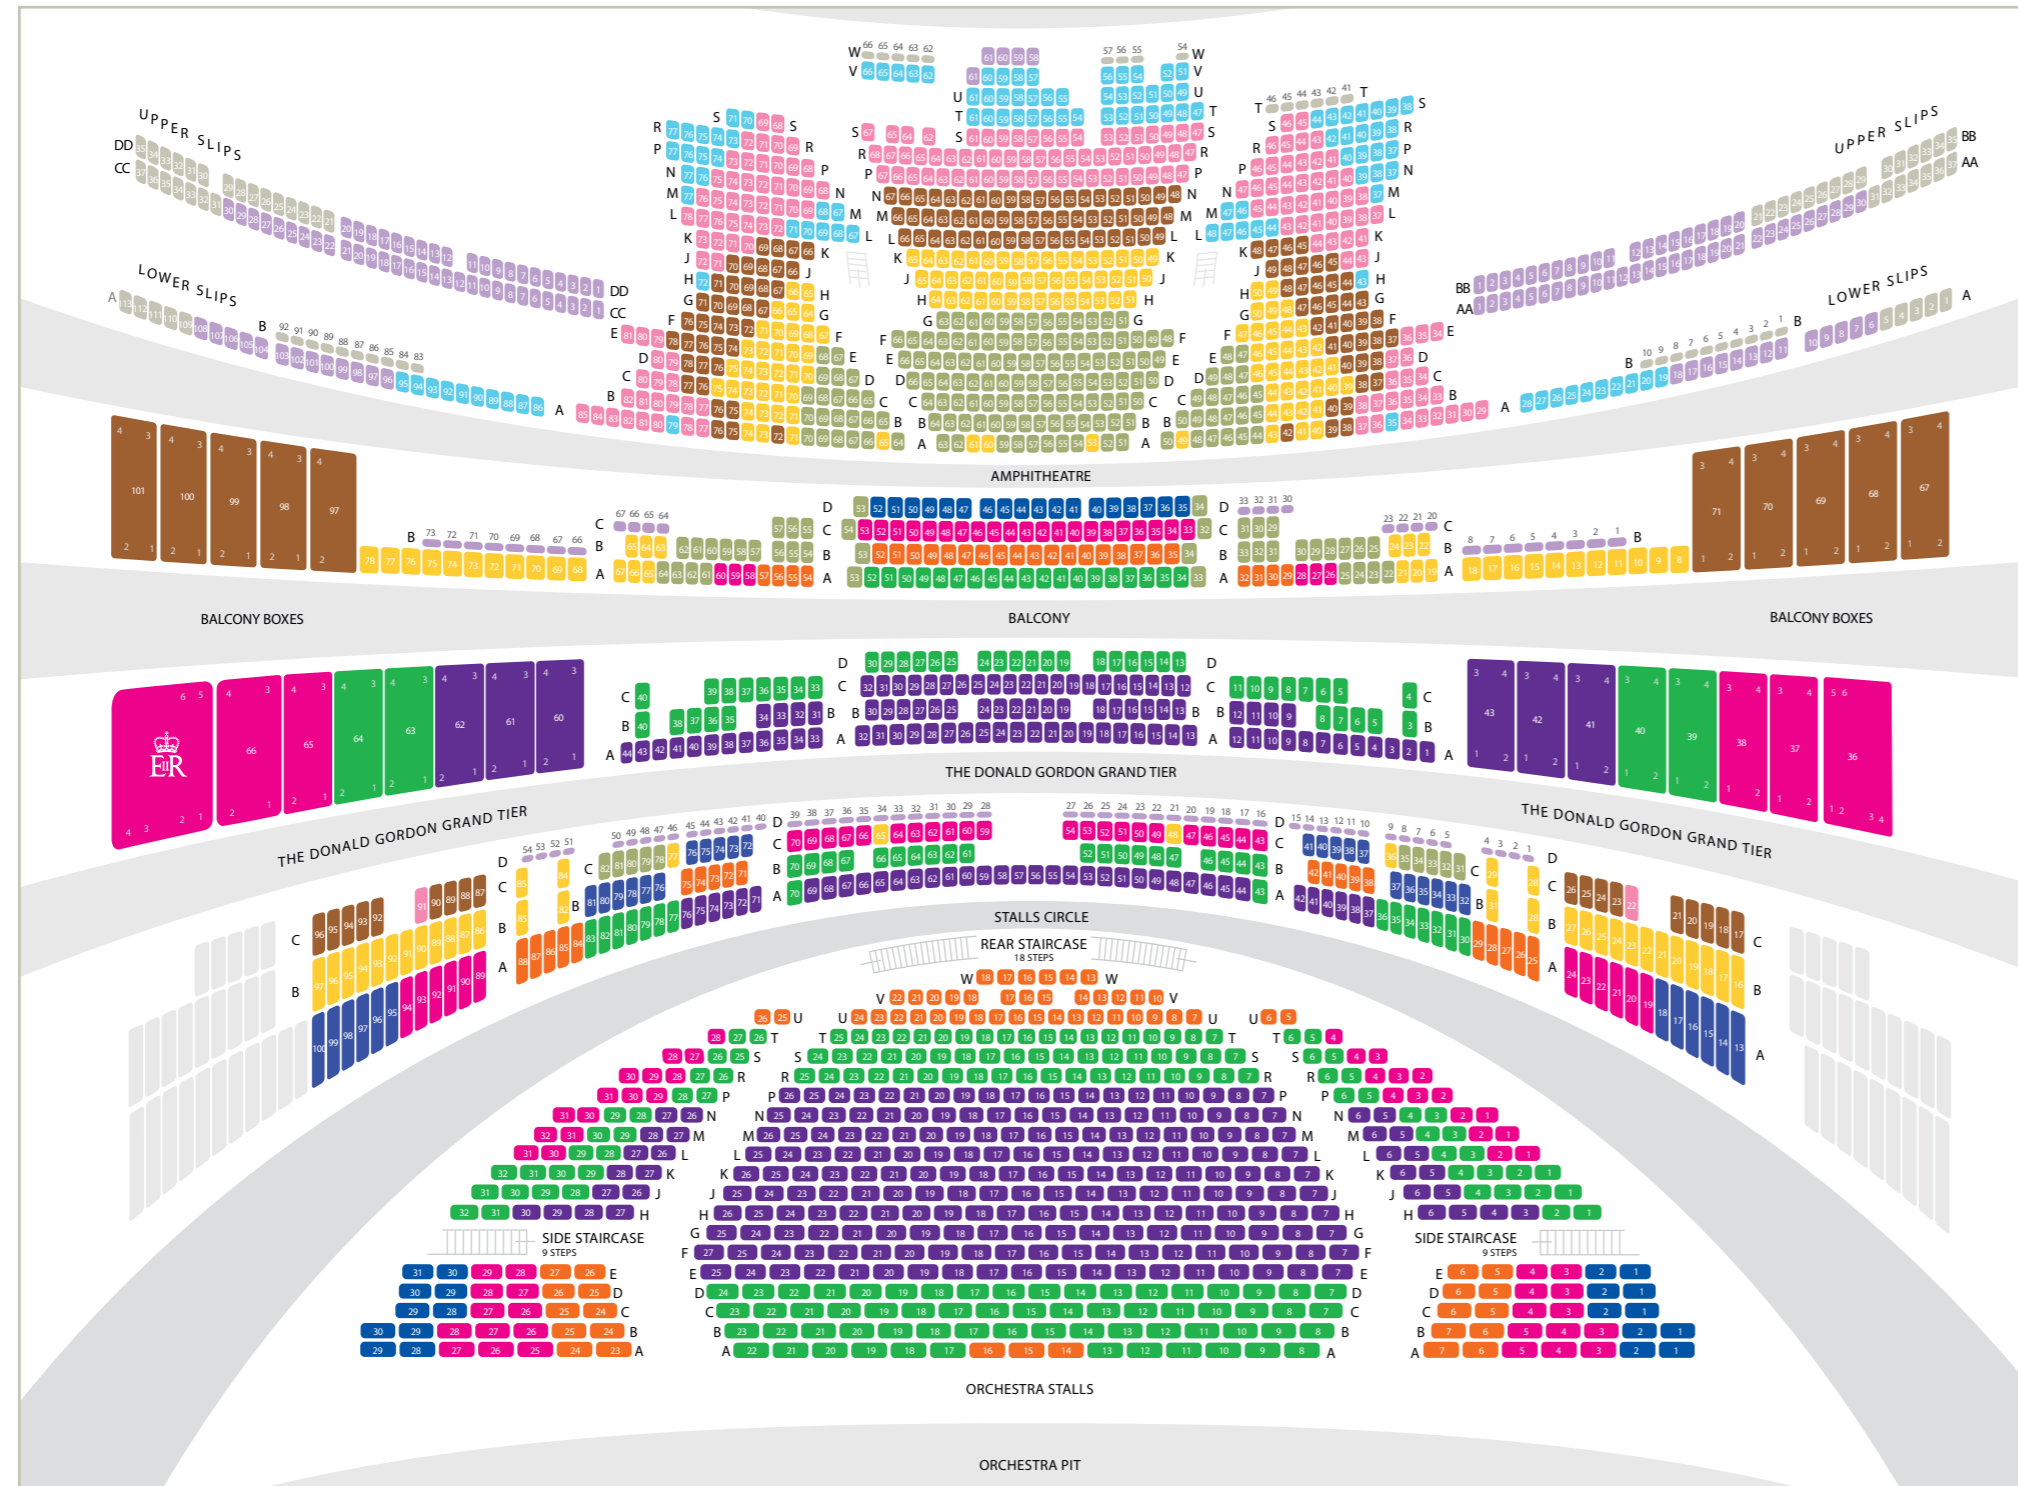

MADAMA BUTTERFLY

TICKET INFORMATION

22 | 24 | 27 | 30 June

2 | 11 | 14 | 17 July