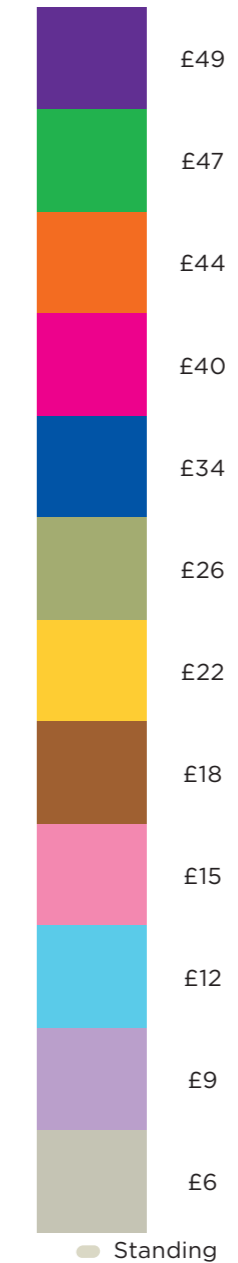

TICKETS £6-£49