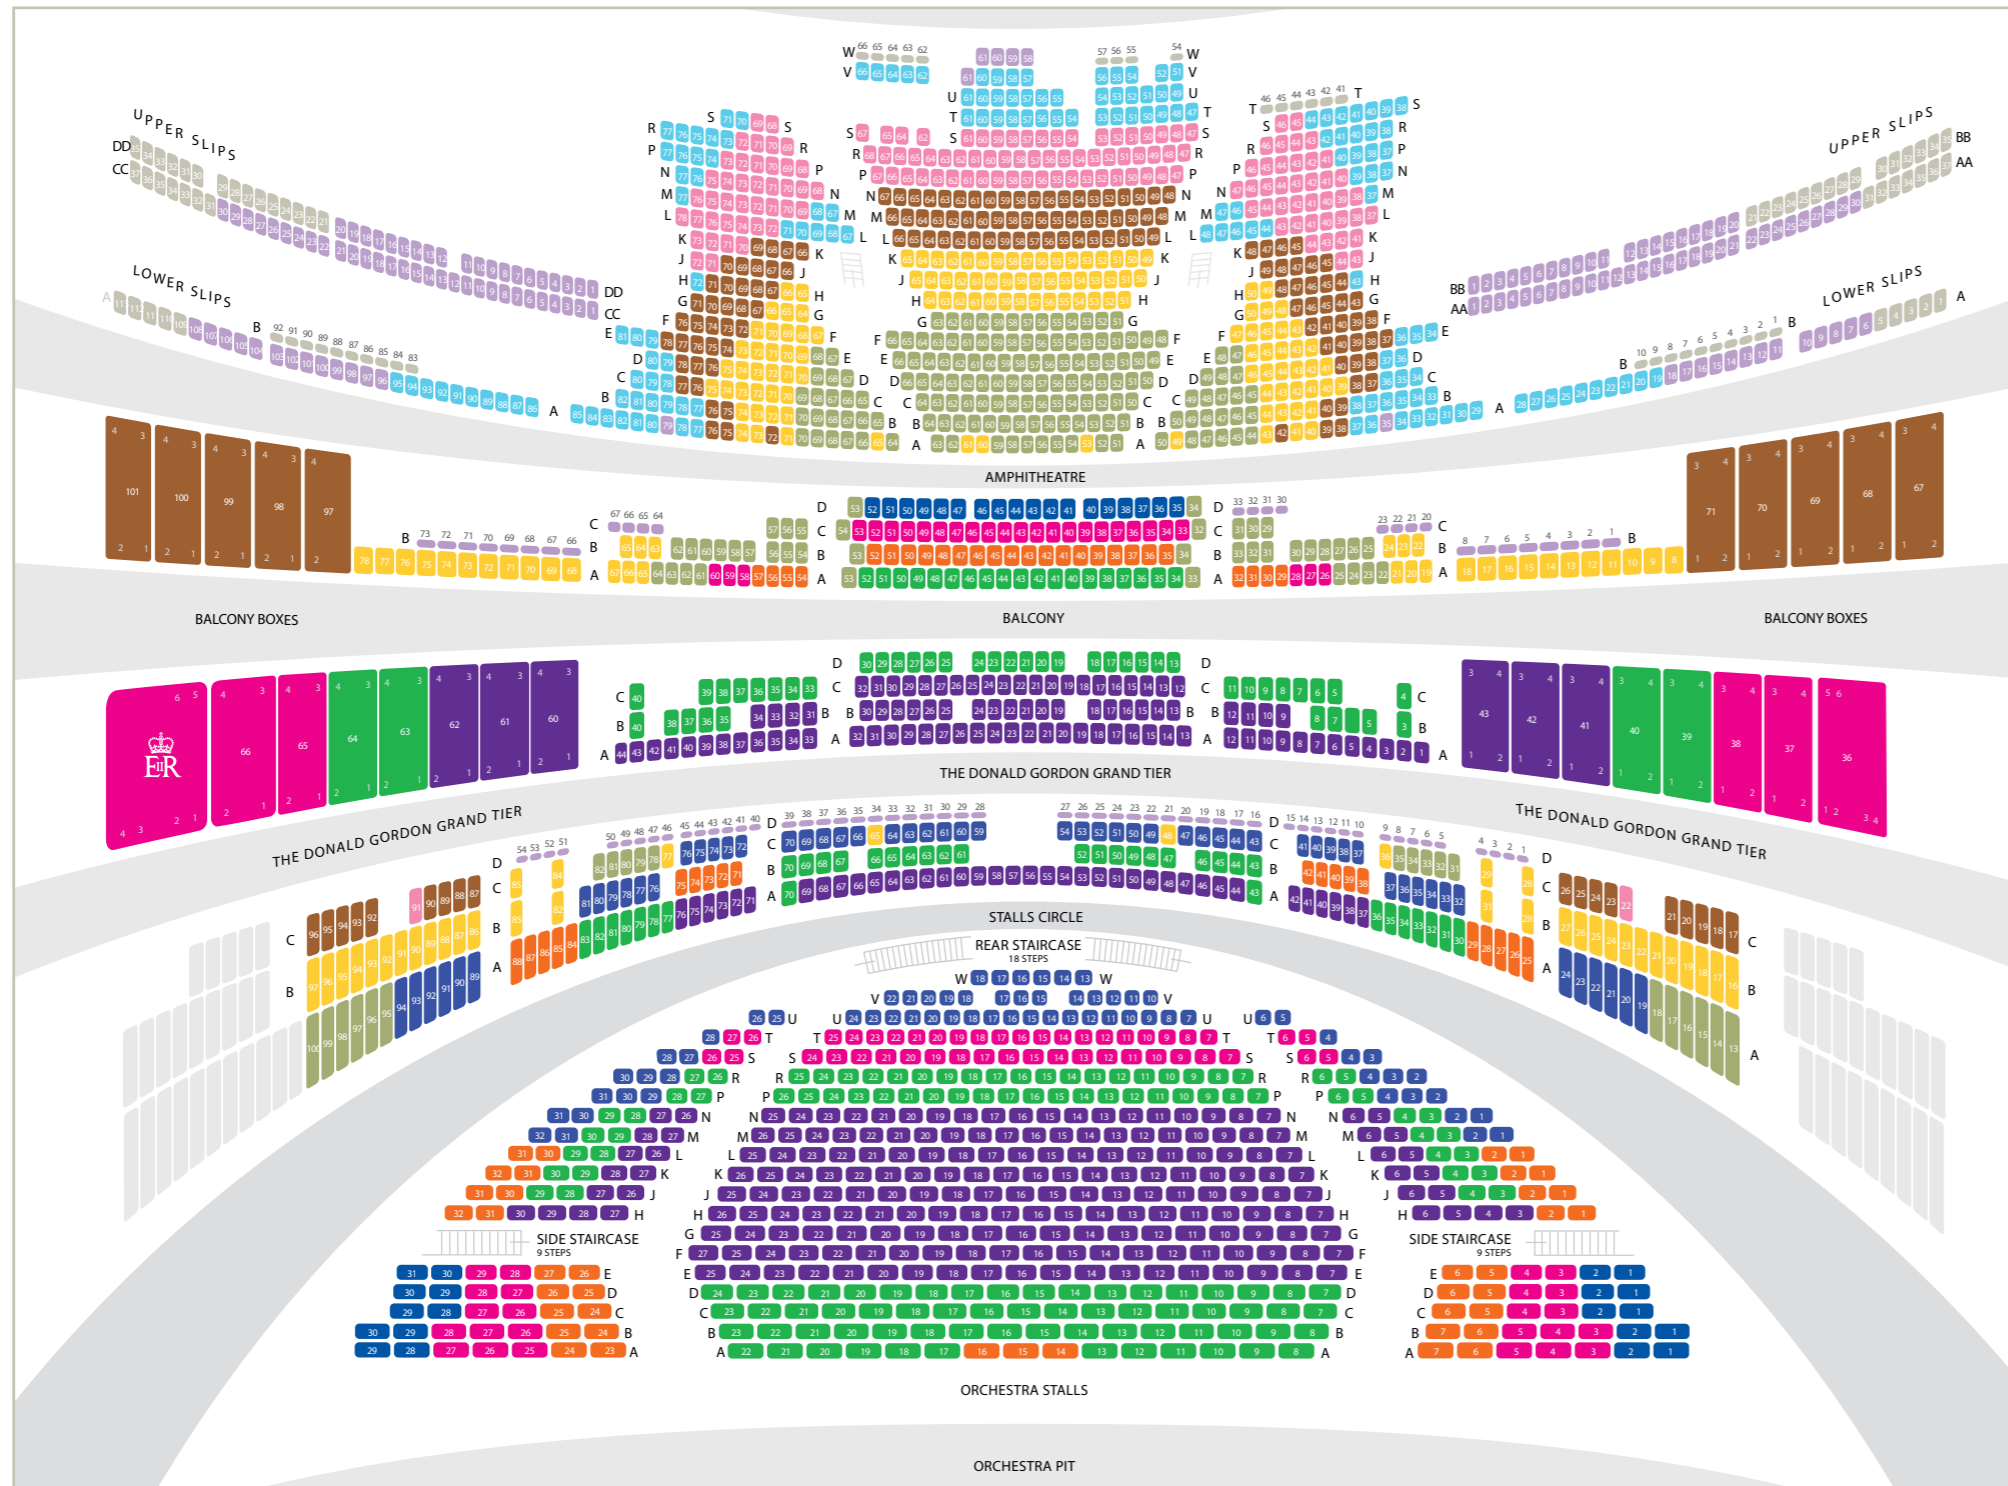

THE NIGHTINGALE / BLUEBEARD'S CASTLE

TICKET INFORMATION

21 | 22 July