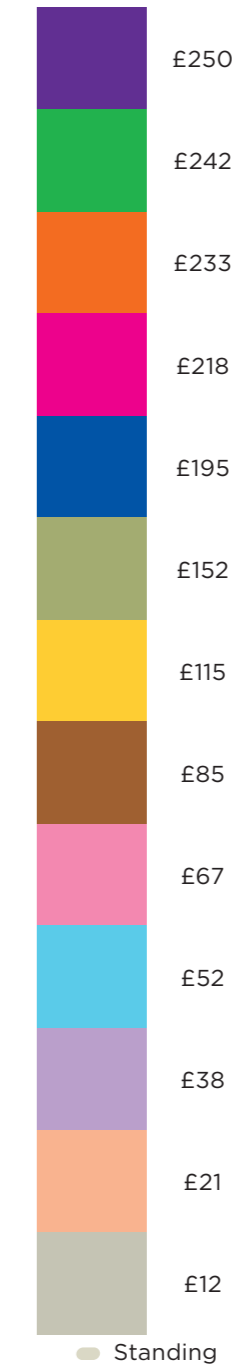

# CONTENTS

---

- 3 DON CARLO
- 4 JETTE PARKER YOUNG ARTISTS SUMMER PERFORMANCE
- 5 LUCIA DI LAMMERMOOR
- 6 MADAMA BUTTERFLY
- 7 THE ROYAL BALLET SCHOOL SUMMER PERFORMANCE
- 8 TOMBEAUX / MONOTONES I AND II / SYMPHONIC DANCES
- 9 TOSCA
- 10 ANNA NETREBKO AND ANTONIO PAPPANO RECITAL
- 11 THE NIGHTINGALE / BLUEBEARD'S CASTLE
- 12 WHEELCHAIR SPACES

# DON CARLO

## TICKET INFORMATION

29 June

3 | 7 | 10 | 13 | 16 | 19 July

TICKETS £12-£250

## TICKET INFORMATION

13 | 16 | 17 | 20 | 23 | 25 June

1 | 4 | 8 July