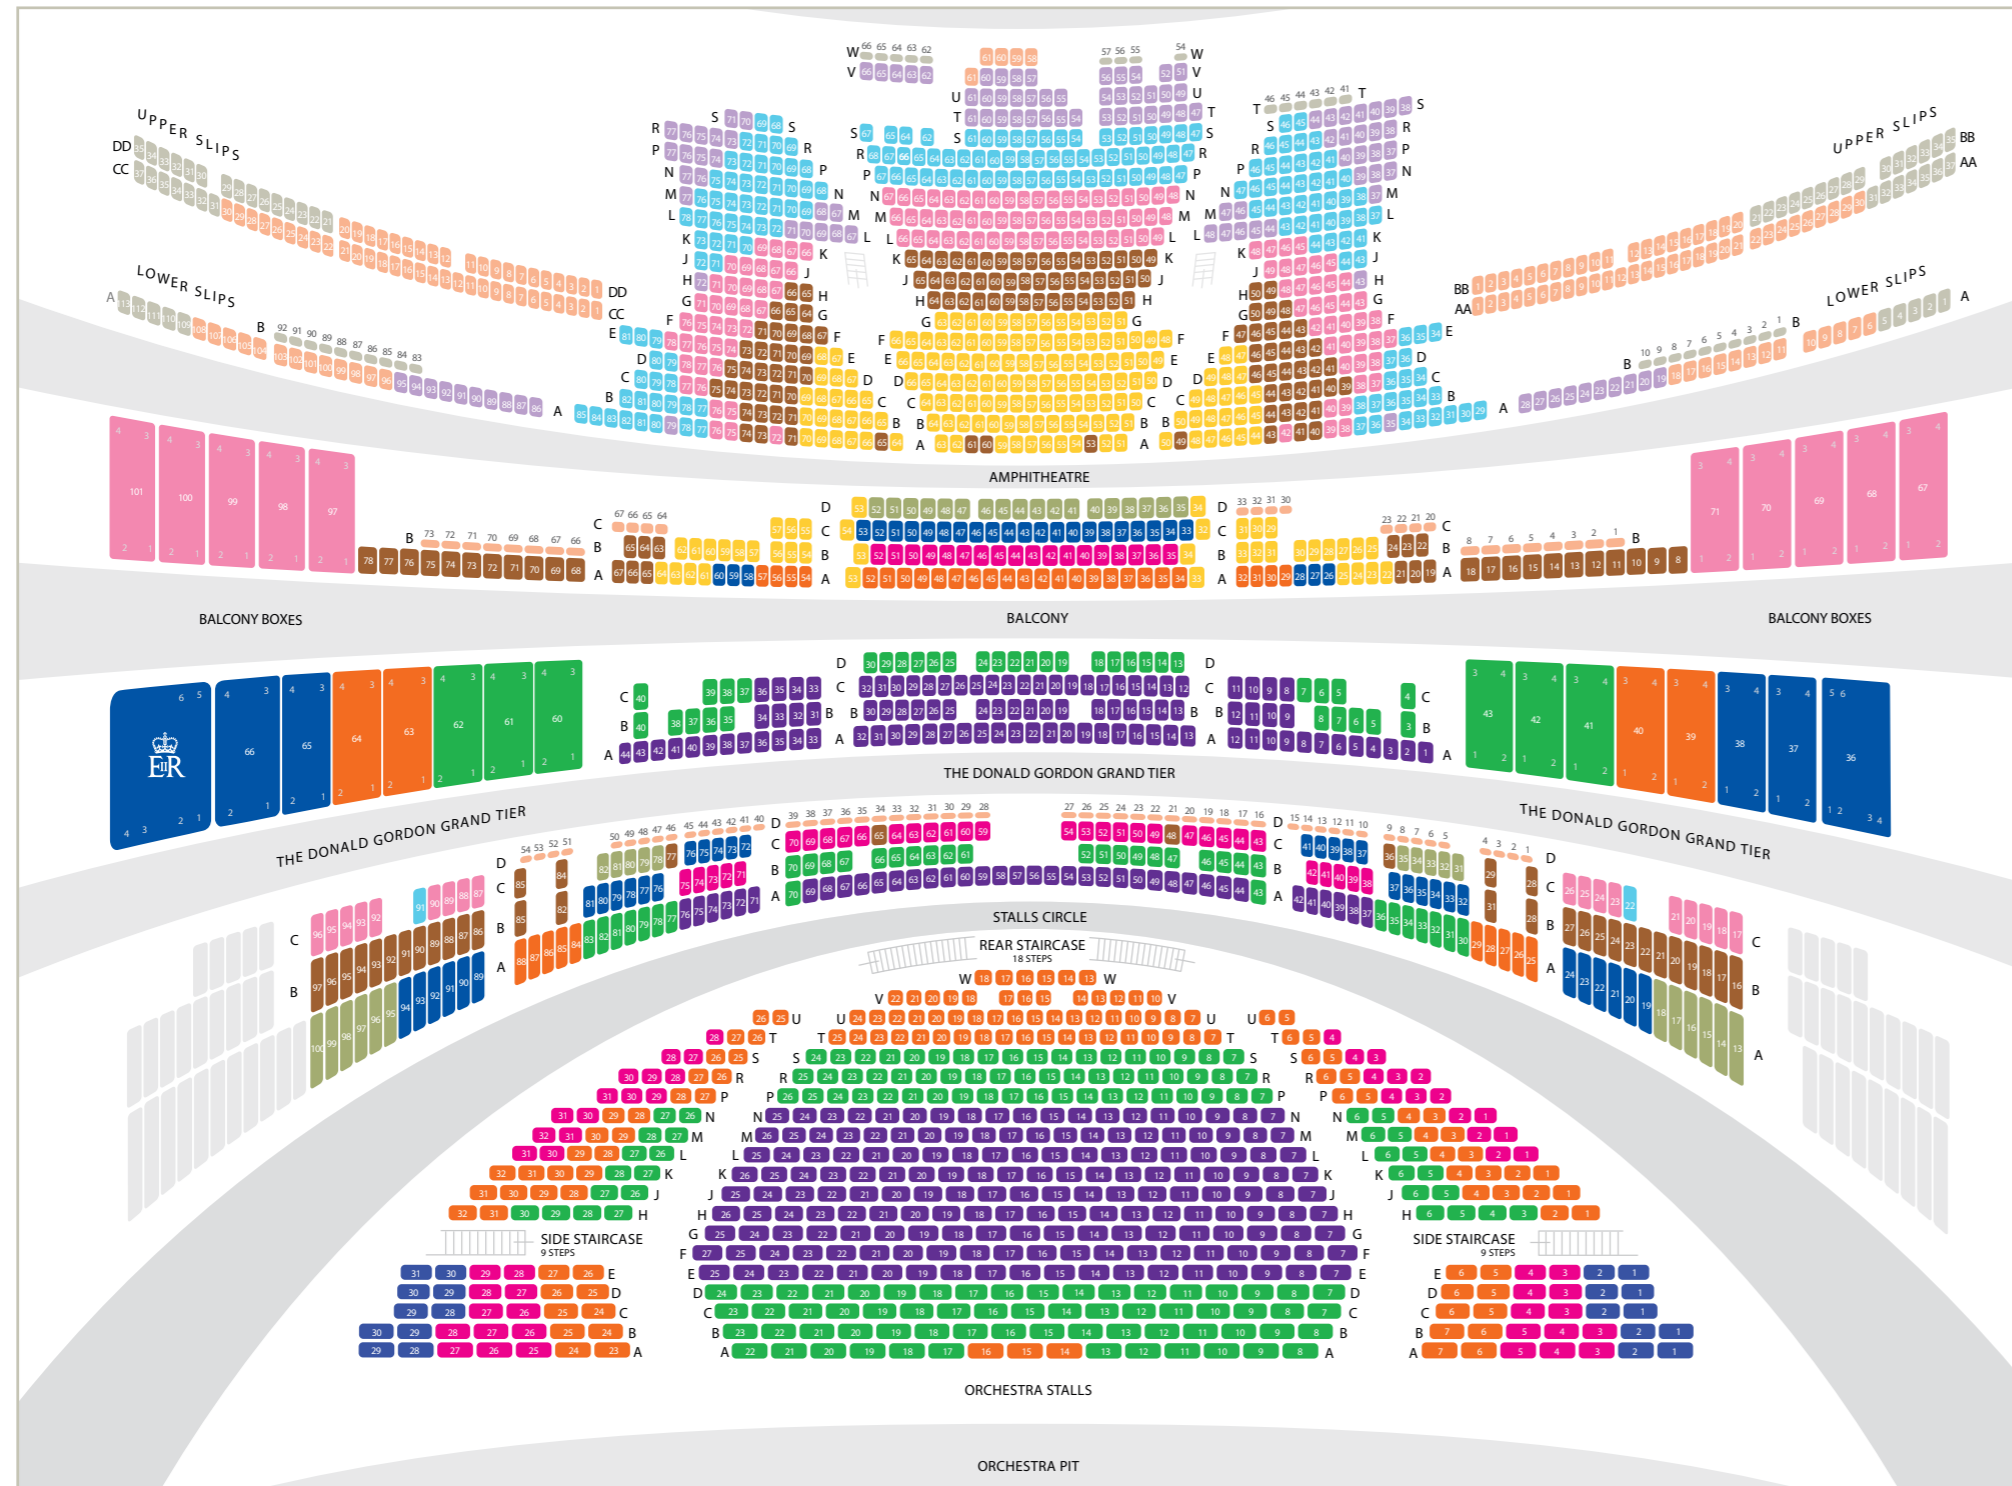

DON CARLO

TICKET INFORMATION

29 June

3 | 7 | 10 | 13 | 16 | 19 July