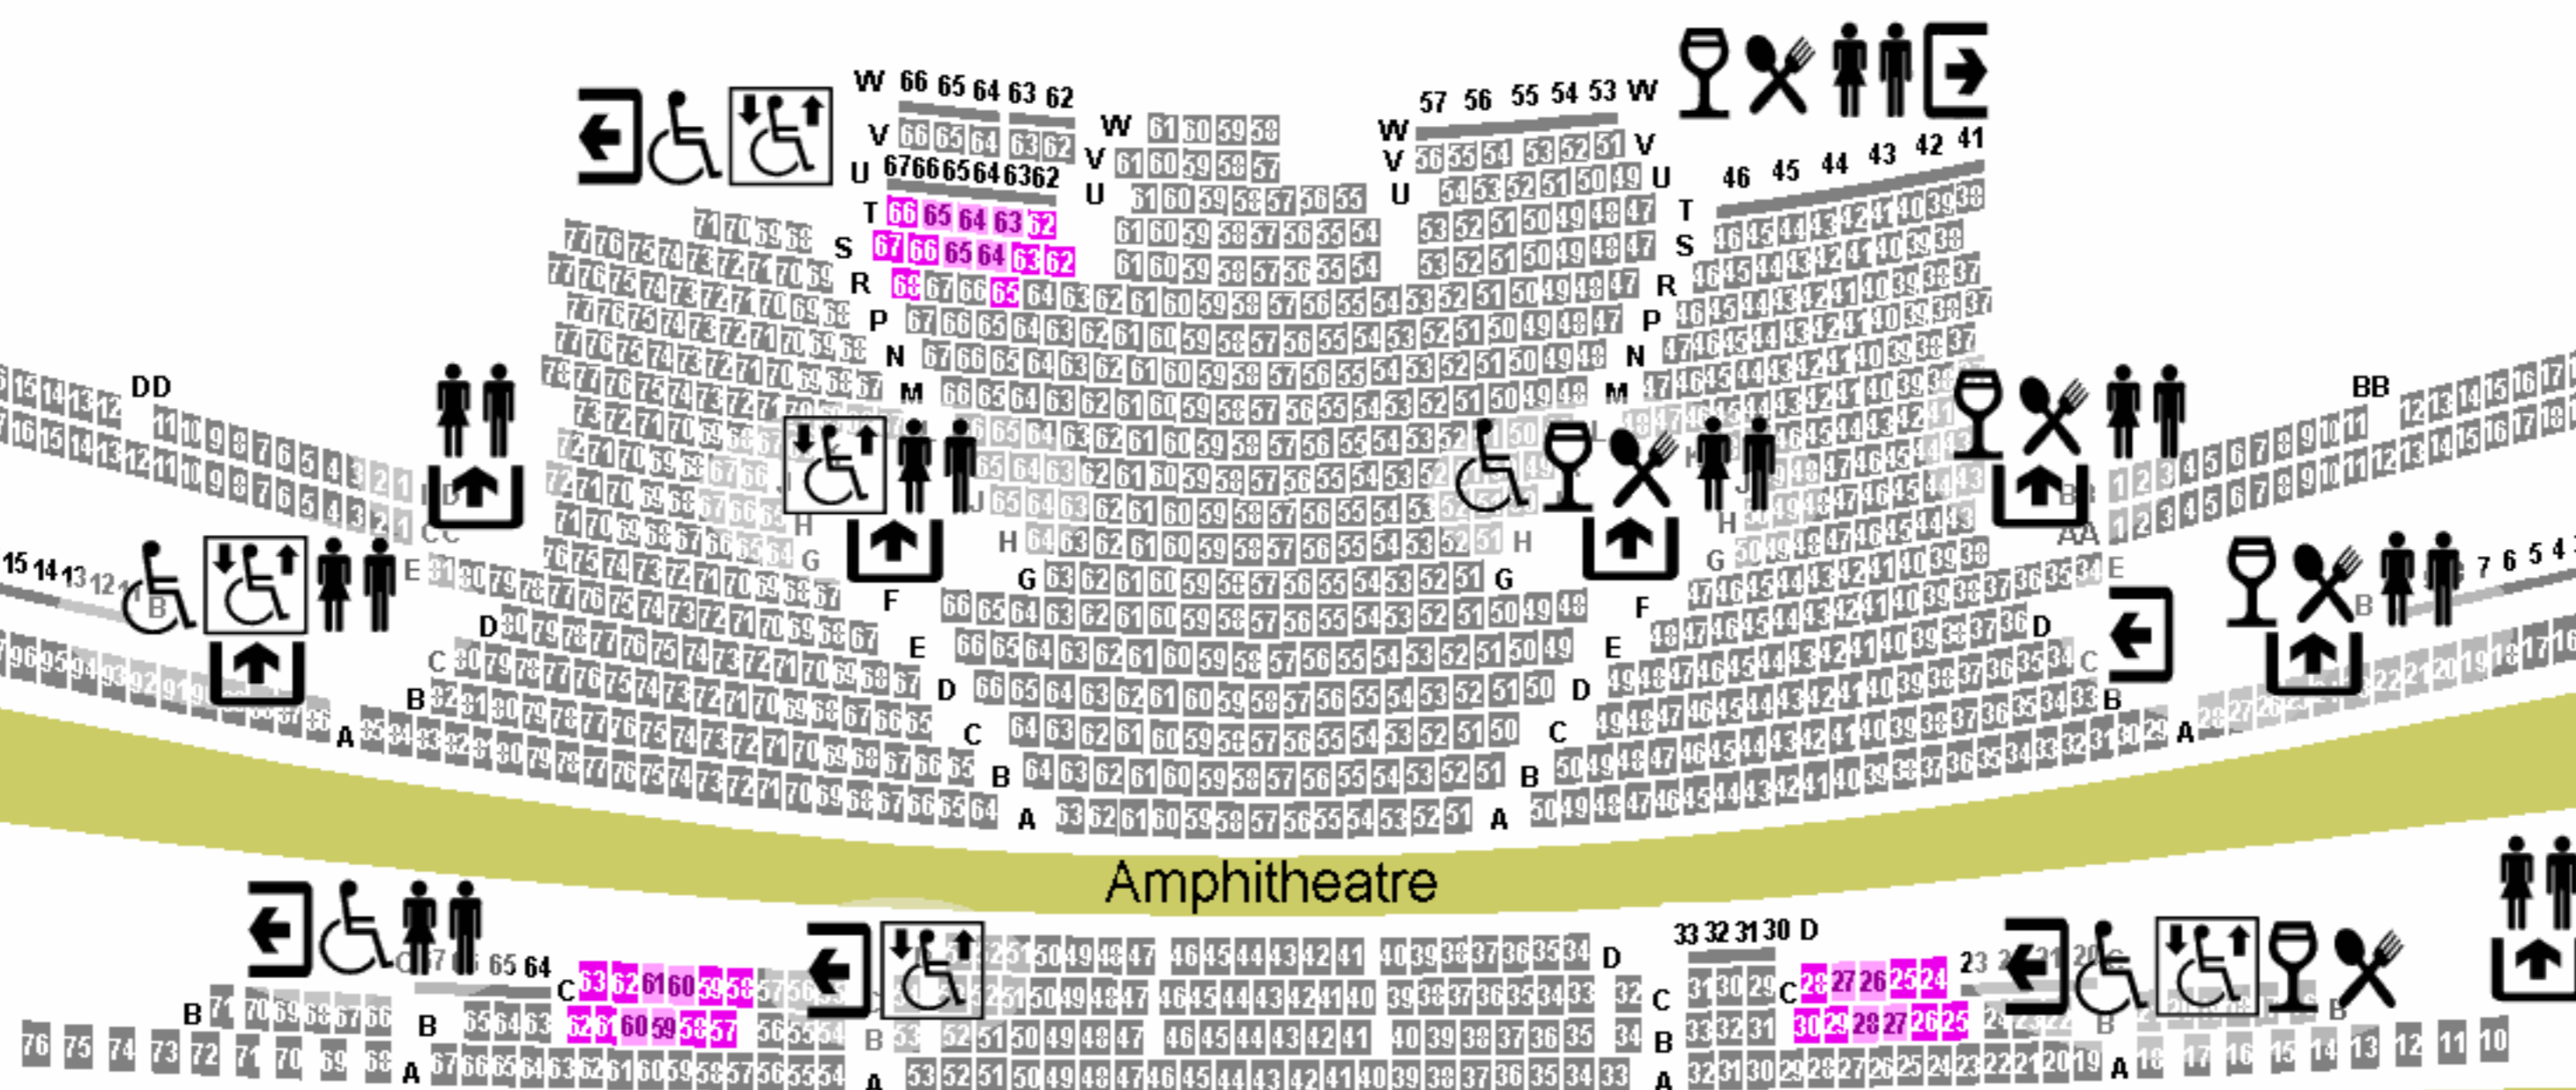

Key

Wheelchair & Companion spaces

Disabled Toilet

Disabled Lift

Bar & Restaurant

Male & Female Toilets

Exit

Upper Slips

Lower Slips

Upper Slips

Lower Slips

| | | | | |
|-----|-----|-----|-----|-----|
| 101 | 100 | 99 | 98 | 97 |
| 4 3 | 4 3 | 4 3 | 4 3 | 4 3 |
| 2 1 | 2 1 | 2 1 | 2 1 | 2 1 |

| | | | | |
|-----|-----|-----|-----|-----|
| 71 | 70 | 69 | 68 | 67 |
| 3 4 | 3 4 | 3 4 | 3 4 | 3 4 |
| 1 2 | 1 2 | 1 2 | 1 2 | 1 2 |

Grand Tier Boxes

Donald Gordon Grand Tier

Grand Tier Boxes

Orchestra Stalls